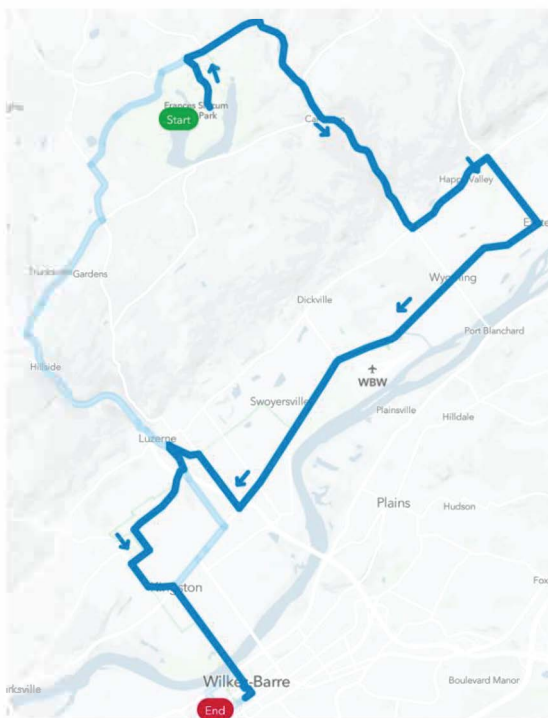

Frances Slocum Express

Outbound From Wilkes Barre Intermodal

- Market St in Kingston
- Right on Wyoming Ave
- Left on W Union St
- To Memorial Highway
- Right on Carverton Rd
- Left on Manor Dr
- Right on Green St
- Right on Mt Olivet St
- Right into Frances Slocum

Inbound from Frances Slocum

- Reverse of Outbound

West Side Circuit Inbound From Frances Slocum (3:05 PM Inbound Trip Only)

- Right on Mt Olivet Rd
- Right on West Eighth St
- Left on Shoemaker Ave
- Continue on Slocum Ave
- Right on Schooley Ave
- Right on Wyoming Ave
- Right on Bennet St
- Left on Main St
- Left on Kelly St
- Left on Union St
- Right on Evans St
- Left on Grove St
- Left on Roosevelt St
- Right on Zerby Ave
- Left on Main St
- Continue on Market to Intermodal

INBOUND EXPRESS

Leave Frances Slocum	Dallas Highway and Carverton	Union & Courtdale	Kingston Corners	Transit Center
10:35 AM	10:50 AM	10:55 AM	11:00 AM	11:05 AM
5:20 PM	5:35 PM	5:40 PM	5:45 PM	5:50 PM

INBOUND WESTSIDE CIRCUIT

INBOUND EXPRESS

Leave Frances Slocum	Dallas Highway and Carverton	Union & Courtdale	Kingston Corners	Transit Center
10:35 AM	10:50 AM	10:55 AM	11:00 AM	11:05 AM

INBOUND WESTSIDE CIRCUIT

Leave Frances Slocum	Schooley Ave Apartments	Main & Bennett	Market & Landon	Transit Center
3:05 PM	3:20 PM	3:40 PM	3:50 PM	3:55 PM