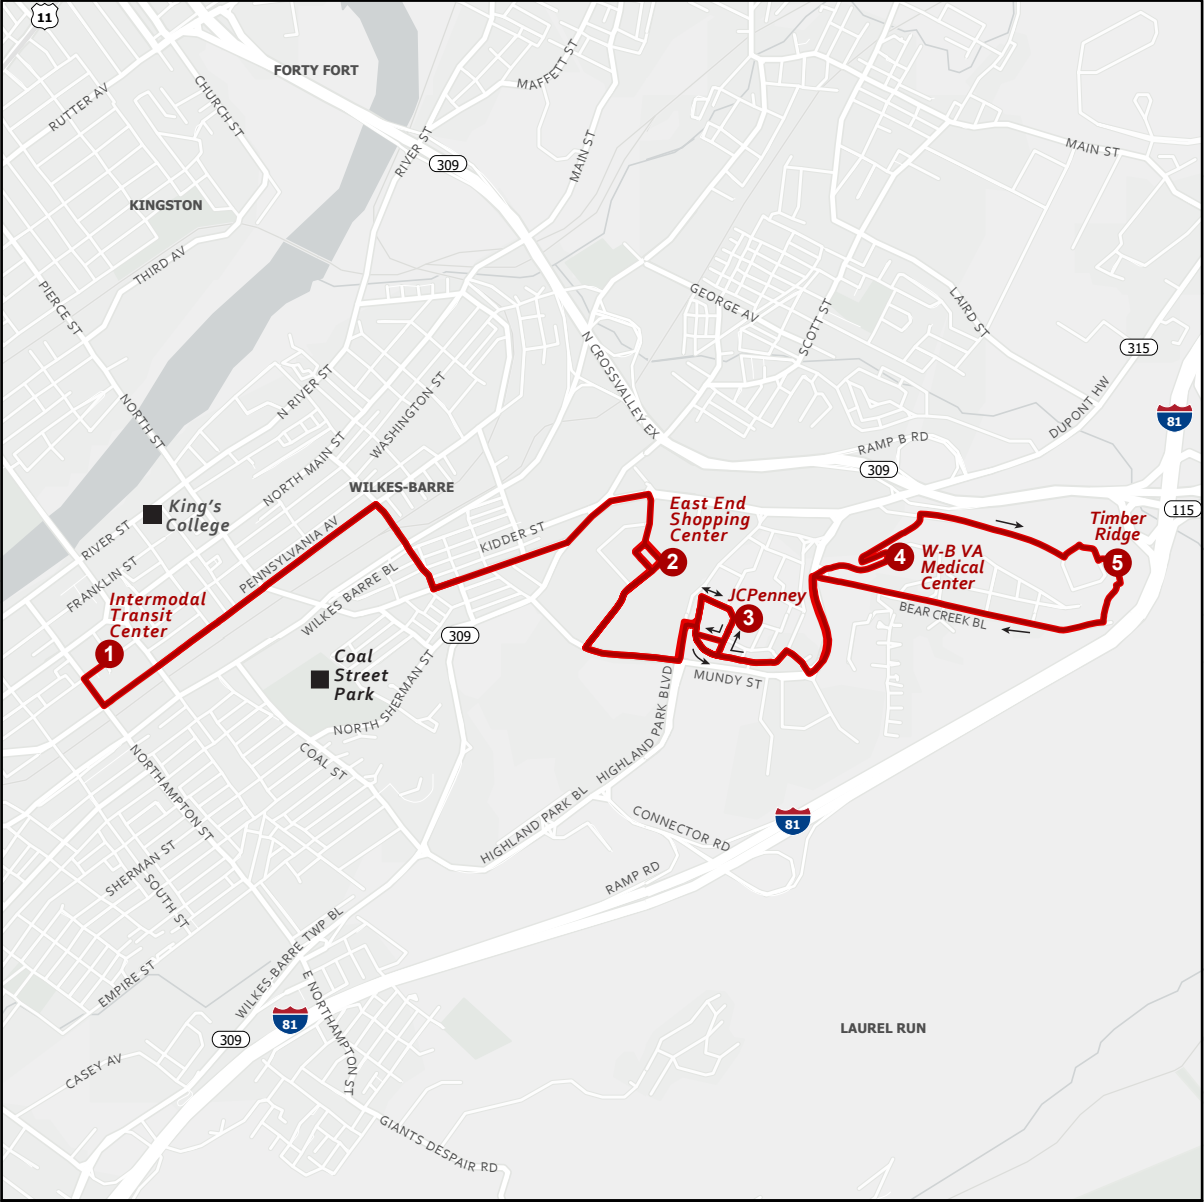

FORTY FORT

KINGSTON

WILKES-BARRE

King's College

Intermodal Transit Center

East End Shopping Center

Coal Street Park

JCPenney

W-B VA Medical Center

Timber Ridge

LAUREL RUN