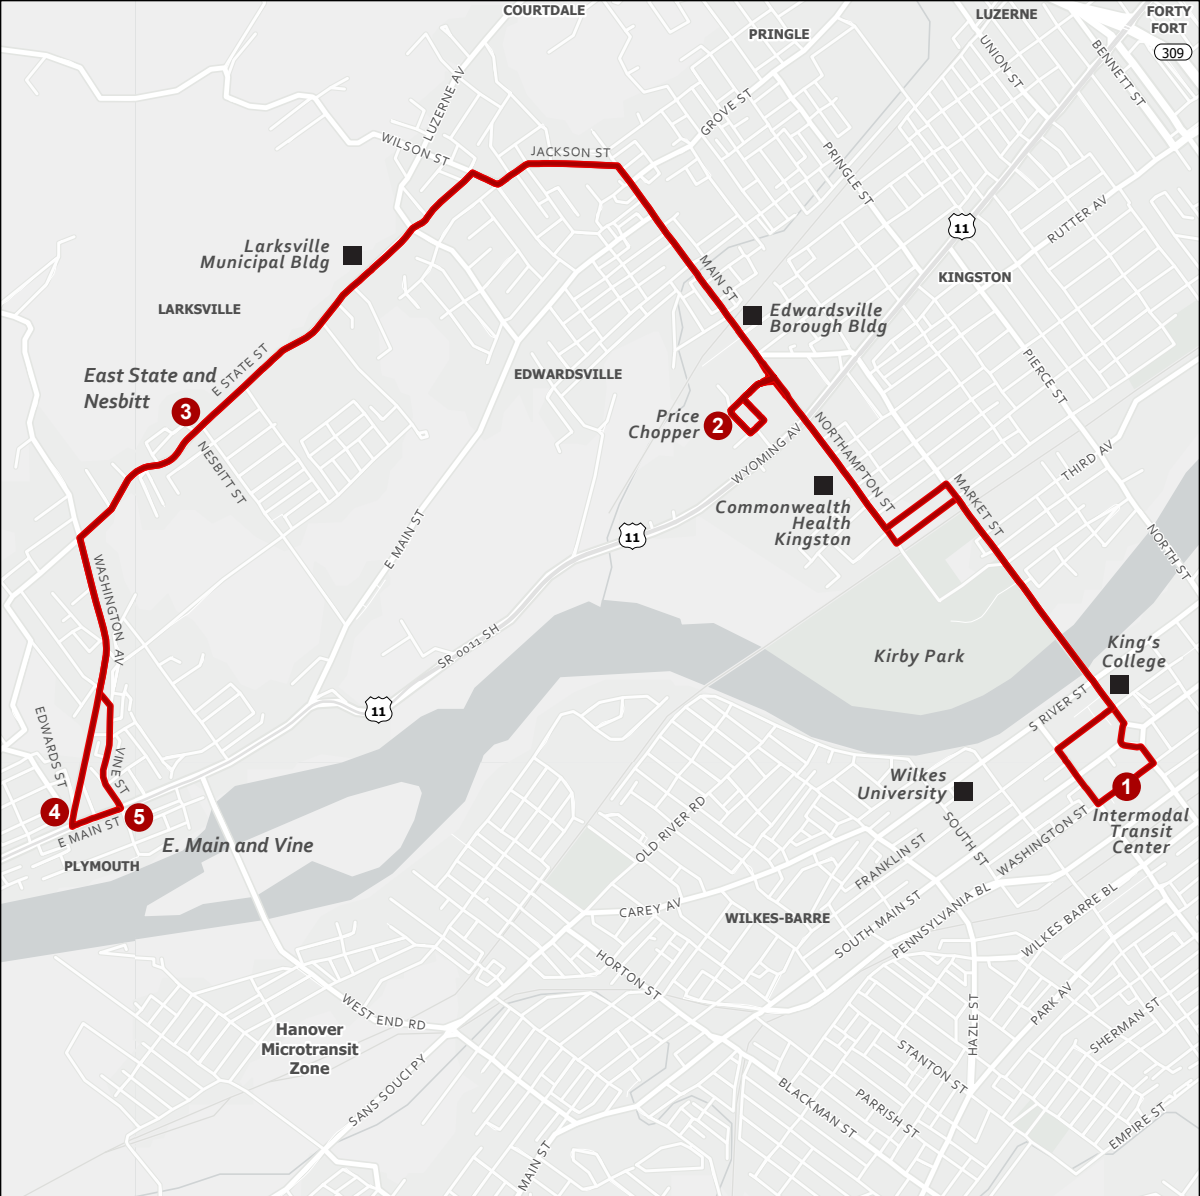

INBOUND FROM PLYMOUTH TO WILKES-BARRE

E. Main and Vine St.	E. State St. and Nesbitt St.	Price Chopper (West Side Mall)	Intermodal Transit Center
7:01 AM	7:06 AM	7:17 AM	7:27 AM
8:01 AM	8:06 AM	8:17 AM	8:27 AM
9:01 AM	9:06 AM	9:17 AM	9:27 AM
10:01 AM	10:06 AM	10:17 AM	10:27 AM
11:01 AM	11:06 AM	11:17 AM	11:27 AM
12:01 PM	12:06 PM	12:17 PM	12:27 PM
1:01 PM	1:06 PM	1:17 PM	1:27 PM
2:01 PM	2:06 PM	2:17 PM	2:27 PM
3:01 PM	3:06 PM	3:17 PM	3:27 PM
4:01 PM	4:06 PM	4:17 PM	4:27 PM
5:01 PM	5:06 PM	5:17 PM	5:27 PM
6:01 PM	6:06 PM	6:17 PM	6:27 PM

SATURDAY

OUTBOUND FROM WILKES-BARRE TO PLYMOUTH

Intermodal Transit Center	Price Chopper (West Side Mall)	E. State St. and Nesbitt St.	Washington and Edwards	E. Main and Vine St.
9:00 AM	9:10 AM	9:21 AM	9:27 AM	9:28 AM
10:00 AM	10:10 AM	10:21 AM	10:27 AM	10:28 AM
11:00 AM	11:10 AM	11:21 AM	11:27 AM	11:28 AM
12:00 PM	12:10 PM	12:21 PM	12:27 PM	12:28 PM
1:00 PM	1:10 PM	1:21 PM	1:27 PM	1:28 PM
2:00 PM	2:10 PM	2:21 PM	2:27 PM	2:28 PM
3:00 PM	3:10 PM	3:21 PM	3:27 PM	3:28 PM
4:00 PM	4:10 PM	4:21 PM	4:27 PM	4:28 PM
5:00 PM	5:10 PM	5:21 PM	5:27 PM	5:28 PM

INBOUND FROM PLYMOUTH TO WILKES-BARRE

E. Main and Vine St.	E. State St. and Nesbitt St.	Price Chopper (West Side Mall)	Intermodal Transit Center
9:31 AM	9:36 AM	9:47 AM	9:57 AM
10:31 AM	10:36 AM	10:47 AM	10:57 AM
11:31 AM	11:36 AM	11:47 AM	11:57 AM
12:31 PM	12:36 PM	12:47 PM	12:57 PM
1:31 PM	1:36 PM	1:47 PM	1:57 PM
2:31 PM	2:36 PM	2:47 PM	2:57 PM
3:31 PM	3:36 PM	3:47 PM	3:57 PM
4:31 PM	4:36 PM	4:47 PM	4:57 PM
5:31 PM	5:36 PM	5:47 PM	5:57 PM