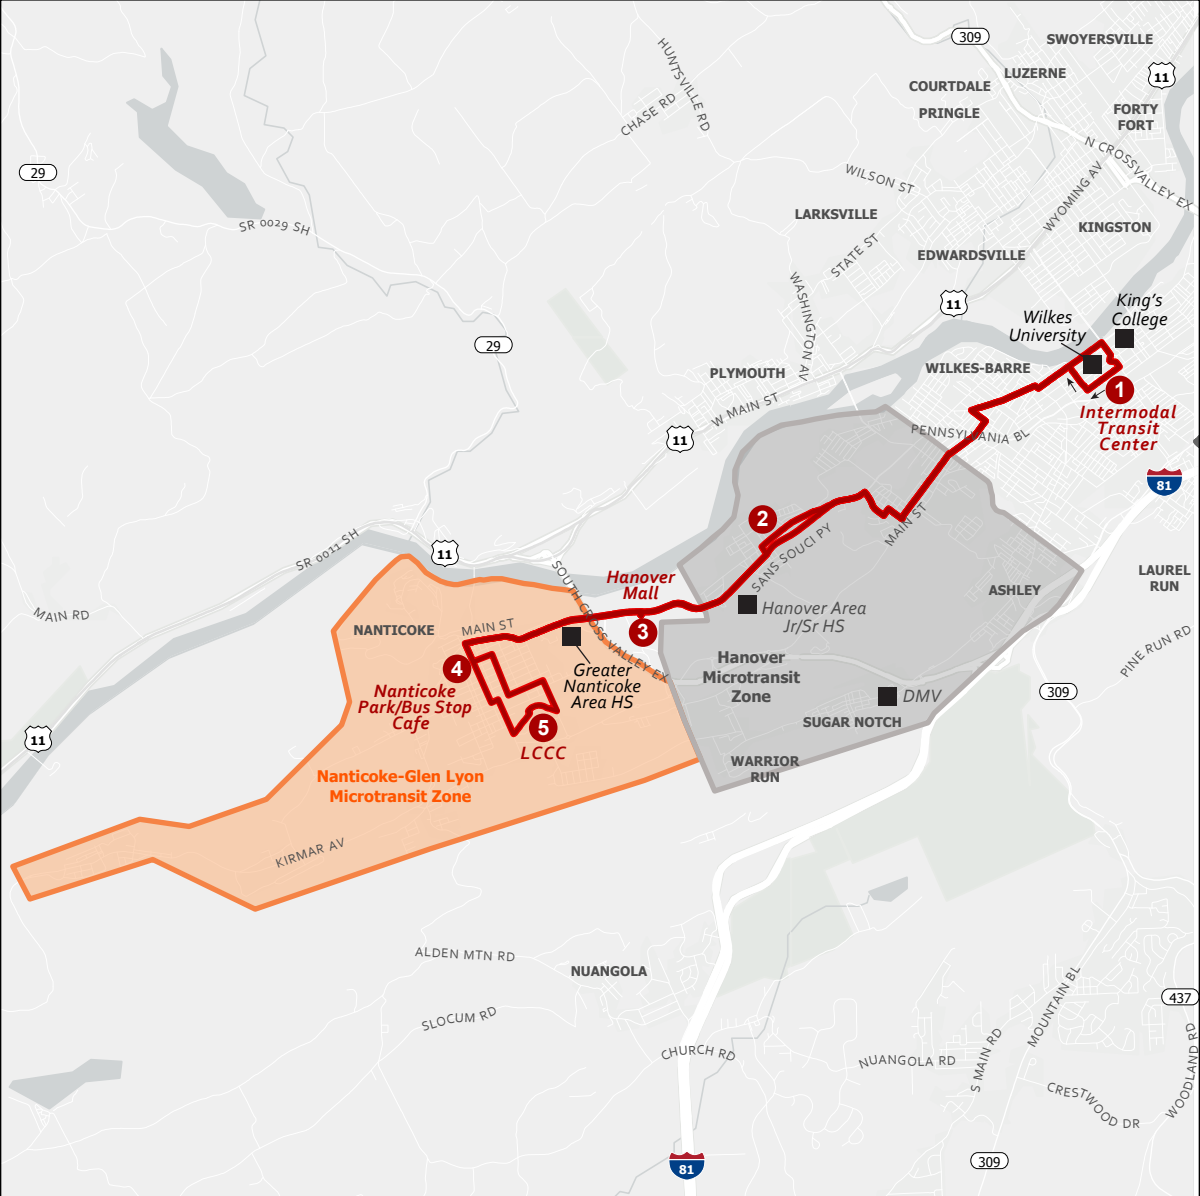

INBOUND FROM NANTICOKE PARK AND LCCC TO WILKES-BARRE

LCCC	Bus Stop Café (Nanticoke Park)	Hanover Mall	Sans Souci Pkwy. and Willow	Hanover St. and Barney St.	Intermodal Transit Center
6:16 AM	6:22 AM	6:30 AM	6:36 AM	6:47 AM	6:55 AM
7:01 AM	7:07 AM	7:15 AM	7:21 AM	7:32 AM	7:40 AM
7:46 AM	7:52 AM	8:00 AM	8:06 AM	8:17 AM	8:25 AM
8:31 AM	8:37 AM	8:45 AM	8:51 AM	9:02 AM	9:10 AM
9:16 AM	9:22 AM	9:30 AM	9:36 AM	9:47 AM	9:55 AM
10:01 AM	10:07 AM	10:15 AM	10:21 AM	10:32 AM	10:40 AM
11:31 AM	11:37 AM	11:45 AM	11:51 AM	12:02 PM	12:10 PM
1:01 PM	1:07 PM	1:15 PM	1:21 PM	1:32 PM	1:40 PM
2:31 PM	2:37 PM	2:45 PM	2:51 PM	3:02 PM	3:10 PM
4:01 PM	4:07 PM	4:15 PM	4:21 PM	4:32 PM	4:40 PM
4:46 PM	4:52 PM	5:00 PM	5:06 PM	5:17 PM	5:25 PM
5:31 PM	5:37 PM	5:45 PM	5:51 PM	6:02 PM	6:10 PM
6:16 PM	6:22 PM	6:30 PM	6:36 PM	6:47 PM	6:55 PM
8:16 PM	8:22 PM	8:30 PM	8:36 PM	8:47 PM	8:55 PM
10:16 PM	10:22 PM	10:30 PM	10:36 PM	10:47 PM	10:55 PM

SATURDAY

OUTBOUND FROM WILKES-BARRE TO NANTICOKE PARK AND LCCC

Intermodal Transit Center	Hanover St. and Barney St.	Sans Souci Pkwy. and Willow St.	Hanover Mall	Bus Stop Café (Nanticoke Park)	LCCC
9:00 AM	9:07 AM	9:19 AM	9:28 AM	9:36 AM	9:42 AM
10:30 AM	10:37 AM	10:49 AM	10:58 AM	11:06 AM	11:12 AM
12:00 PM	12:07 PM	12:19 PM	12:28 PM	12:36 PM	12:42 PM
1:30 PM	1:37 PM	1:49 PM	1:58 PM	2:06 PM	2:12 PM
3:00 PM	3:07 PM	3:19 PM	3:28 PM	3:36 PM	3:42 PM
4:30 PM	4:37 PM	4:49 PM	4:58 PM	5:06 PM	5:12 PM

INBOUND FROM NANTICOKE PARK AND LCCC TO WILKES-BARRE

LCCC	Bus Stop Café (Nanticoke Park)	Hanover Mall	Sans Souci Pkwy. and Willow	Hanover St. and Barney St.	Intermodal Transit Center
9:47 AM	9:53 AM	10:01 AM	10:07 AM	10:18 AM	10:26 AM
11:17 AM	11:23 AM	11:31 AM	11:37 AM	11:48 AM	11:56 AM
12:47 PM	12:53 PM	1:01 PM	1:07 PM	1:18 PM	1:26 PM
2:17 PM	2:23 PM	2:31 PM	2:37 PM	2:48 PM	2:56 PM
3:47 PM	3:53 PM	4:01 PM	4:07 PM	4:18 PM	4:26 PM
5:17 PM	5:23 PM	5:31 PM	5:37 PM	5:48 PM	5:56 PM

LEGEND

- Proposed Route
- Proposed Microtransit Zone