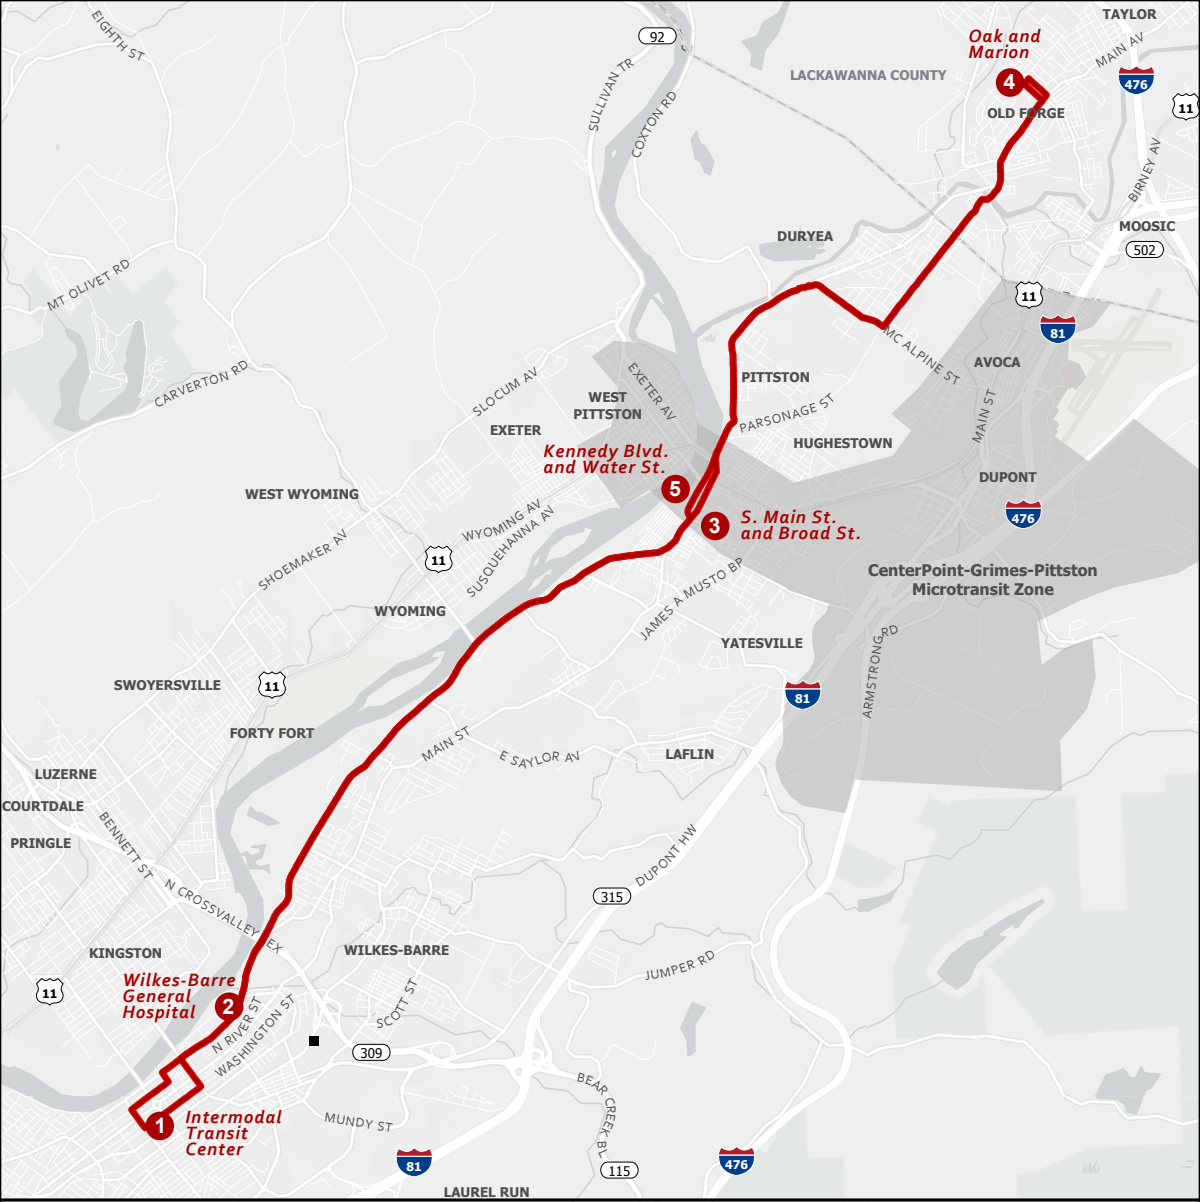

WEEKDAY

OUTBOUND FROM WILKES-BARRE TO OLD FORGE

Intermodal Transit Center	Wilkes-Barre General Hospital	S Main St and Broad St. (Pittston)	Oak and Marion (Old Forge)
6:30 AM	6:37 AM	6:56 AM	7:12 AM
8:00 AM	8:07 AM	8:26 AM	8:42 AM
9:30 AM	9:37 AM	9:56 AM	10:12 AM
11:00 AM	11:07 AM	11:26 AM	11:42 AM
12:30 PM	12:37 PM	12:56 PM	1:12 PM
2:00 PM	2:07 PM	2:26 PM	2:42 PM
3:30 PM	3:37 PM	3:56 PM	4:12 PM
5:00 PM	5:07 PM	5:26 PM	5:42 PM

INBOUND FROM OLD FORGE TO WILKES-BARRE

Oak and Marion (Old Forge)	Kennedy Blvd and Water St. (Pittston)	Wilkes-Barre General Hospital	Intermodal Transit Center
7:15 AM	7:31 AM	7:50 AM	7:57 AM
8:45 AM	9:01 AM	9:20 AM	9:27 AM
10:15 AM	10:31 AM	10:50 AM	10:57 AM
11:45 AM	12:01 PM	12:20 PM	12:27 PM
1:15 PM	1:31 PM	1:50 PM	1:57 PM
2:45 PM	3:01 PM	3:20 PM	3:27 PM
4:15 PM	4:31 PM	4:50 PM	4:57 PM
5:45 PM	6:01 PM	6:20 PM	6:27 PM

SATURDAY

OUTBOUND FROM WILKES-BARRE TO OLD FORGE

Intermodal Transit Center	Wilkes-Barre General Hospital	S Main St and Broad St. (Pittston)	Oak and Marion (Old Forge)
9:00 AM	9:07 AM	9:26 AM	9:42 AM
10:30 AM	10:37 AM	10:56 AM	11:12 AM
12:00 PM	12:07 PM	12:26 PM	12:42 PM
1:30 PM	1:37 PM	1:56 PM	2:12 PM
3:00 PM	3:07 PM	3:26 PM	3:42 PM
4:30 PM	4:37 PM	4:56 PM	5:12 PM

INBOUND FROM OLD FORGE TO WILKES-BARRE

Oak and Marion (Old Forge)	Kennedy Blvd and Water St. (Pittston)	Wilkes-Barre General Hospital	Intermodal Transit Center
9:45 AM	10:01 AM	10:20 AM	10:27 AM
11:15 AM	11:31 AM	11:50 AM	11:57 AM
12:45 PM	1:01 PM	1:20 PM	1:27 PM
2:15 PM	2:31 PM	2:50 PM	2:57 PM
3:45 PM	4:01 PM	4:20 PM	4:27 PM
5:15 PM	5:31 PM	5:50 PM	5:57 PM