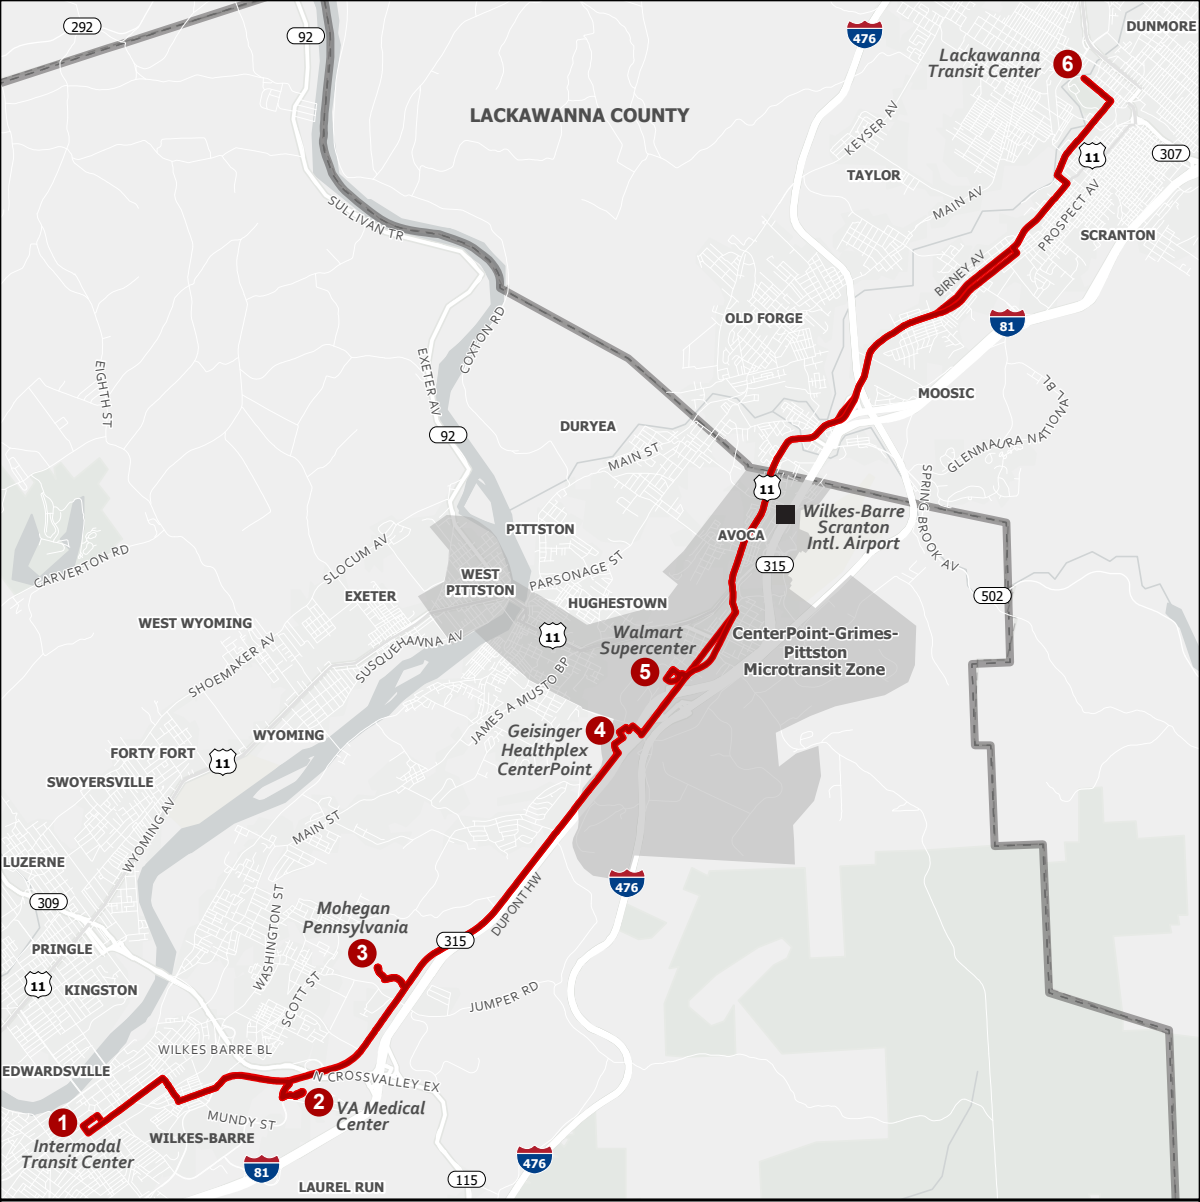

## OUTBOUND FROM WILKES-BARRE TO SCRANTON

Wilkes-Barre Intermodal Transit Center	VA Medical Center	Mohegan Pennsylvania	Geisinger Healthplex CenterPoint	Walmart (Pittston)	Lackawanna Transit Center
6:40 AM	6:53 AM	7:01 AM	7:13 AM	7:18 AM	7:45 AM
9:00 AM	9:13 AM	9:21 AM	9:33 AM	9:38 AM	10:05 AM
11:20 AM	11:33 AM	11:41 AM	11:53 AM	11:58 AM	12:25 PM
1:40 PM	1:53 PM	2:01 PM	2:13 PM	2:18 PM	2:45 PM
4:00 PM	4:13 PM	4:21 PM	4:33 PM	4:38 PM	5:05 PM

## INBOUND FROM SCRANTON TO WILKES-BARRE

Lackawanna Transit Center	Walmart (Pittston)	Geisinger Healthplex CenterPoint	Mohegan Pennsylvania	VA Medical Center	W-B Intermodal Transit Center
7:52 AM	8:19 AM	8:23 AM	8:35 AM	8:43 AM	8:55 AM
10:12 AM	10:39 AM	10:43 AM	10:55 AM	11:03 AM	11:15 AM
12:32 PM	12:59 PM	1:03 PM	1:15 PM	1:23 PM	1:35 PM
2:52 PM	3:19 PM	3:23 PM	3:35 PM	3:43 PM	3:55 PM
5:12 PM	5:39 PM	5:43 PM	5:55 PM	6:03 PM	6:15 PM

## OUTBOUND FROM WILKES-BARRE TO SCRANTON

Wilkes-Barre Intermodal Transit Center	VA Medical Center	Mohegan Pennsylvania	Geisinger Healthplex CenterPoint	Walmart (Pittston)	Lackawanna Transit Center
9:00 AM	9:13 AM	9:21 AM	9:33 AM	9:38 AM	10:05 AM
11:20 AM	11:33 AM	11:41 AM	11:53 AM	11:58 AM	12:25 PM
1:40 PM	1:53 PM	2:01 PM	2:13 PM	2:18 PM	2:45 PM

## INBOUND FROM SCRANTON TO WILKES-BARRE

Lackawanna Transit Center	Walmart (Pittston)	Geisinger Healthplex CenterPoint	Mohegan Pennsylvania	VA Medical Center	W-B Intermodal Transit Center
10:12 AM	10:39 AM	10:43 AM	10:55 AM	11:03 AM	11:15 AM
12:32 PM	12:59 PM	1:03 PM	1:15 PM	1:23 PM	1:35 PM
2:52 PM	3:19 PM	3:23 PM	3:35 PM	3:43 PM	3:55 PM