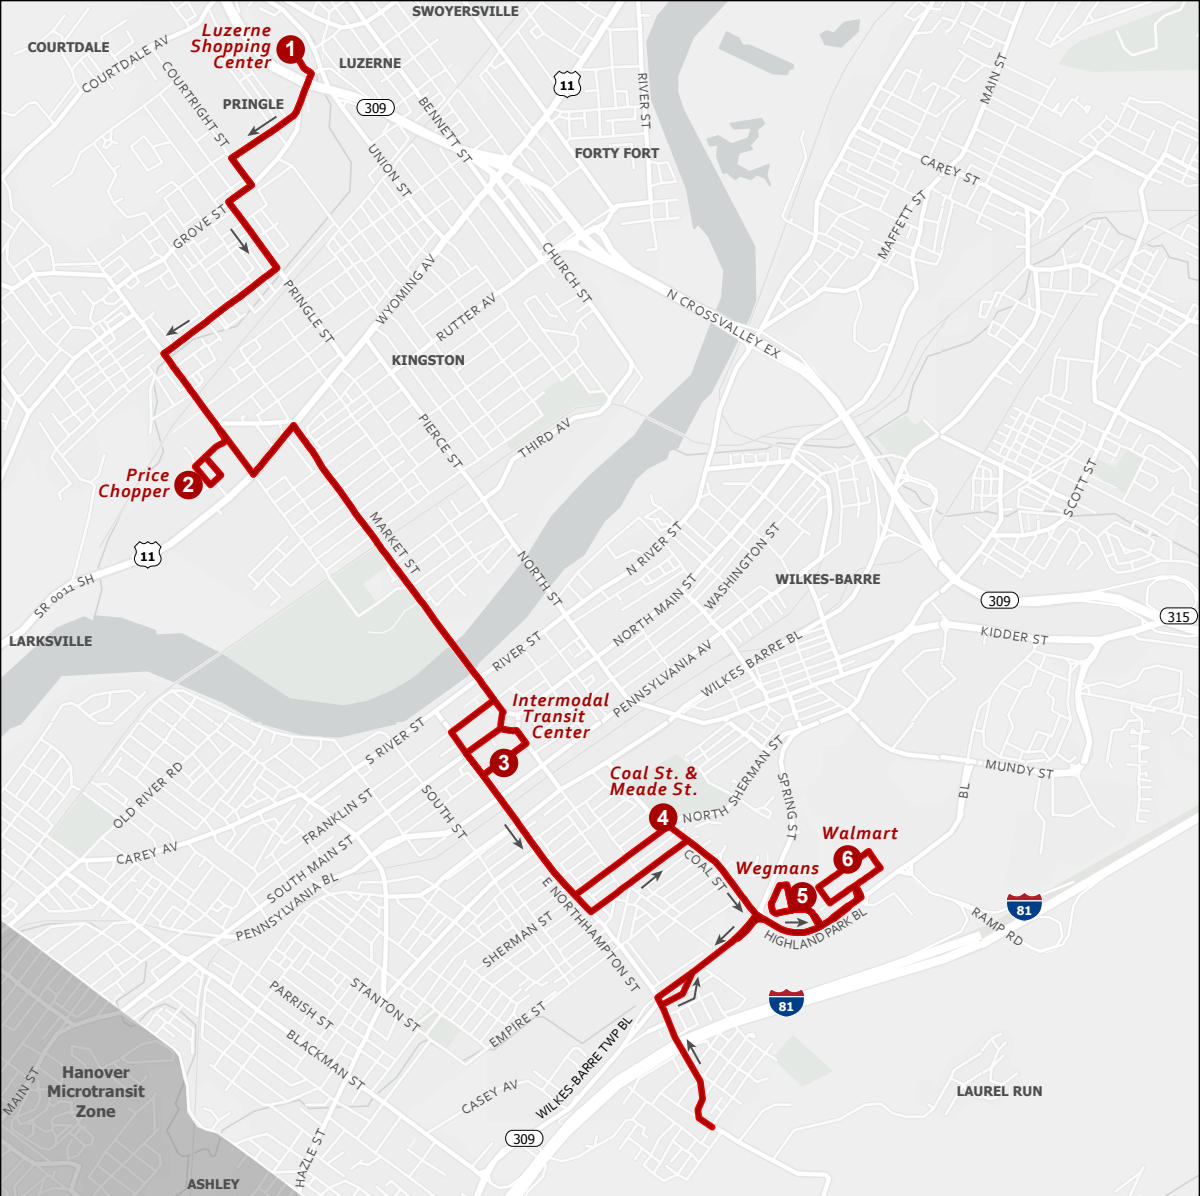

LEGEND

Proposed Route