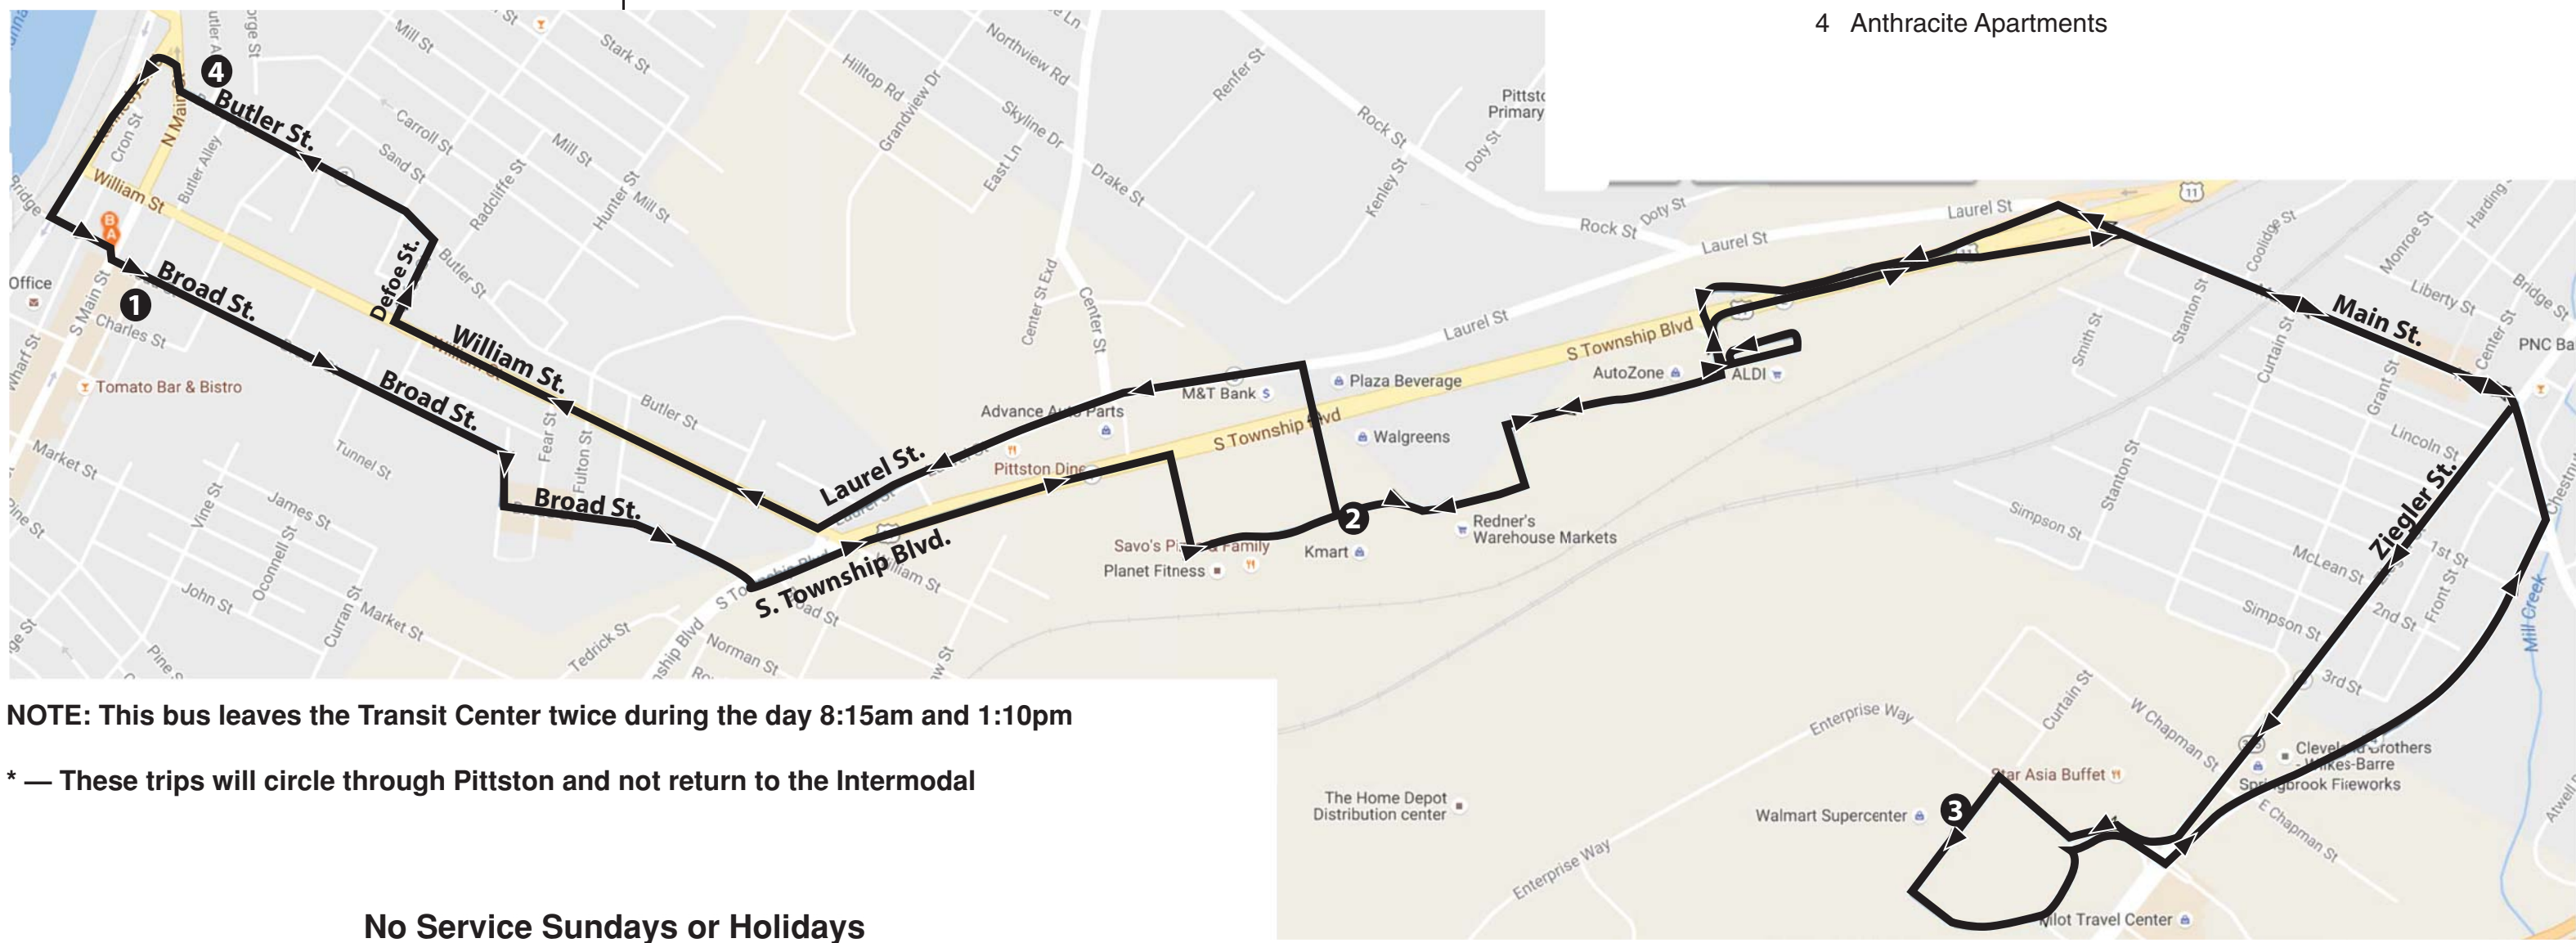

# 2 PITTSTON CIRCULATOR

## WEEKDAYS

OUTBOUND					INBOUND				
Leave Transit Center	Main & Carey	Main & Broad	K-Mart	Walmart	K-Mart	Kennedy & Water	Main & Broad	Main & Carey	Arrive Transit Center
* 8:15	8:25	8:45	8:55	9:10	9:20	--	9:30	--	--
* --	--	9:35	9:45	10:00	10:10	--	10:20	--	--
--	--	10:25	10:35	10:50	11:00	11:10	--	11:25	11:40
1:10	1:20	1:35	1:45	1:55	2:05	2:15	--	2:30	2:40

- ACTIVITY CENTERS**
- 1 Broad & Main
  - 2 K-Mart
  - 3 Walmart
  - 4 Anthracite Apartments

**NOTE: This bus leaves the Transit Center twice during the day 8:15am and 1:10pm**

\* — These trips will circle through Pittston and not return to the Intermodal

**No Service Sundays or Holidays**  
**SENIOR CITIZENS - RIDE FREE WITH PROPER I.D.**