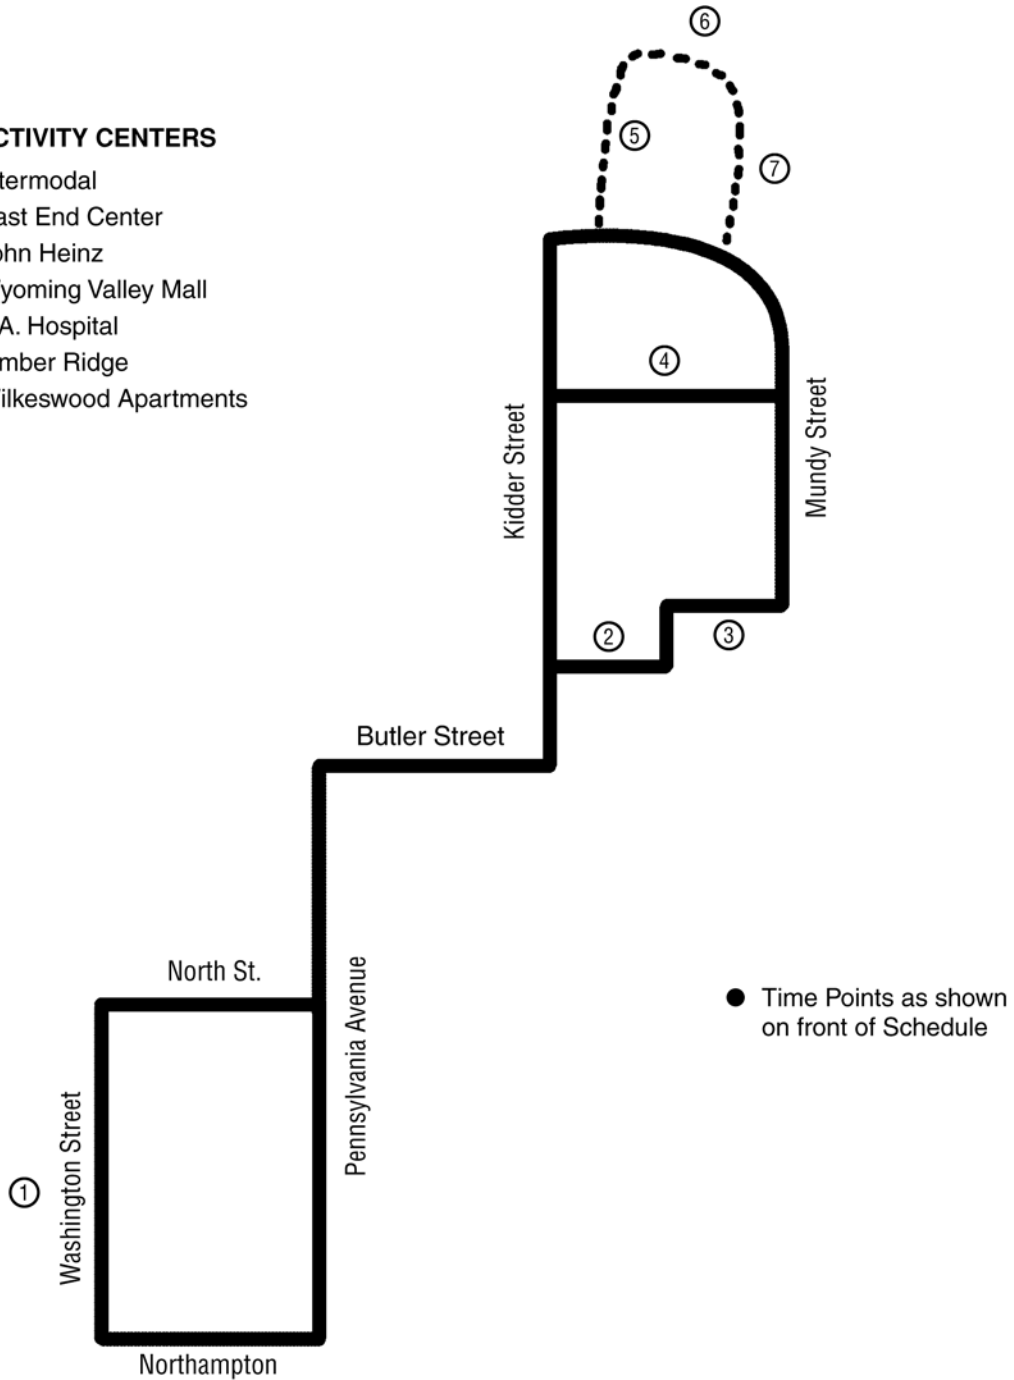

10 WYOMING VALLEY MALL

ACTIVITY CENTERS

- 1 Intermodal
- 2 East End Center
- 3 John Heinz
- 4 Wyoming Valley Mall
- 5 V.A. Hospital
- 6 Timber Ridge
- 7 Wilkeswood Apartments

SHORT ZONE: PENNSYLVANIA & BUTLER

NOTE: All LOST AND FOUND items will be held for 10 days then disposed of or given to charity.