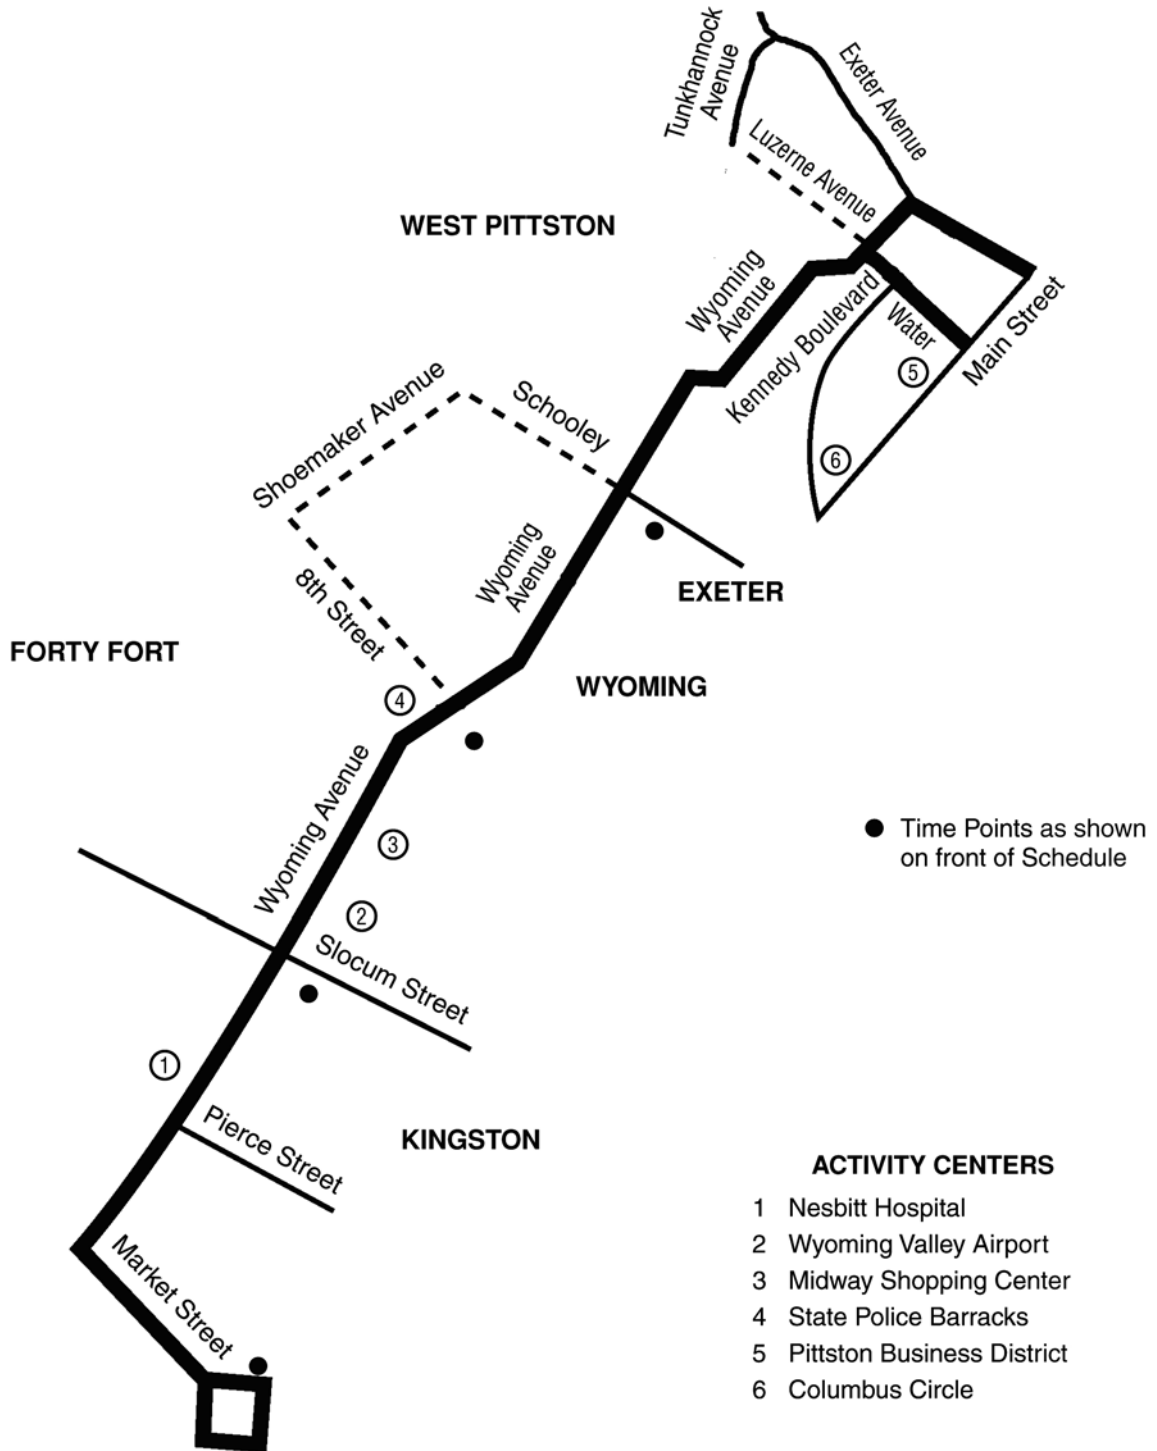

WEST PITTSTON

SHORT ZONE: KINGSTON CORNERS

NOTE: All LOST AND FOUND items will be held for 10 days then disposed of or given to charity.