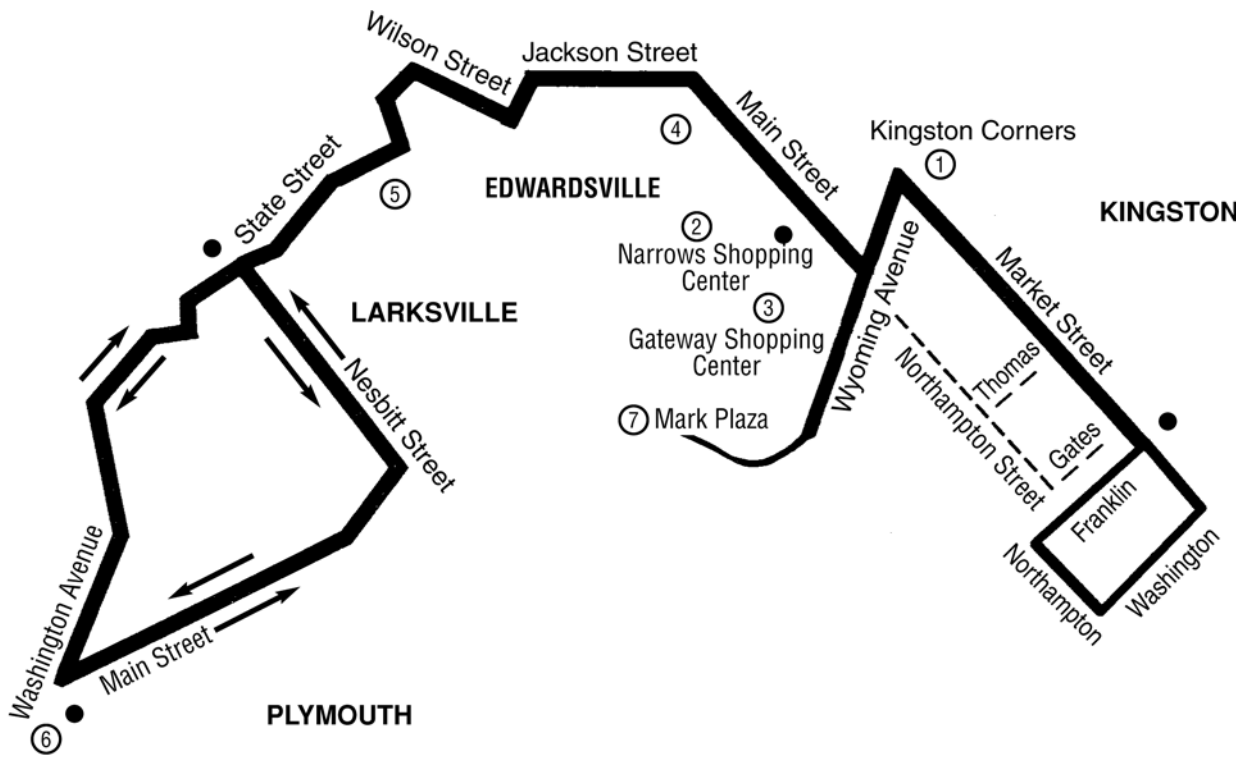

12 LARKSVILLE

ACTIVITY CENTERS

- 1 Kingston Corners
- 2 Narrows Shopping Center
- 3 Gateway Shopping Center
- 4 Edwardsville Business District
- 5 Wyoming Valley West State Street School
- 6 Dan Flood Apt. Complex
- 7 Mark Plaza - (K-Mart)

● Time Points as shown on front of Schedule

SHORT ZONE: WYOMING AVE. & NORTHAMPTON

NOTE: All LOST AND FOUND items will be held for 10 days then disposed of or given to charity.