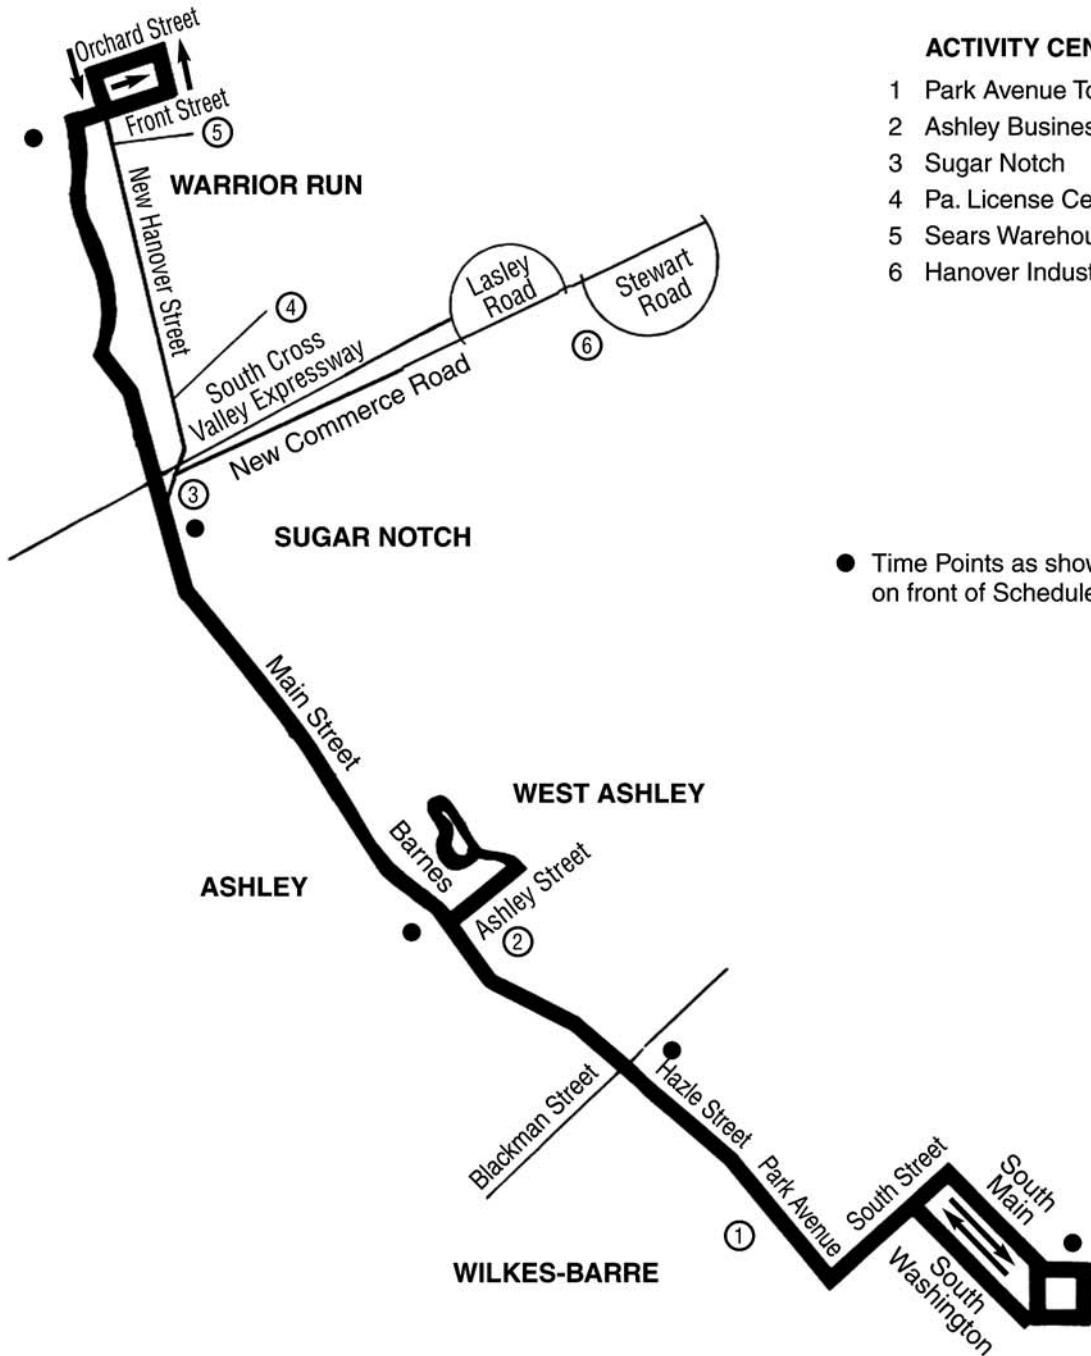

13

ASHLEY - SUGAR NOTCH

ACTIVITY CENTERS

- 1 Park Avenue Towers
- 2 Ashley Business District
- 3 Sugar Notch
- 4 Pa. License Center
- 5 Sears Warehouse
- 6 Hanover Industrial Park

● Time Points as shown on front of Schedule

**SHORT ZONE:
SOUTH ST. BRIDGE & PARK AVE.**

NOTE: All LOST AND FOUND items will be held for 10 days then disposed of or given to charity.