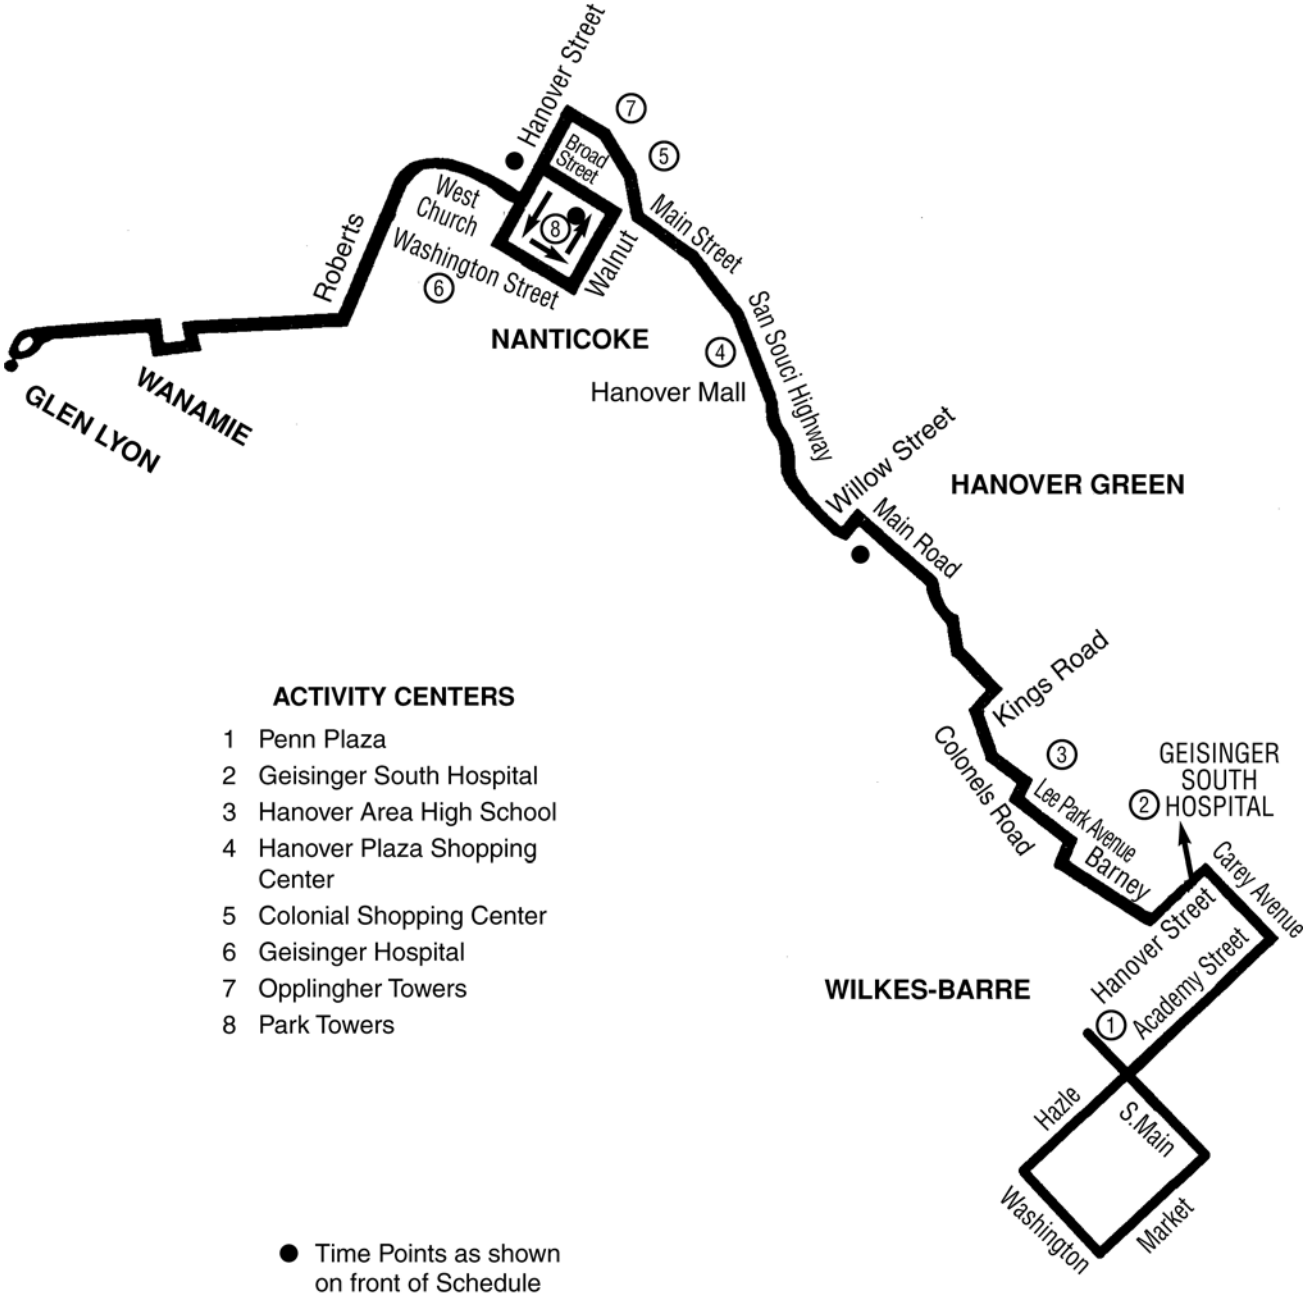

14

NANTICOKE via GLEN LYON

- ACTIVITY CENTERS**
- 1 Penn Plaza
 - 2 Geisinger South Hospital
 - 3 Hanover Area High School
 - 4 Hanover Plaza Shopping Center
 - 5 Colonial Shopping Center
 - 6 Geisinger Hospital
 - 7 Opplinger Towers
 - 8 Park Towers

● Time Points as shown on front of Schedule

**SHORT ZONE:
S. MAIN & ACADEMY**

NOTE: All LOST AND FOUND items will be held for 10 days then disposed of or given to charity.