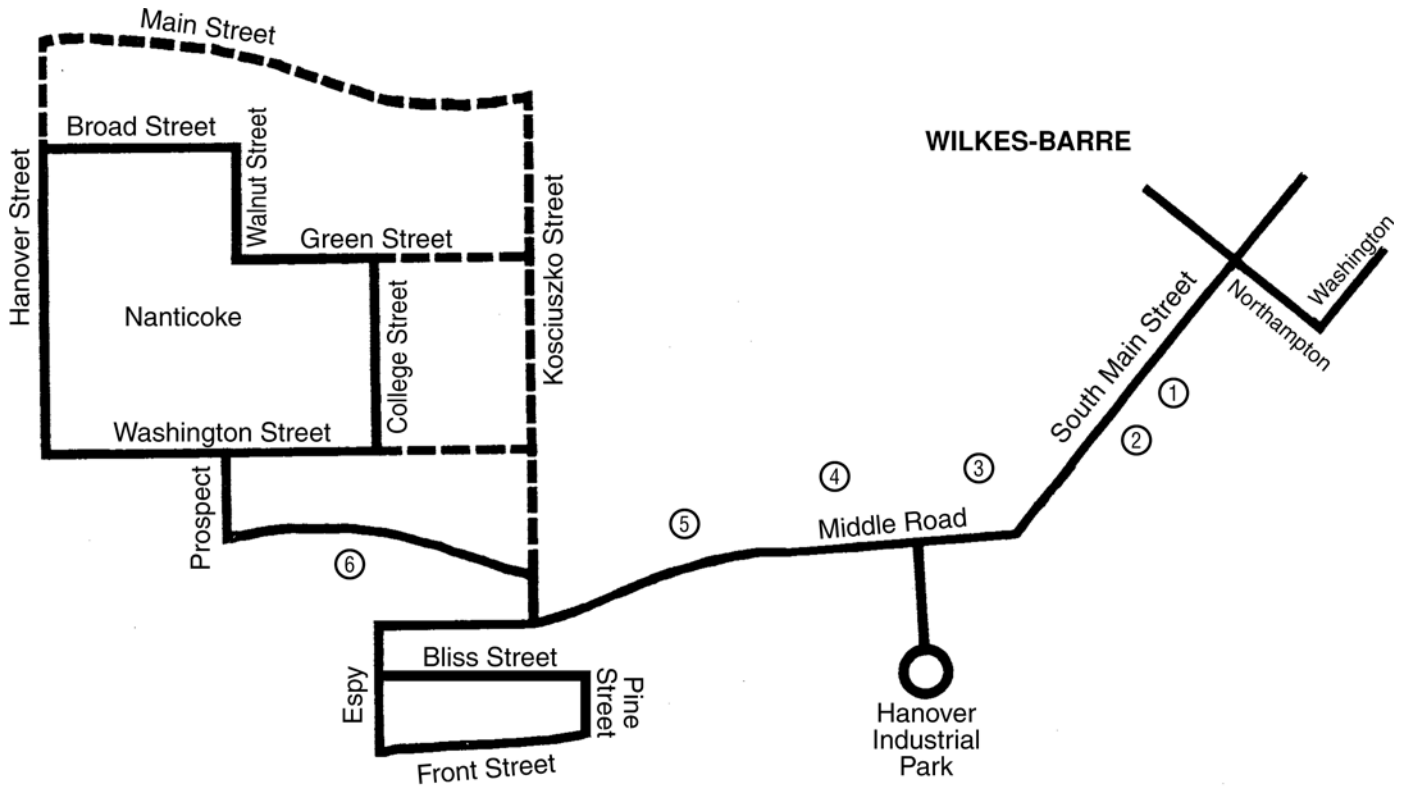

15

NANTICOKE - MIDDLE ROAD

● Time Points as shown on front of Schedule

ACTIVITY CENTERS

- 1 Wilkes-Barre Post Office
- 2 Penn Plaza
- 3 Street Mary's Cemetery
- 4 Hanover Industrial Park
- 5 Dundee Apartments
- 6 L.C.C.C.

SHORT ZONE: S. MAIN & ACADEMY

NOTE: All LOST AND FOUND items will be held for 10 days then disposed of or given to charity.