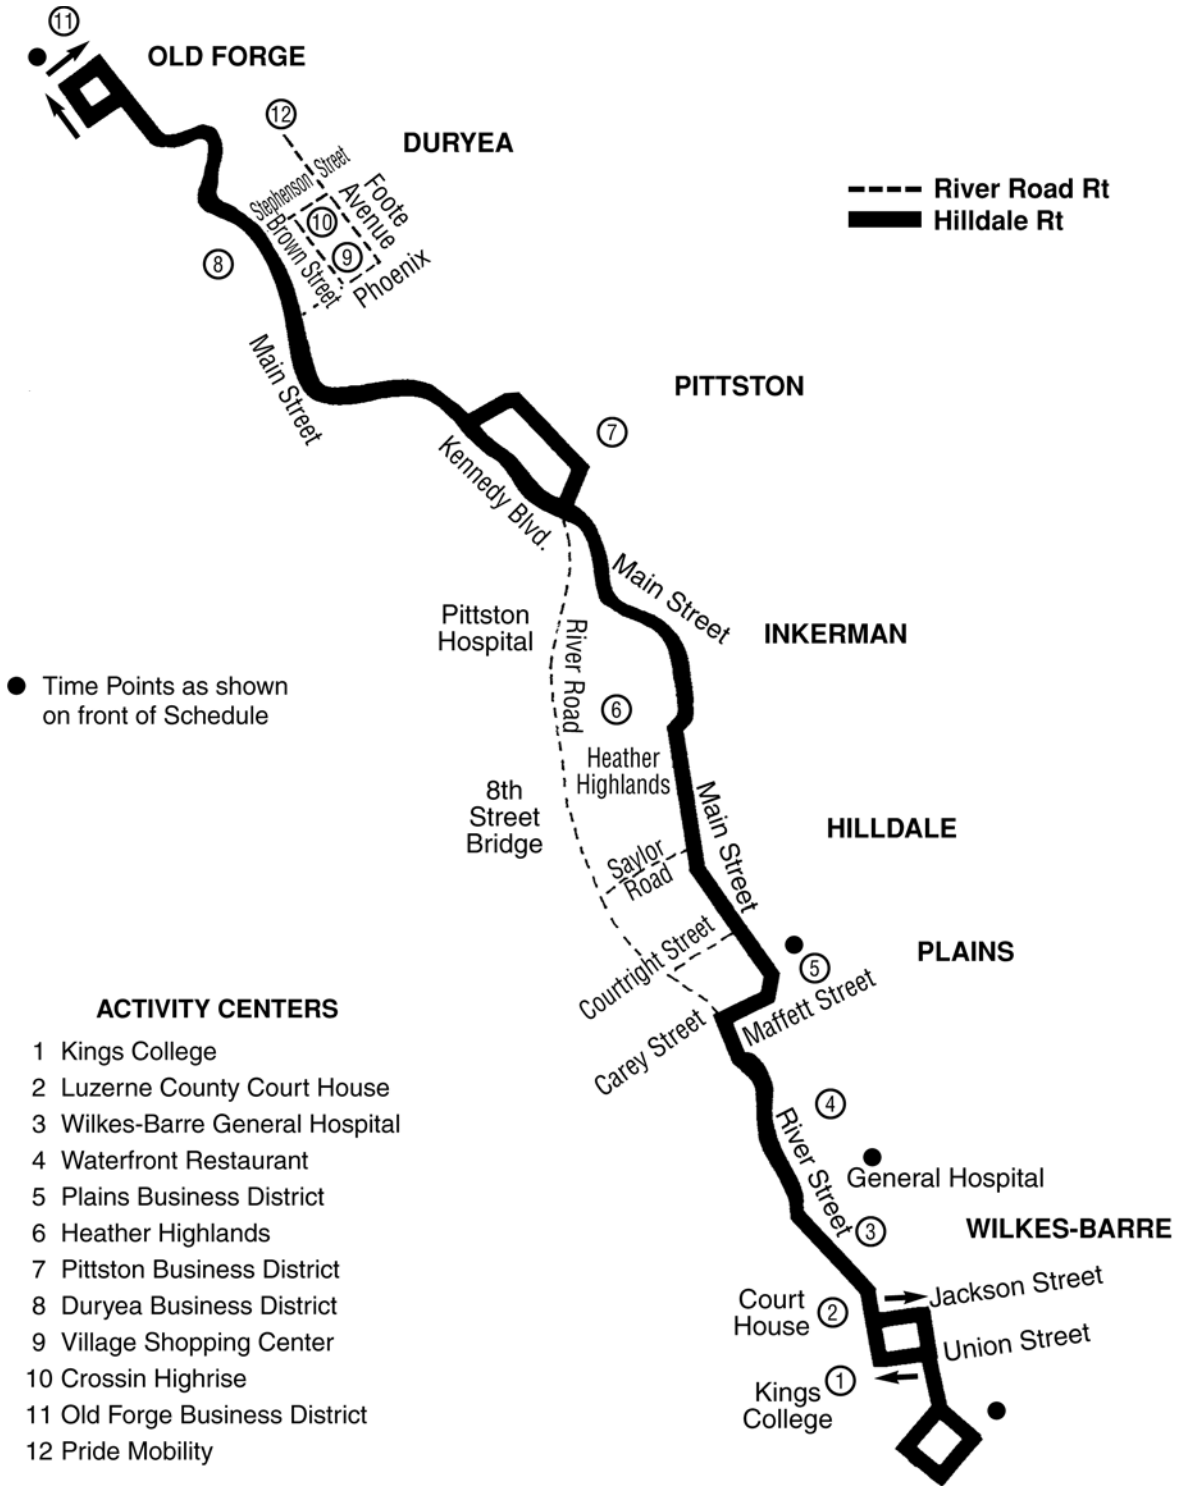

16 OLD FORGE

● Time Points as shown on front of Schedule

SHORT ZONE: RIVER ST. & HOLLENBACK AVE.

NOTE: All LOST AND FOUND items will be held for 10 days then disposed of or given to charity.