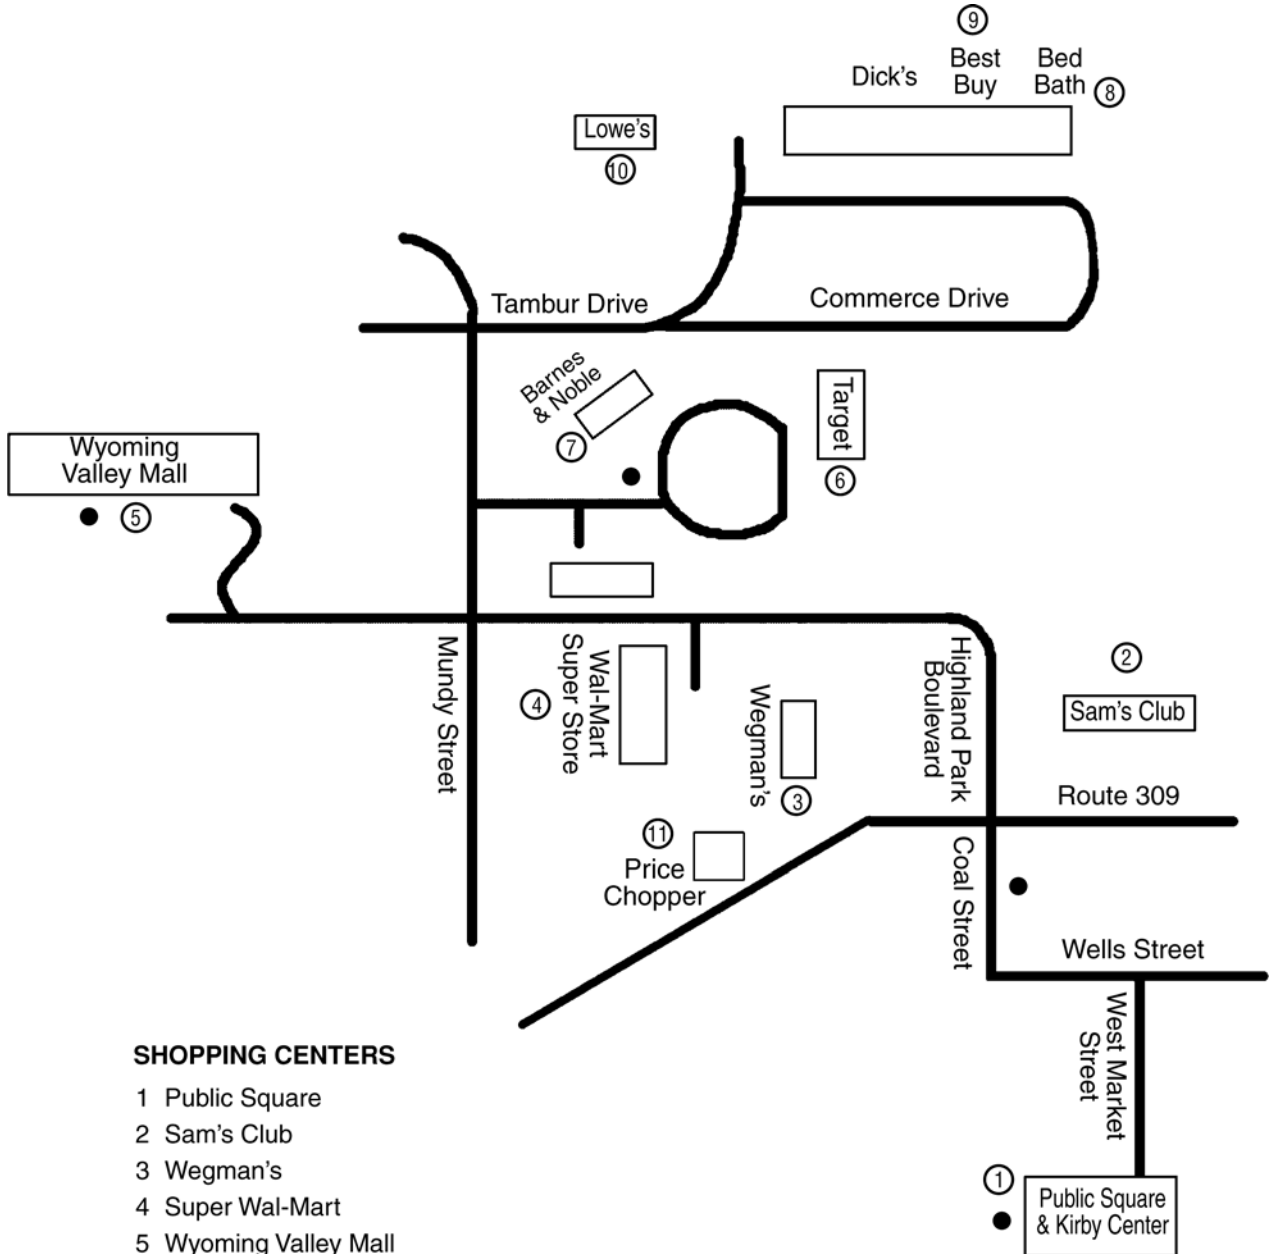

18

SHOPPERS DELIGHT & WYOMING VALLEY MALL

SHOPPING CENTERS

- 1 Public Square
- 2 Sam's Club
- 3 Wegman's
- 4 Super Wal-Mart
- 5 Wyoming Valley Mall
- 6 Target
- 7 Barnes & Noble
- 8 Bed Bath
- 9 Best Buy
- 10 Lowe's
- 11 Price Chopper

● Time Points as shown on front of Schedule

SHORT ZONE: E. MARKET & WELLES

NOTE: All LOST AND FOUND items will be held for 10 days then disposed of or given to charity.