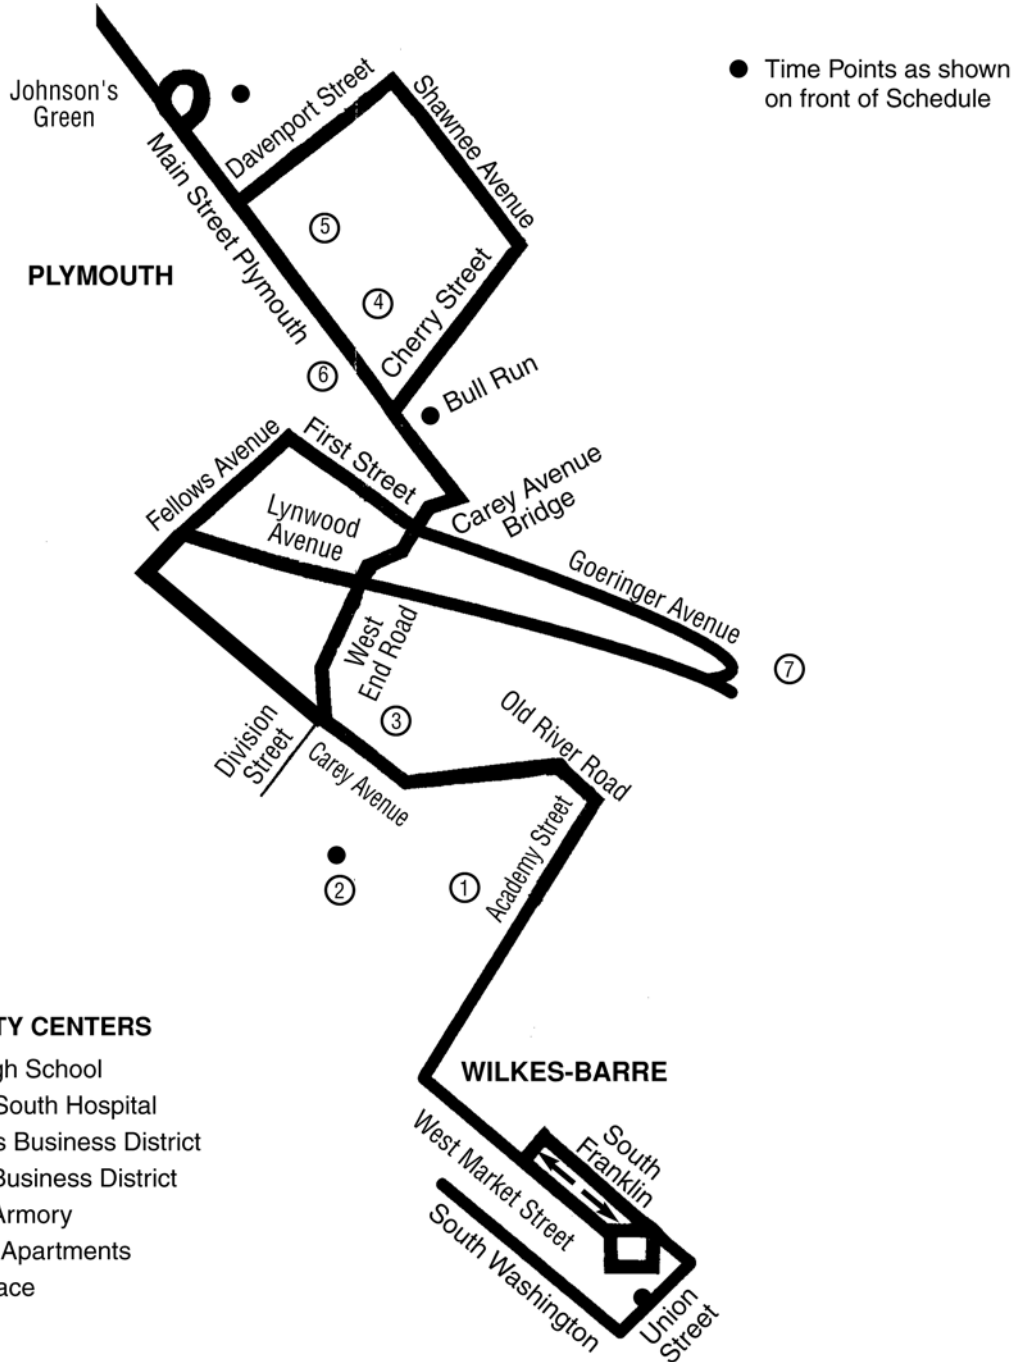

PLYMOUTH OLD RIVER ROAD

SHORT ZONE: W. RIVER & ACADEMY

NOTE: All LOST AND FOUND items will be held for 10 days then disposed of or given to charity.