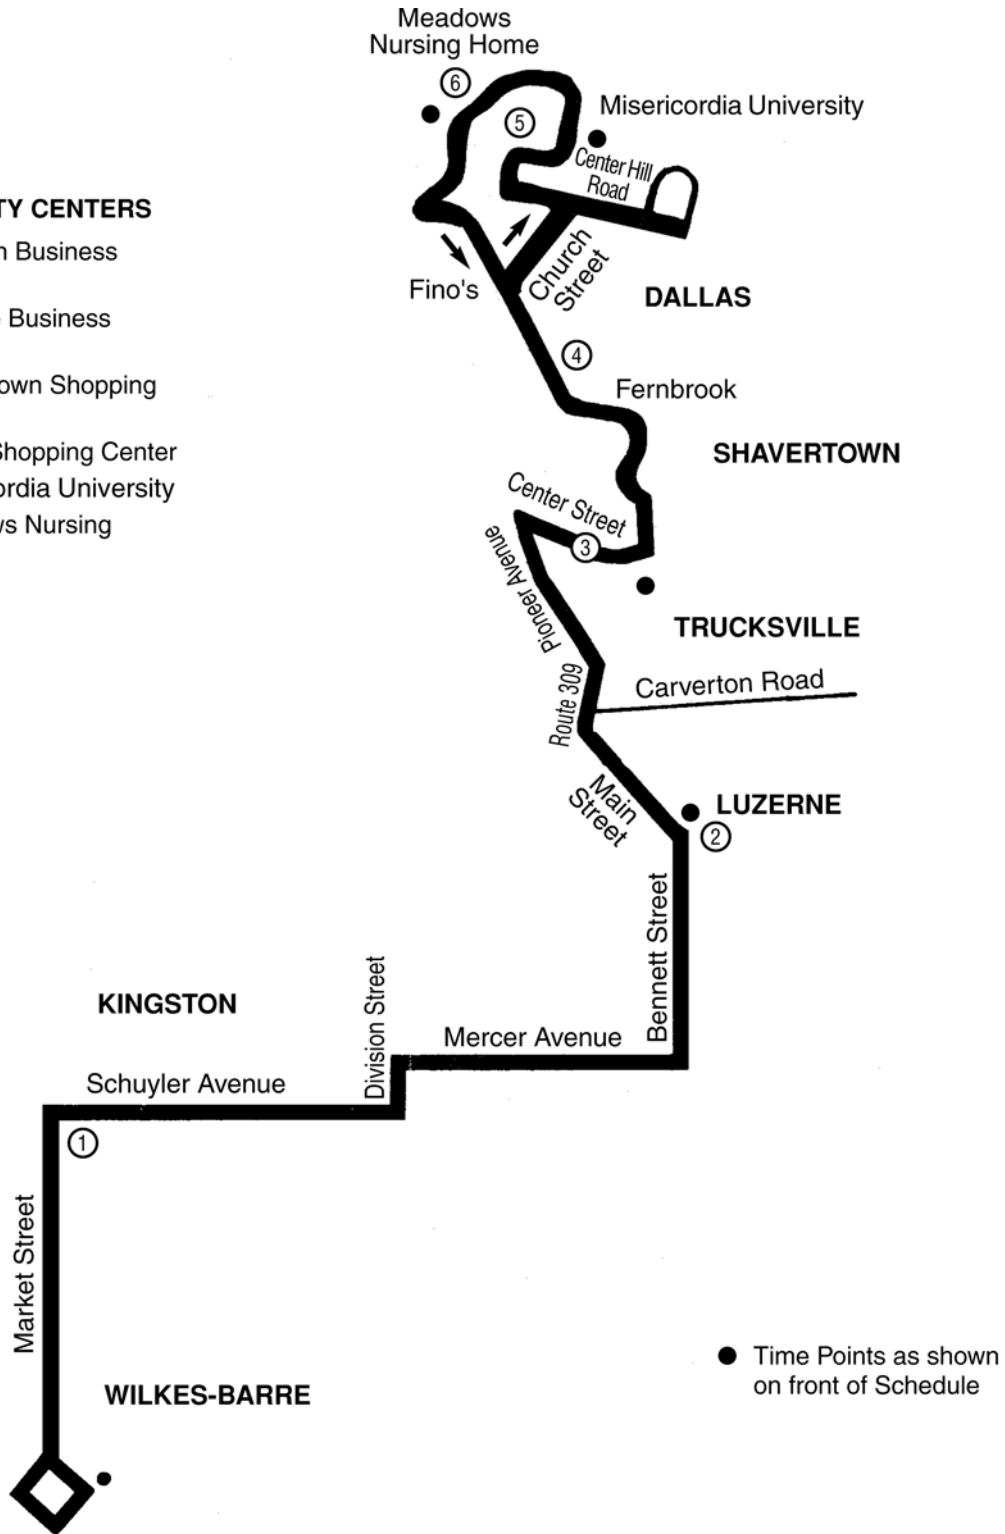

ACTIVITY CENTERS

- 1 Kingston Business District
- 2 Luzerne Business District
- 3 Shavertown Shopping Center
- 4 Dallas Shopping Center
- 5 Misericordia University
- 6 Meadows Nursing Home

**SHORT ZONE:
KINGSTON CORNERS**

NOTE: All LOST AND FOUND items will be held for 10 days then disposed of or given to charity.