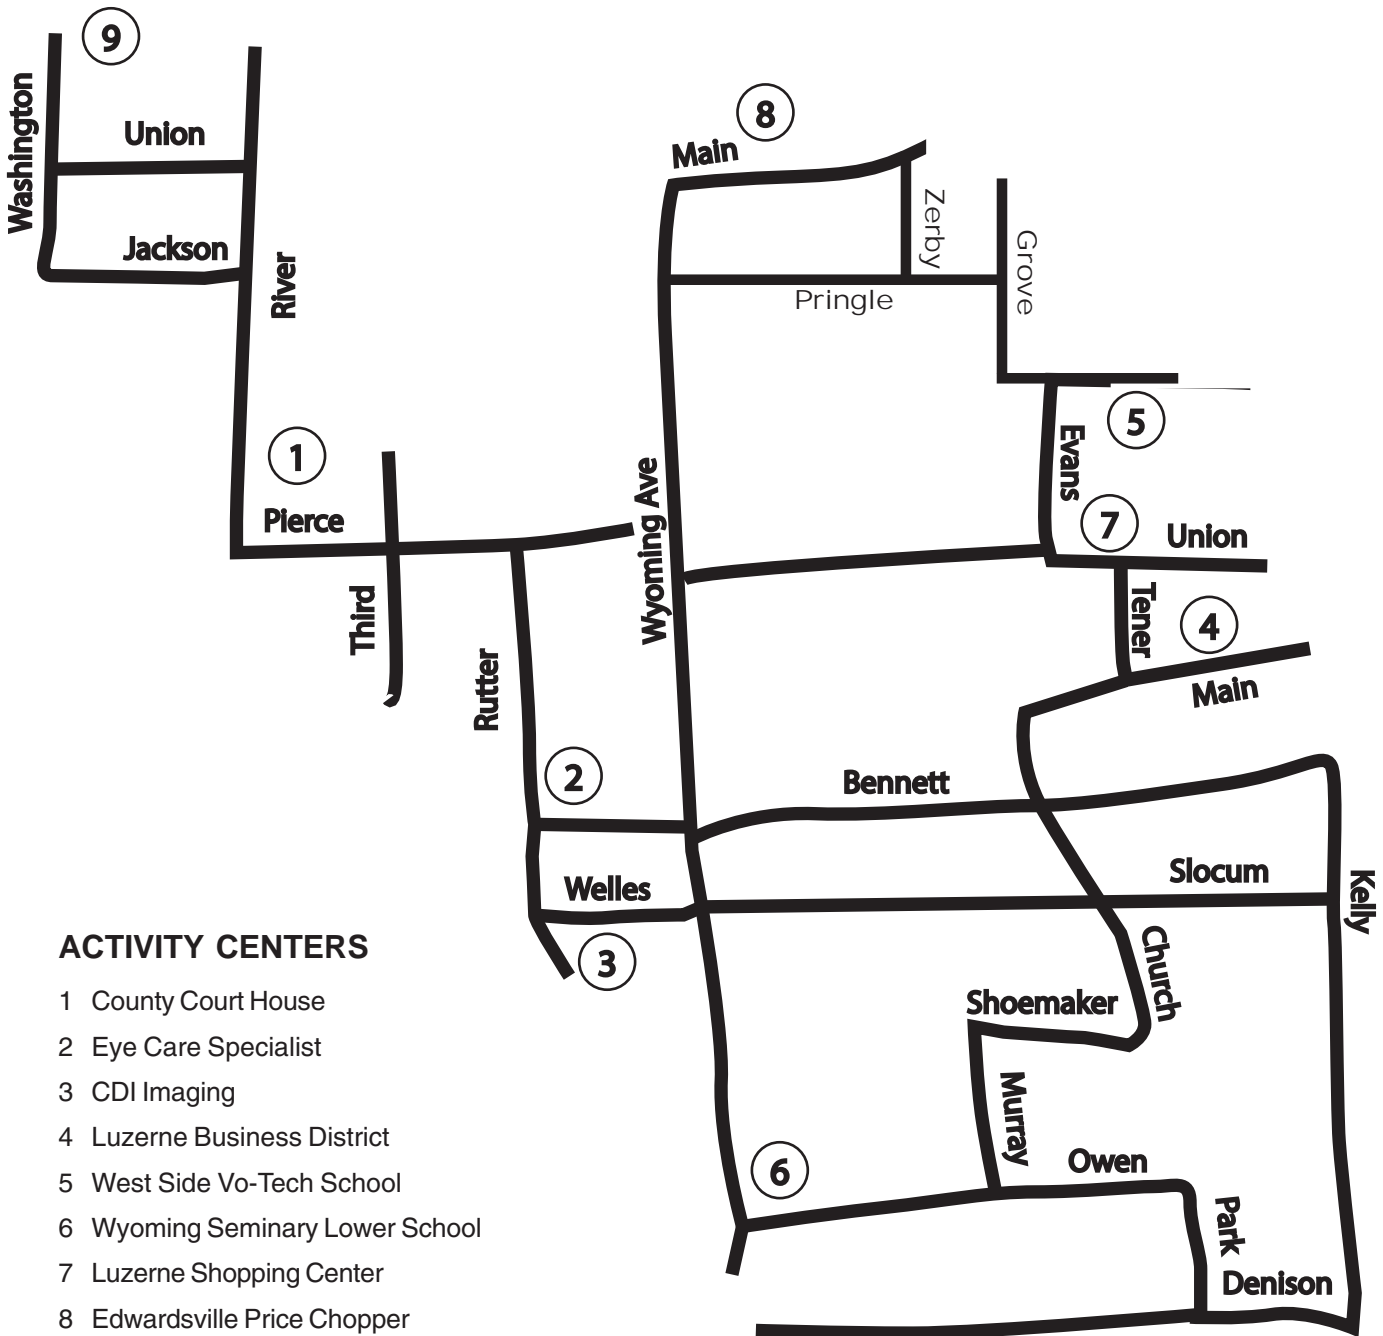

SWOYERSVILLE

LUZERNE, PRINGLE, FORTY FORT,
EDWARDSVILLE

ACTIVITY CENTERS

- 1 County Court House
- 2 Eye Care Specialist
- 3 CDI Imaging
- 4 Luzerne Business District
- 5 West Side Vo-Tech School
- 6 Wyoming Seminary Lower School
- 7 Luzerne Shopping Center
- 8 Edwardsville Price Chopper
- 9 Intermodal Center

SHORT ZONE: PIERCE & RUTTER

NOTE: All LOST AND FOUND items will be held for 10 days then disposed of or given to charity.