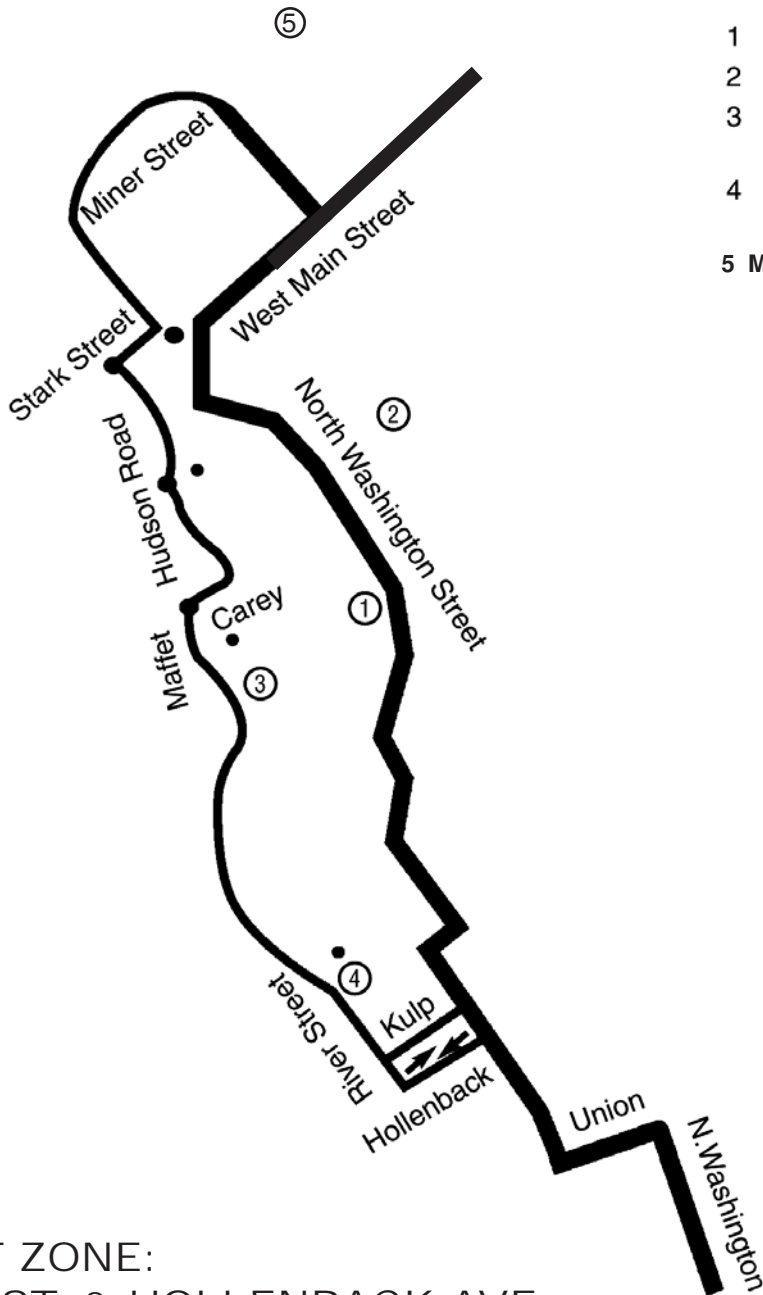

1

MINERS MILLS - HUDSON

ACTIVITY CENTERS

- 1 Hollenback Park
- 2 Schiel's
- 3 Plains Business District
- 4 Wilkes-Barre General Hospital
- 5 Mohegan Sun Casino

● Time Points as shown on front of Schedule

SHORT ZONE:
RIVER ST. & HOLLENBACK AVE.

Departs From: GATE #14