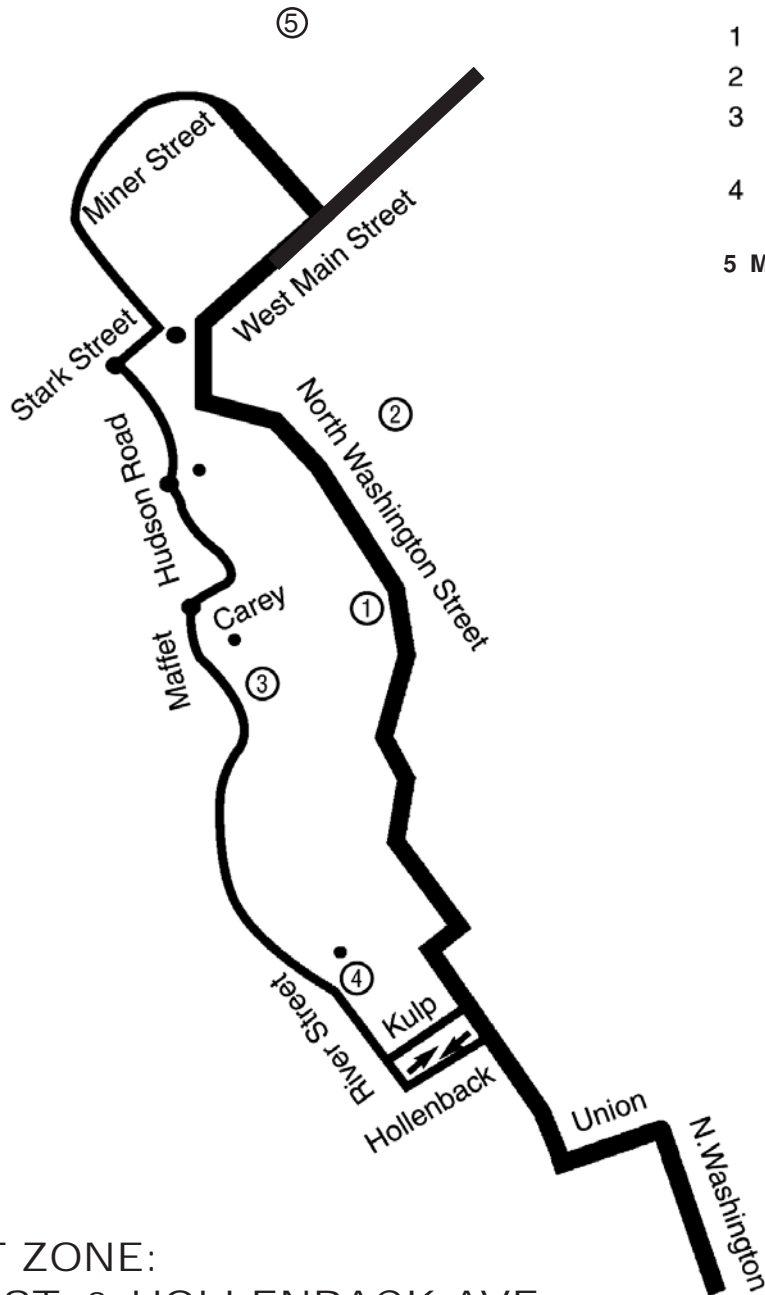

1

MINERS MILLS - HUDSON

ACTIVITY CENTERS

- 1 Hollenback Park
- 2 Schiel's
- 3 Plains Business District
- 4 Wilkes-Barre General Hospital
- 5 Mohegan Sun Casino

● Time Points as shown on front of Schedule

SHORT ZONE:
RIVER ST. & HOLLENBACK AVE.

Departs From: GATE #14