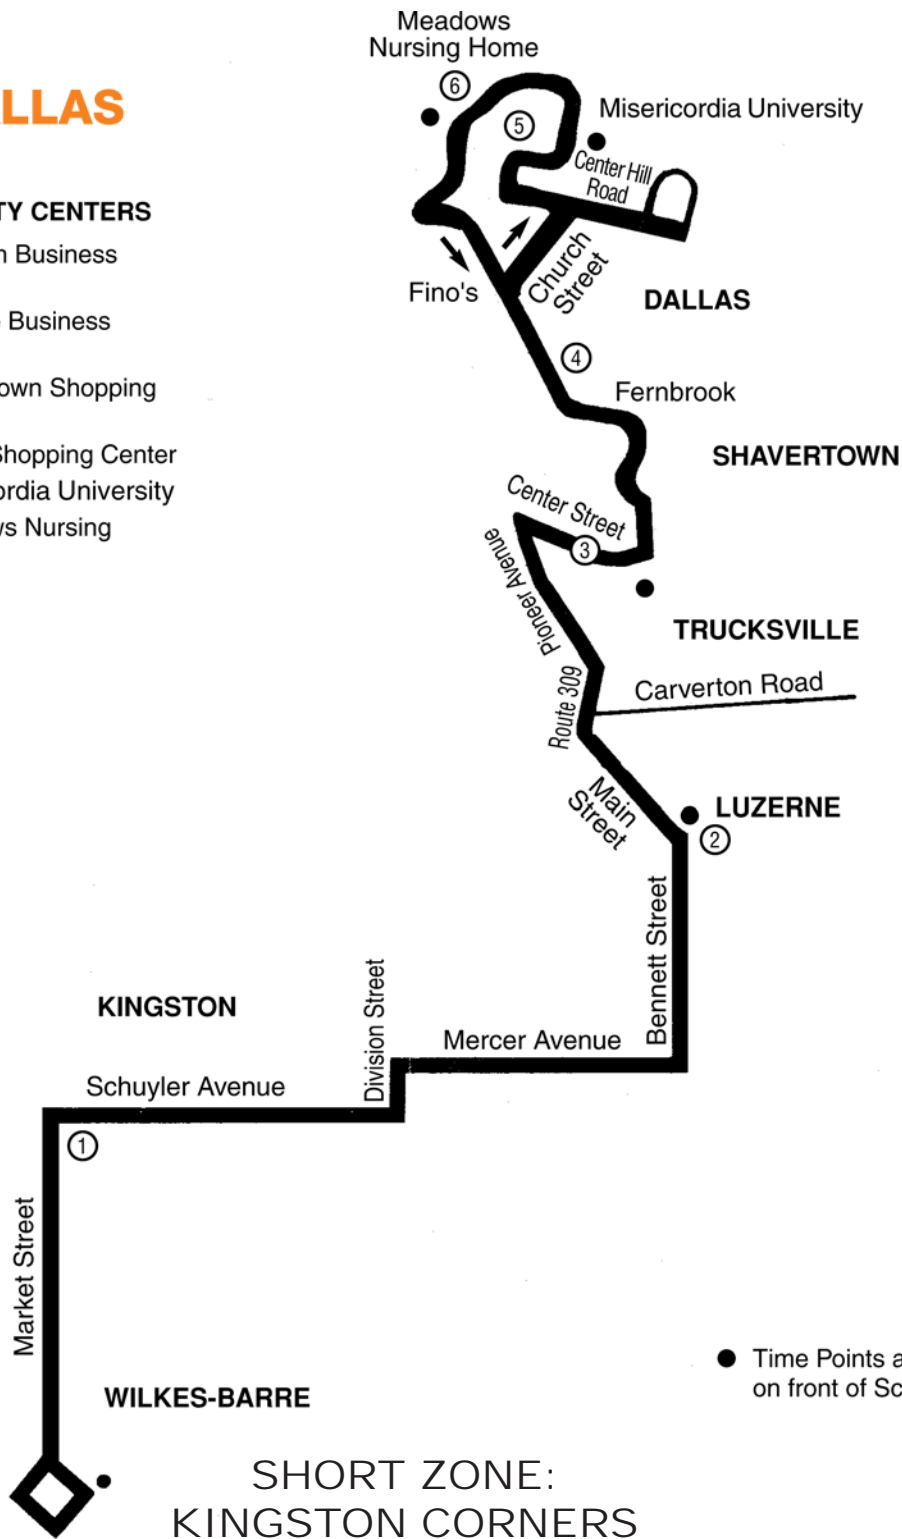

- NM - These trips will not service Misericordia University.
- P - This Outbound trip will service "Pulvermans" upon request.
- UO - This Outbound trip will use Wyoming Avenue to Union Street to Route 309.
- UI - This Inbound trip will use Route 309 to Union Street to Mercer to Schuyler Avenue to Market Street.
- O - This trip will not operate Pioneer Avenue on outbound trip only. It will operate Dallas Highway to Center Street.

## SATURDAYS

OUTBOUND FROM WILKES-BARRE					INBOUND TO WILKES-BARRE				
	Leave Transit Center	Main & Bennett Sts. Luzerne	309 & Center Sts. Shavertown	Center Hill & Church Streets	Leave Fino's Dallas	309 & Center Sts. Shavertown	Main & Bennett Sts. Luzerne	Kingston Corners	Arrive Transit Center
O	8:55	9:10	--	9:25	9:35	9:40	9:50	10:00	10:10
	10:20	10:35	10:45	10:55	11:02	11:07	11:20	11:24	11:30
	11:40	11:55	12:05	12:15	12:23	12:32	12:43	12:48	12:55
	1:15	1:35	1:45	1:55	2:03	2:10	2:23	2:28	2:35
	2:40	2:55	3:05	3:15	3:25	3:30	3:43	3:48	3:55
	4:00	4:15	4:25	4:35	UI 4:45	--	--	4:58	5:15

- O - This trip will not operate Pioneer Avenue on outbound.
- UI - Inbound Route 309 to Union to Mercer to Schuyler to Market.

**NOTE: Bus will not service Misericordia University on Saturday.**

**No Service Sundays or Holidays**  
 SENIOR CITIZENS - RIDE FREE WITH PROPER I.D.

## ACTIVITY CENTERS

- 1 Kingston Business District
- 2 Luzerne Business District
- 3 Shavertown Shopping Center
- 4 Dallas Shopping Center
- 5 Misericordia University
- 6 Meadows Nursing Home

Departs From: GATE #5