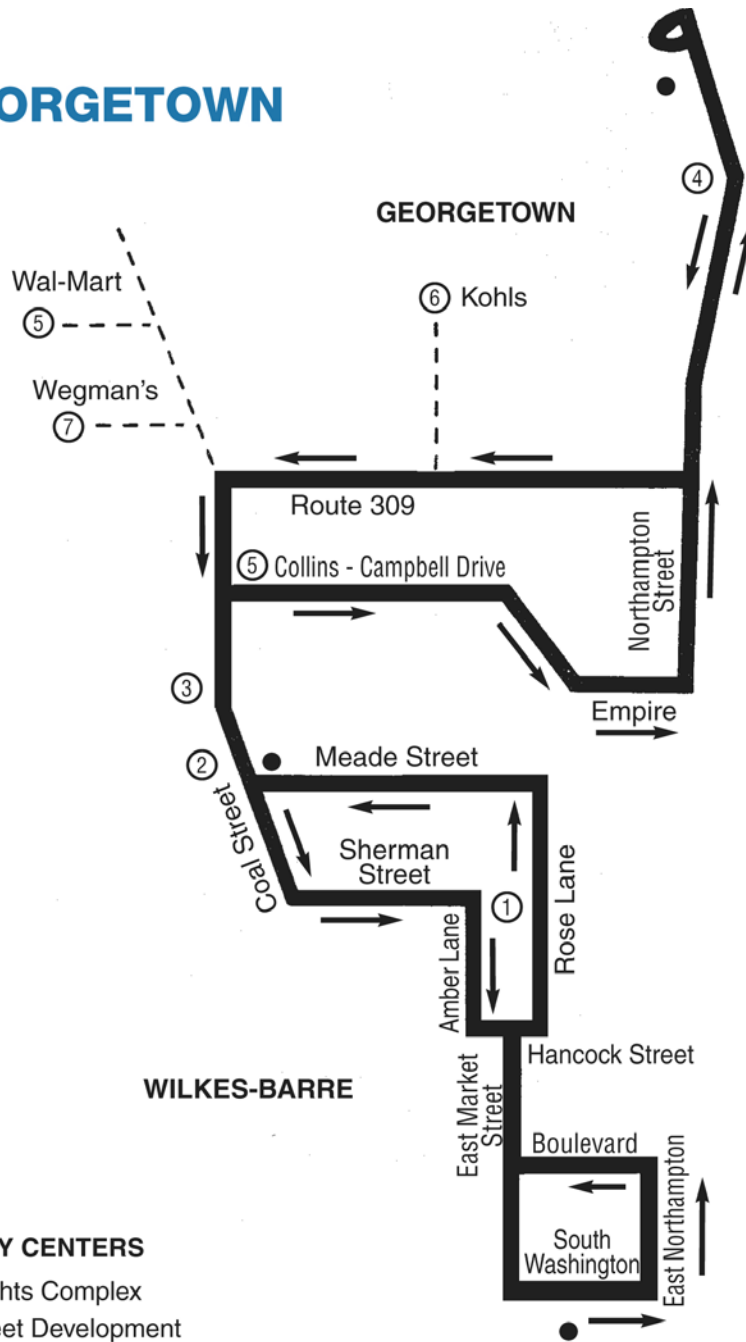

7

GEORGETOWN

WILKES-BARRE

GEORGETOWN

ACTIVITY CENTERS

- 1 City Heights Complex
- 2 Coal Street Development
- 3 Sherman Hills
- 4 Street Joseph's Monastery
- 5 Wal-Mart
- 6 Kohls
- 7 Wegman's

SHORT ZONE:
E. MARKET & WELLES

● Time Points as shown on front of Schedule

Departs From: GATE #11