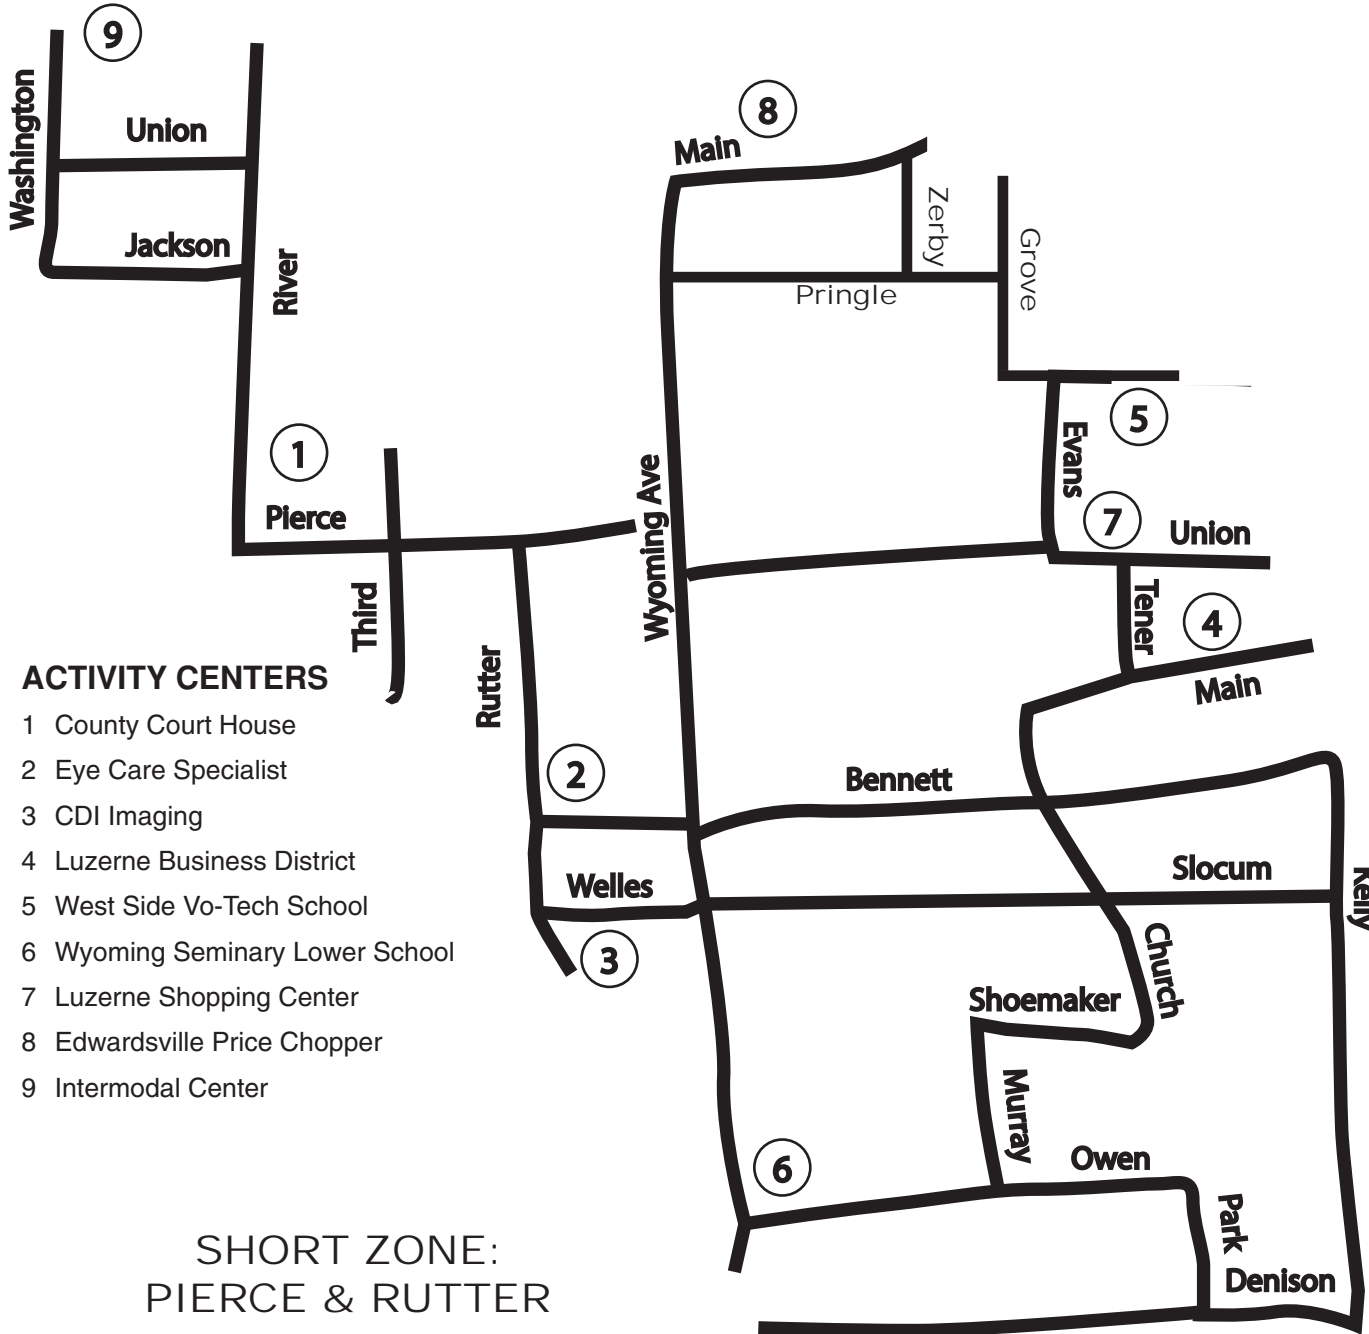

8

SWOYERSVILLE LUZERNE, PRINGLE, FORTY FORT, EDWARDSVILLE

ACTIVITY CENTERS

- 1 County Court House
- 2 Eye Care Specialist
- 3 CDI Imaging
- 4 Luzerne Business District
- 5 West Side Vo-Tech School
- 6 Wyoming Seminary Lower School
- 7 Luzerne Shopping Center
- 8 Edwardsville Price Chopper
- 9 Intermodal Center

SHORT ZONE:
PIERCE & RUTTER

Departs From: GATE #9

8

SWOYERSVILLE

LUZERNE
PRINGLE
FORTY FORT
EDWARDSVILLE

Effective May 22, 2017

ALL BUSES ARE ADA COMPLIANT