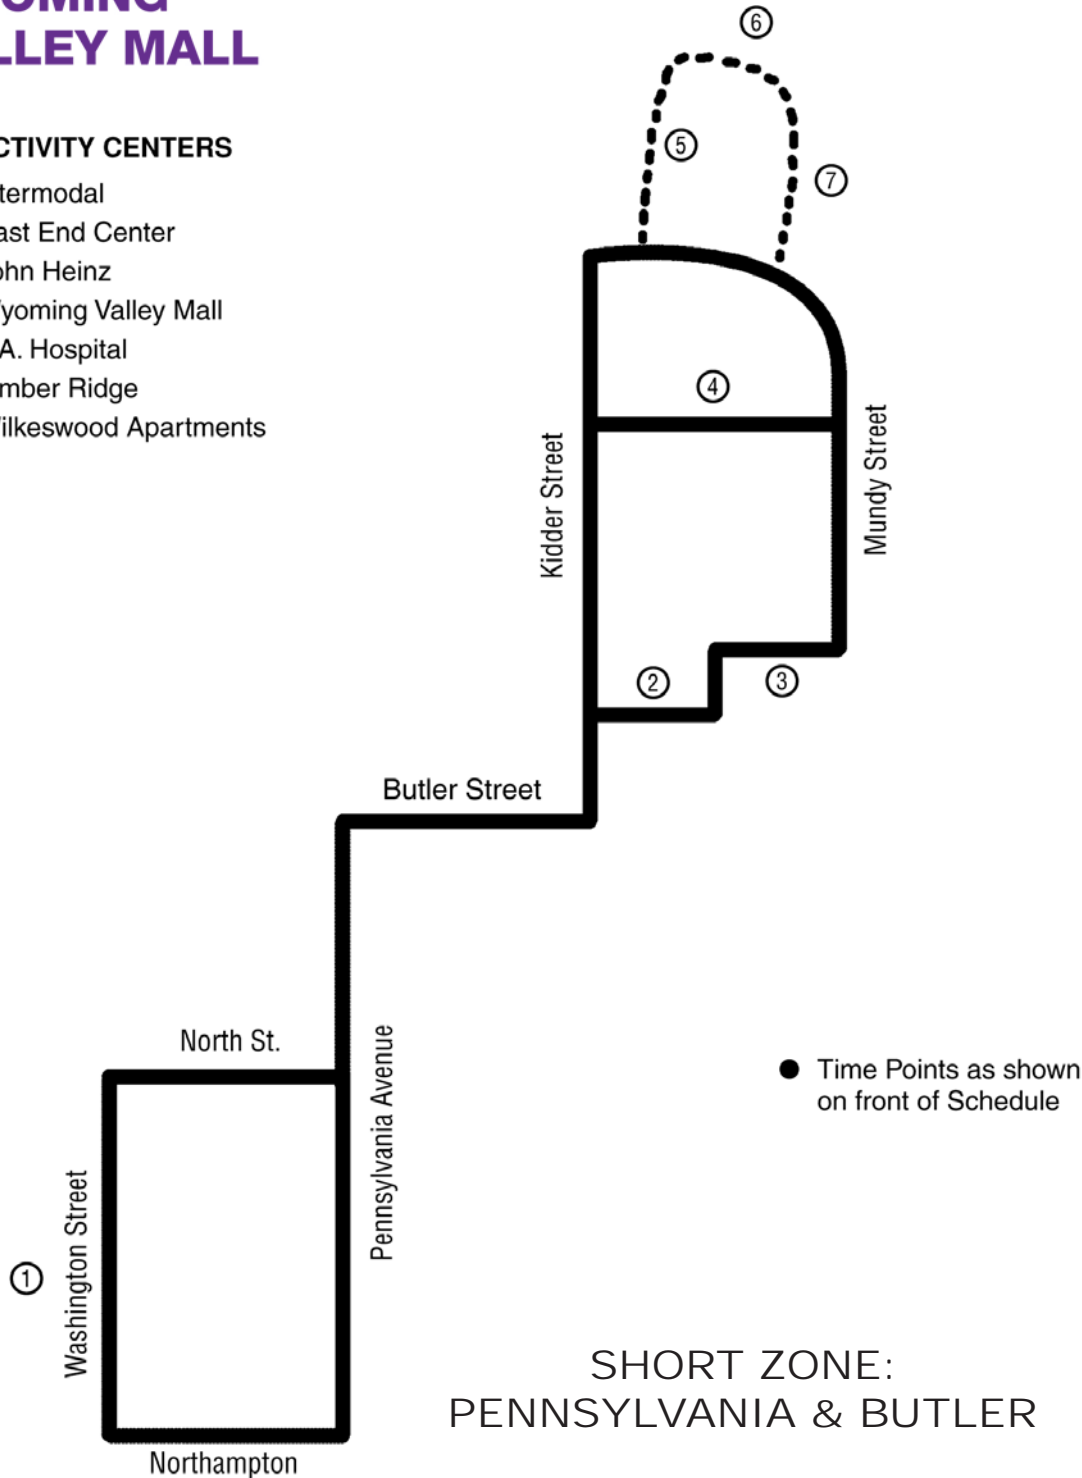

10

WYOMING VALLEY MALL

ACTIVITY CENTERS

- 1 Intermodal
- 2 East End Center
- 3 John Heinz
- 4 Wyoming Valley Mall
- 5 V.A. Hospital
- 6 Timber Ridge
- 7 Wilkeswood Apartments

SHORT ZONE:
PENNSYLVANIA & BUTLER

Departs From: GATE #10

10

WYOMING VALLEY MALL

V.A. HOSPITAL
TIMBER RIDGE
WILKESWOOD
JOHN HEINZ CT.

Effective May 22, 2017

ALL BUSES ARE ADA COMPLIANT