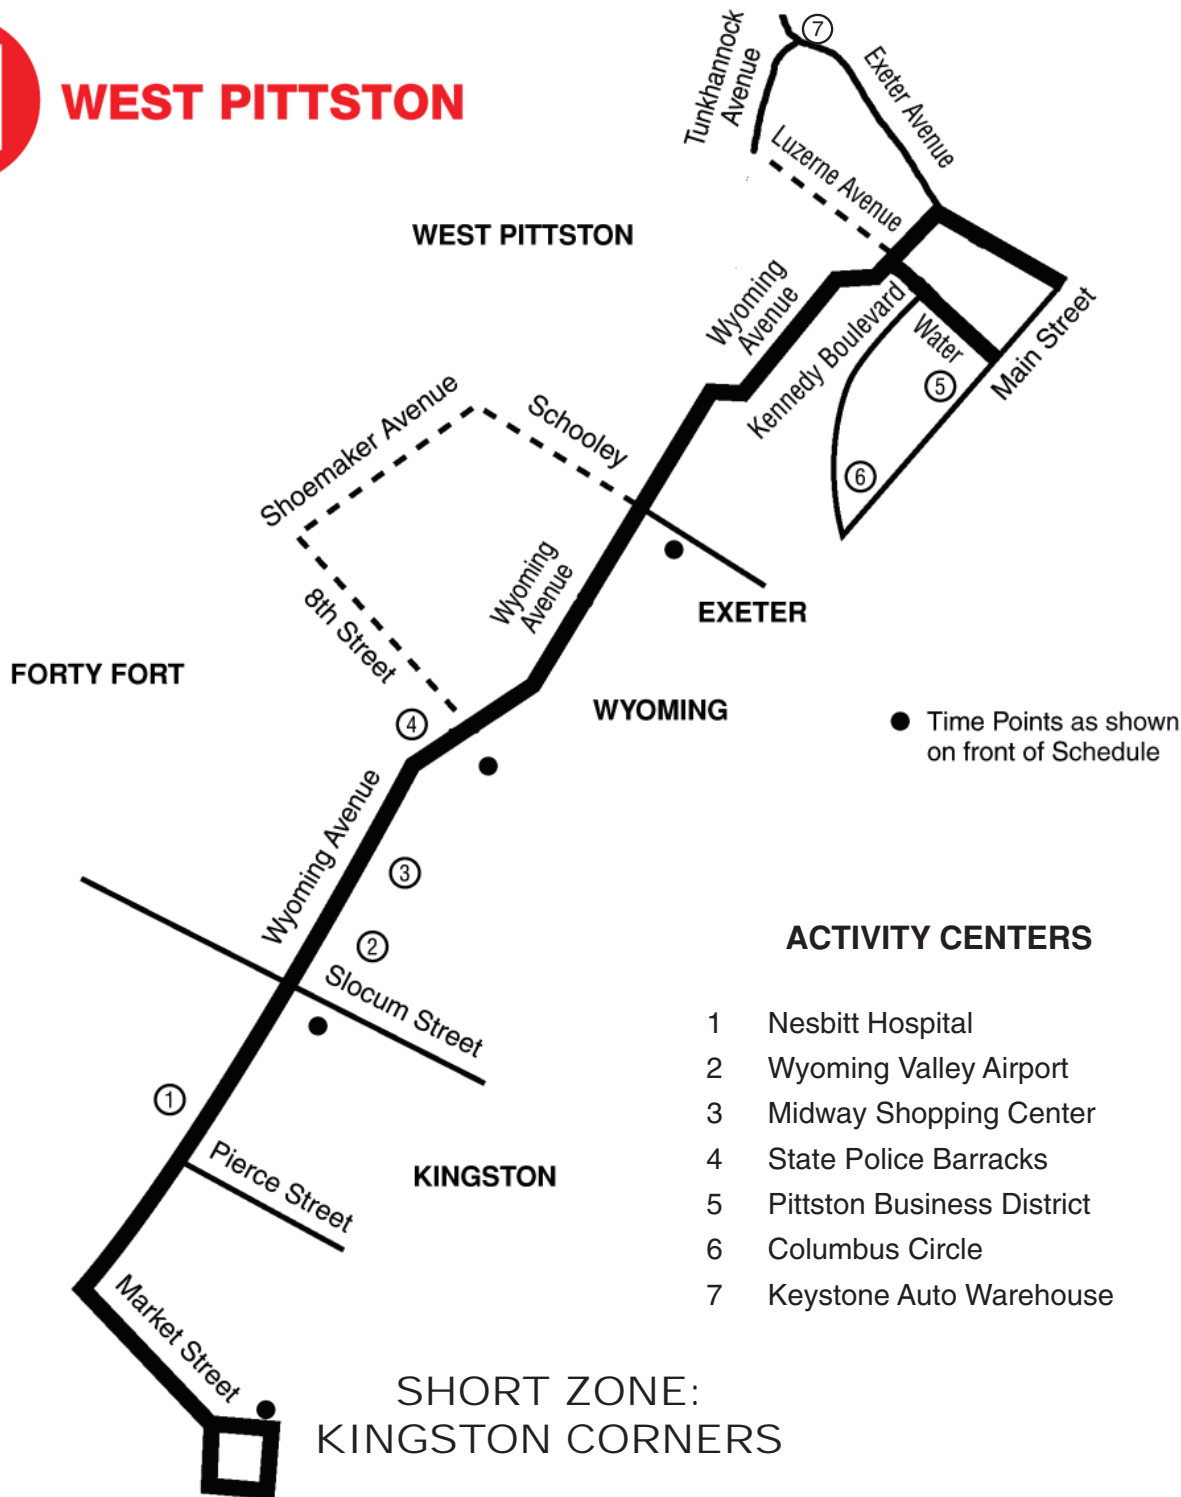

11

WEST PITTSTON