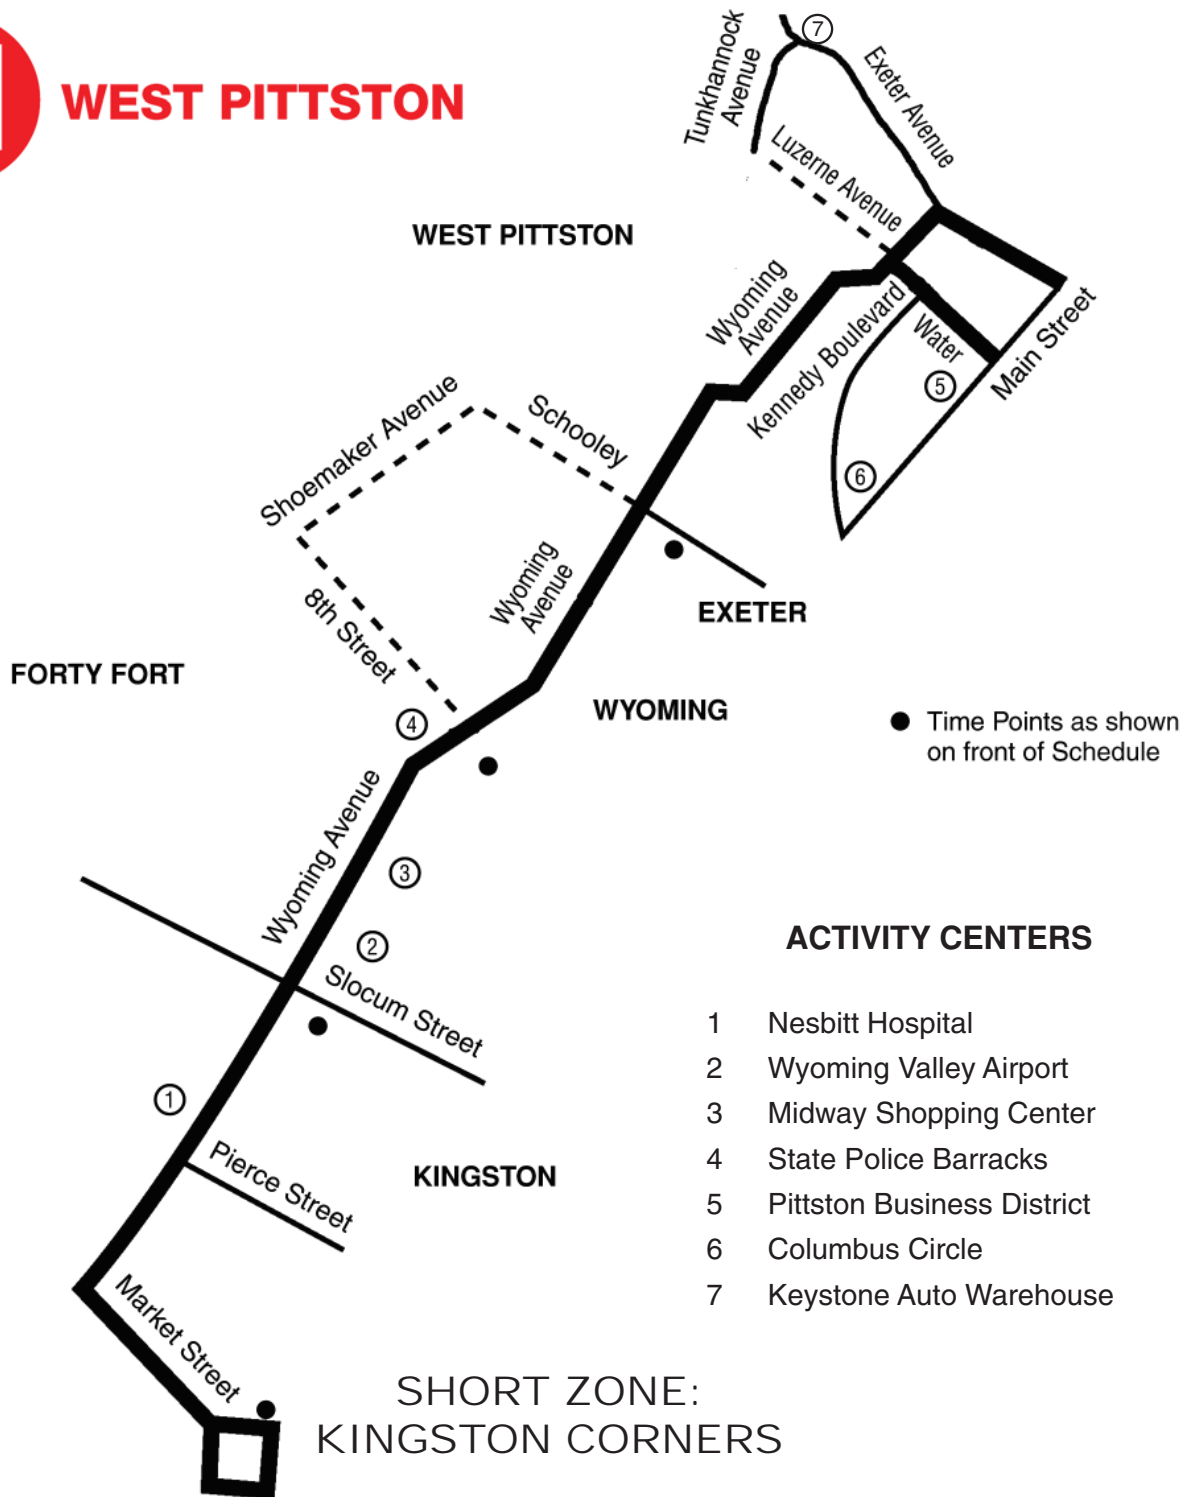

- + - Eighth Street/Schooley Avenue Loop
- O - Exeter Avenue/Luzerne Avenue Loop
- K - These trips will service the Keystone Auto Warehouse on Slocum Ave. in Exeter

# 11 WEST PITTSTON

## SATURDAYS

OUTBOUND FROM WILKES-BARRE				INBOUND TO WILKES-BARRE				
Leave Transit Center	Slocum Street Forty Fort	Midway Shopping Center	7th Street Wyoming	Broad & Main Pittston	Breese Street Wyoming	Midway Shopping Center	Slocum Street Forty Fort	Arrive Transit Center
	9:00	9:15	9:20	9:25	+ 9:40	--	10:05	10:10 10:30
	10:00	10:15	10:20	10:25	O 10:40	10:55	11:00	11:05 11:30
	10:35	10:50	10:55	11:00	11:20	11:30	11:40	11:45 12:05
	11:35	11:50	11:55	12:00	12:20	12:35	12:40	12:45 1:05
	12:25	12:40	12:45	12:50	1:10	1:20	1:30	1:35 1:55
	1:25	1:40	1:45	1:50	O 2:10	2:25	2:30	2:35 3:00
+	2:00	2:15	2:20	--	2:45	2:55	3:05	3:10 3:30
	3:05	3:20	3:25	3:30	3:50	4:00	4:05	4:10 4:30
	3:35	3:50	3:55	4:00	4:20	4:30	4:35	4:40 5:00
	4:40	4:55	5:00	5:05	O 5:20	5:35	5:40	5:45 6:05

## WEST PITTSTON

Departs From: GATE #15