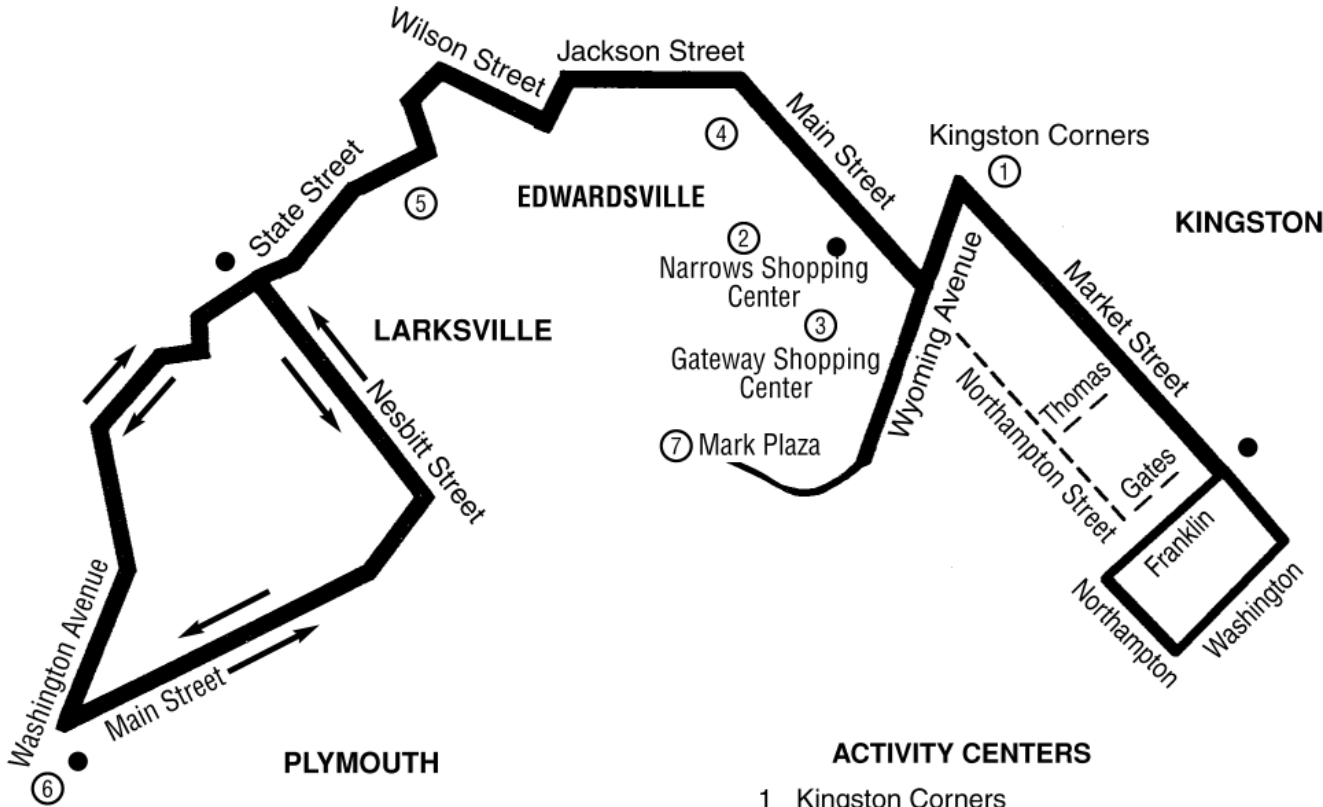

12

LARKSVILLE

PLYMOUTH

EDWARDSVILLE

KINGSTON

LARKSVILLE

ACTIVITY CENTERS

- 1 Kingston Corners
- 2 Narrows Shopping Center
- 3 Gateway Shopping Center
- 4 Edwardsville Business District
- 5 Wyoming Valley West State Street School
- 6 Dan Flood Apt. Complex
- 7 Mark Plaza - (K-Mart)

● Time Points as shown on front of Schedule

SHORT ZONE:
WYOMING AVE. & NORTHAMPTON

Departs From: GATE #9

12

LARKSVILLE
KINGSTON
EDWARDSVILLE
PLYMOUTH

Effective May 22, 2017

ALL BUSES ARE ADA COMPLIANT