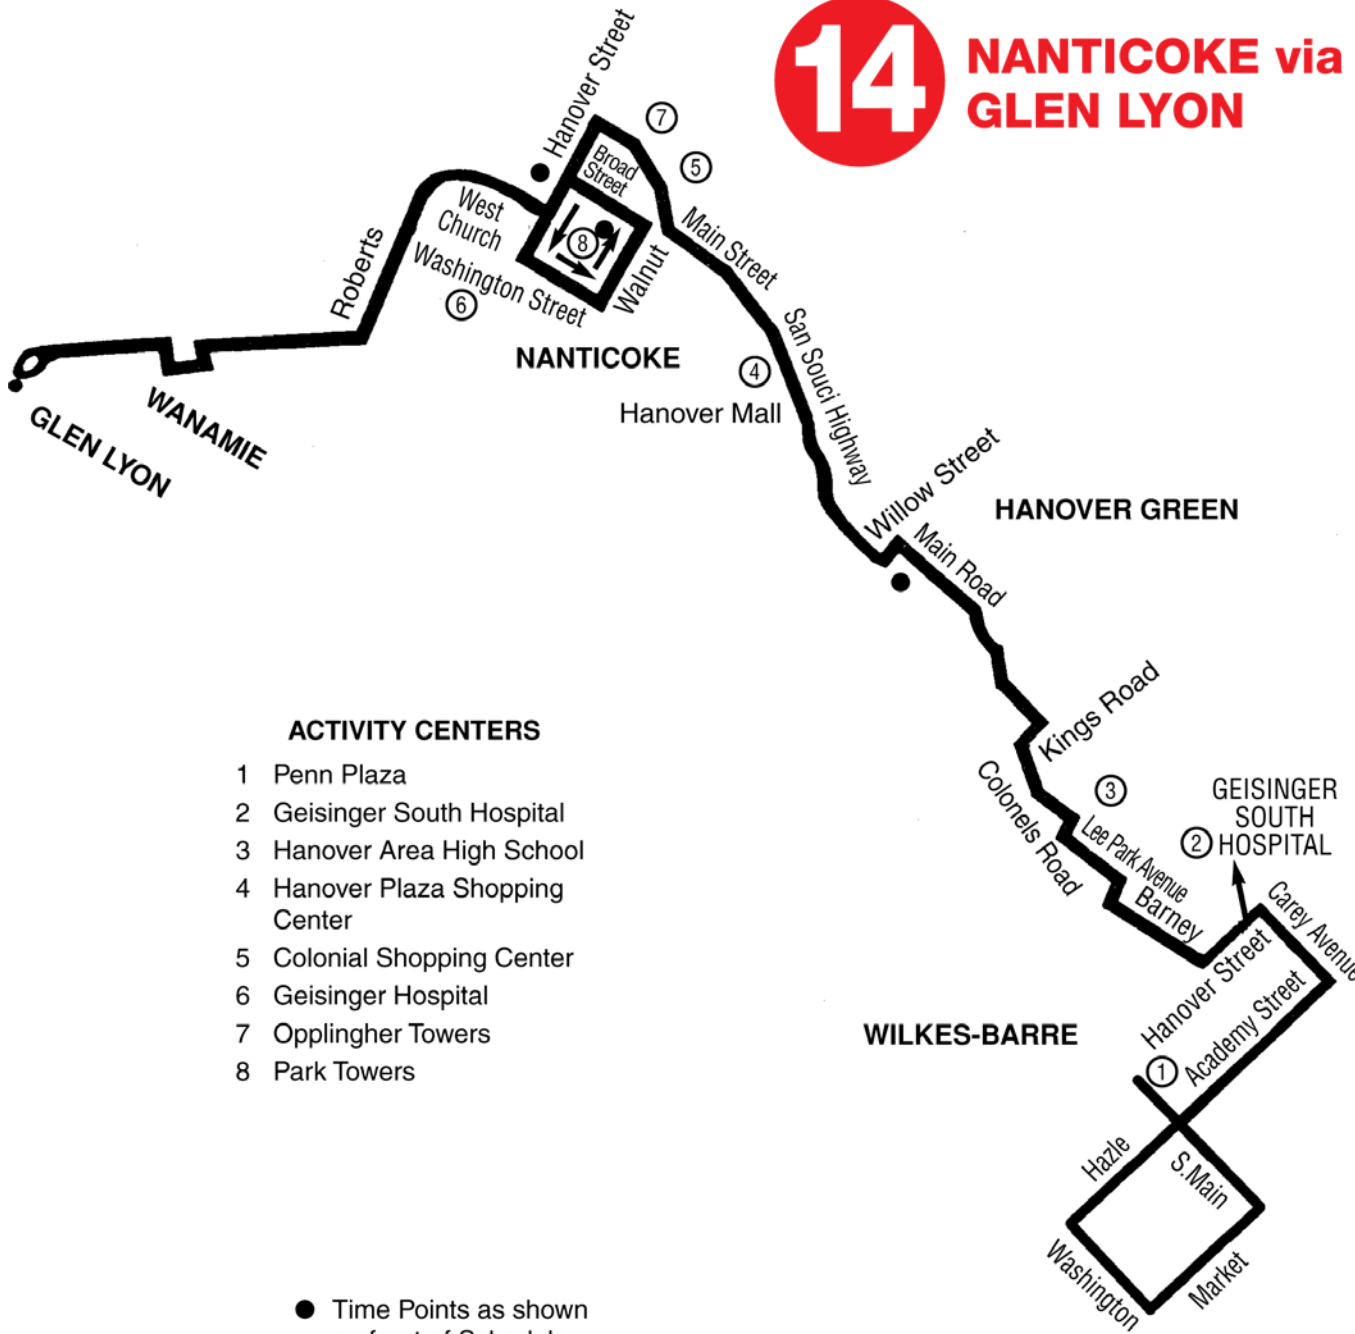

14

NANTICOKE via GLEN LYON

ACTIVITY CENTERS

- 1 Penn Plaza
- 2 Geisinger South Hospital
- 3 Hanover Area High School
- 4 Hanover Plaza Shopping Center
- 5 Colonial Shopping Center
- 6 Geisinger Hospital
- 7 Opplinger Towers
- 8 Park Towers

● Time Points as shown on front of Schedule

SHORT ZONE:
S. MAIN & ACADEMY

Departs From: GATE #8

14

NANTICOKE GLEN LYON

VIA
HANOVER
HANOVER GREEN

Effective May 22, 2017

ALL BUSES ARE ADA COMPLIANT