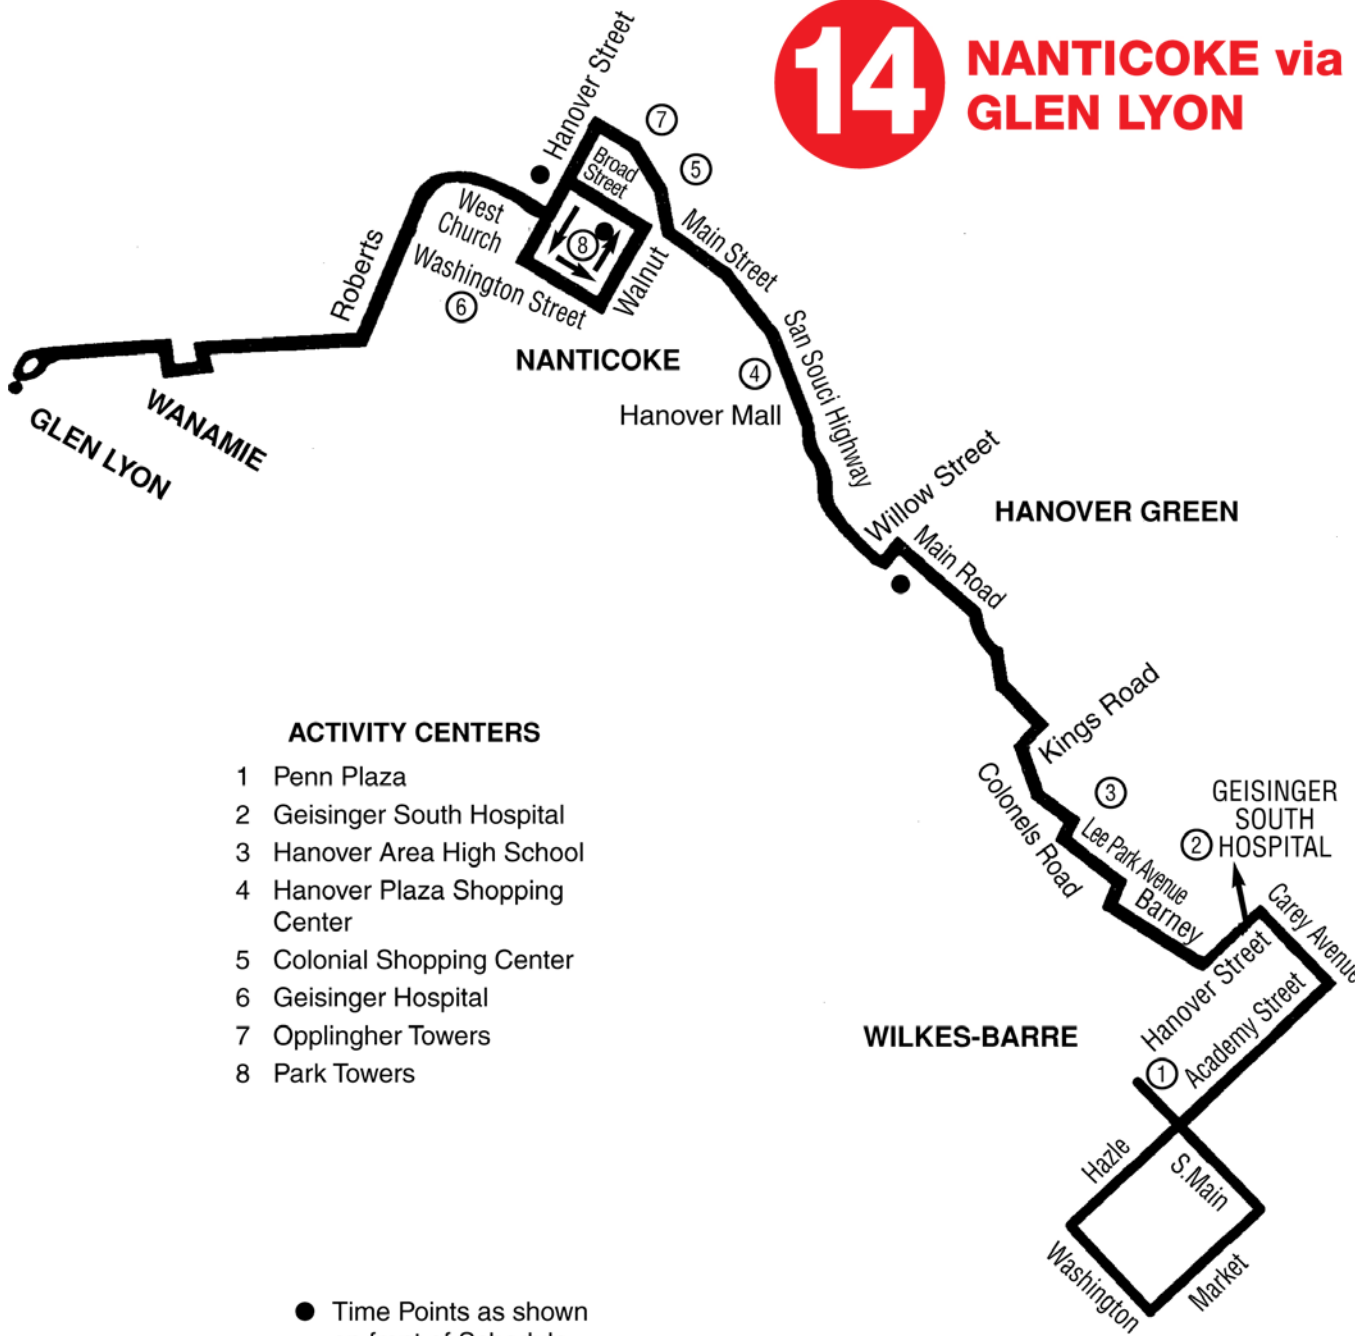

14 NANTICOKE via GLEN LYON

ACTIVITY CENTERS

- 1 Penn Plaza
- 2 Geisinger South Hospital
- 3 Hanover Area High School
- 4 Hanover Plaza Shopping Center
- 5 Colonial Shopping Center
- 6 Geisinger Hospital
- 7 Opplinger Towers
- 8 Park Towers

● Time Points as shown on front of Schedule

SHORT ZONE:
S. MAIN & ACADEMY

Departs From: GATE #8

14

NANTICOKE GLEN LYON VIA HANOVER HANOVER GREEN

Effective May 22, 2017

ALL BUSES ARE ADA COMPLIANT