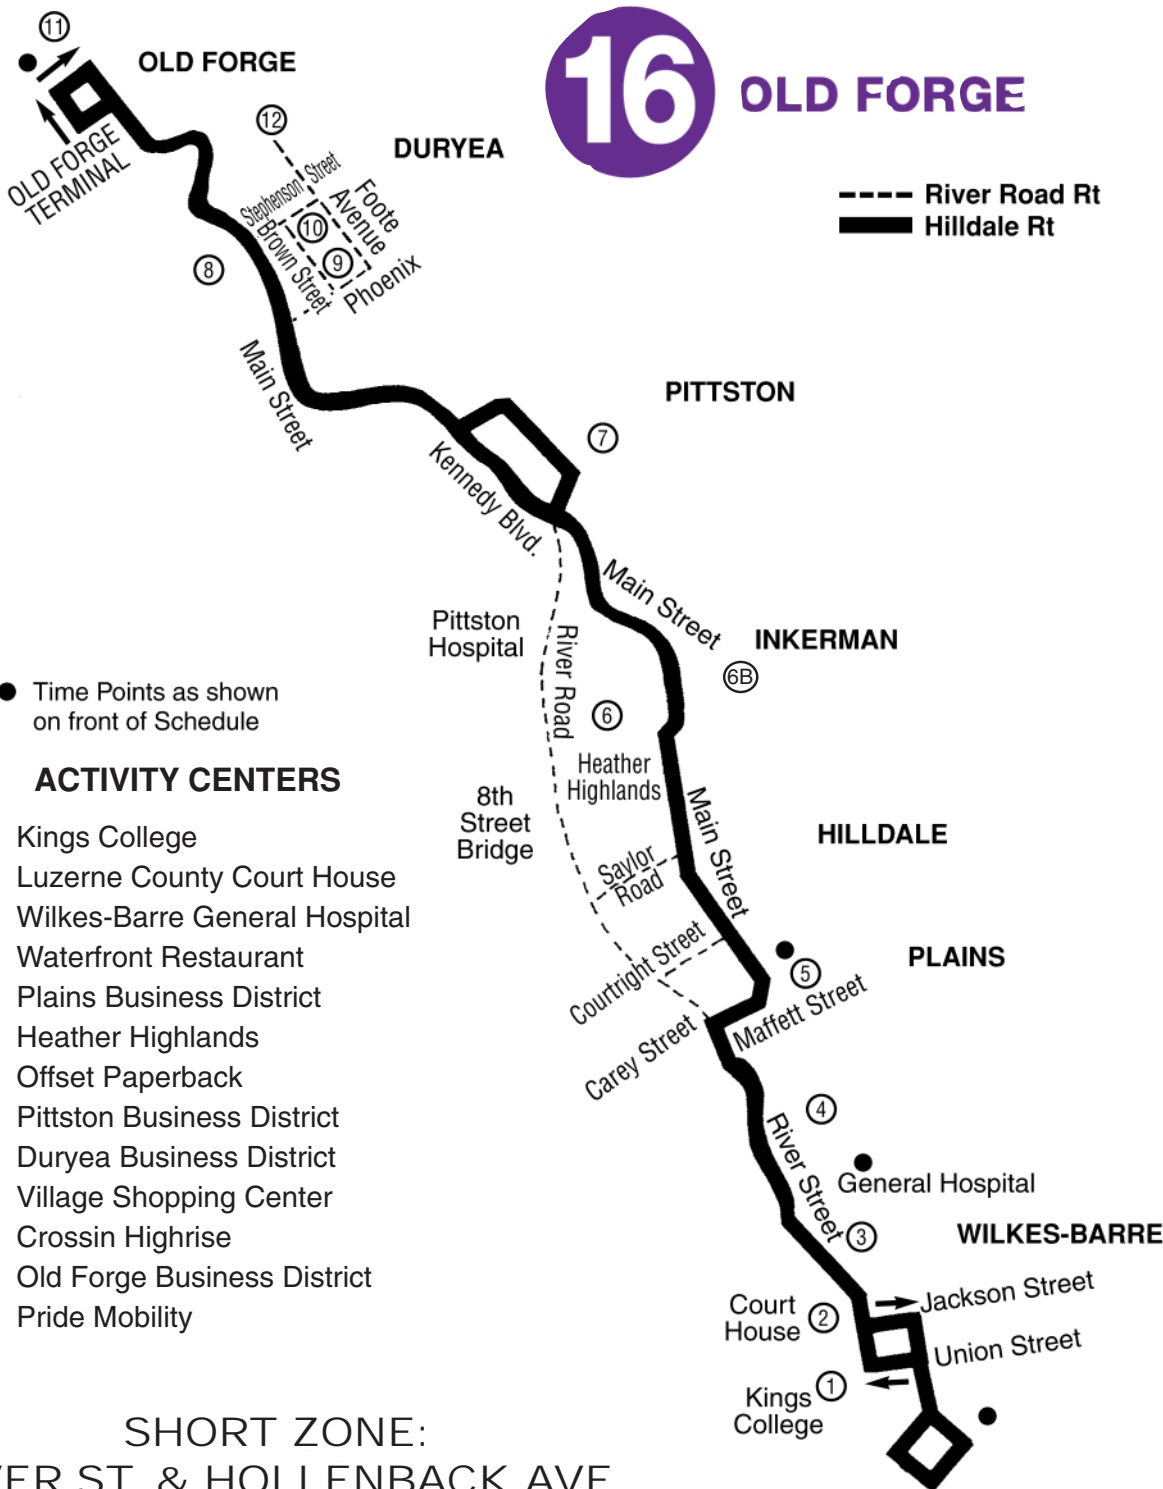

Departs From: GATE #7A

16

OLD FORGE

Effective May 22, 2017

ALL BUSES ARE ADA COMPLIANT

For schedule information call BUSTIME. Calls are answered Mon-Fri 5:00am-6:00pm and Saturday 8:45am-5:15pm

B U S - T I M E
2 8 7 - 8 4 6 3
TDD - 800-654-5984
www.lctabus.com