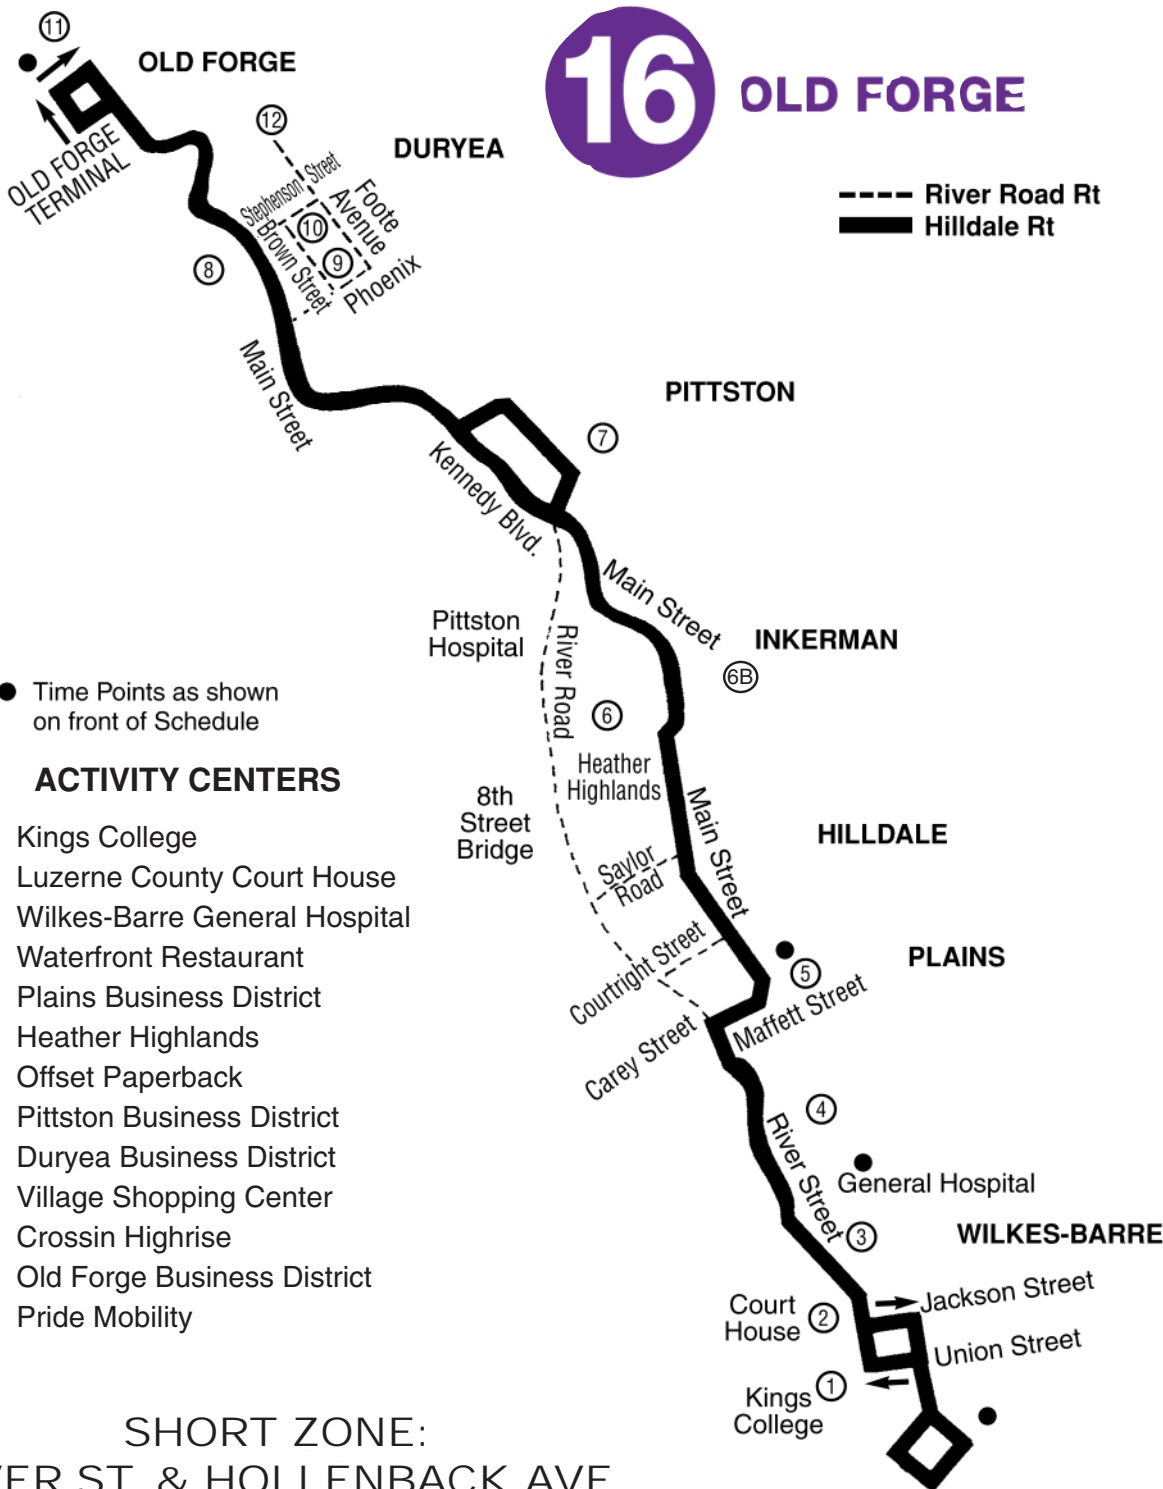

## WEEKDAYS

OUTBOUND FROM WILKES-BARRE						INBOUND TO WILKES-BARRE					
Leave Transit Center	General Hospital	North Main & Carey Plains	Main & Water Pittston	Arrive Old Forge		Leave Old Forge	Kennedy & Water Pittston	North Main & Carey Plains	General Hospital	Arrive Transit Center	
HMB	5:55	6:00	6:05	6:20	6:45	H	6:45	6:55	7:10	7:15	7:20
R	6:40	6:45	—	6:55	7:15	R	7:15	7:30	—	7:45	7:55
H	7:35	7:40	7:45	7:55	8:15	H	8:15	8:25	8:40	8:45	8:55
R	8:00	8:05	—	8:25	8:45	RP	8:45	9:00	—	9:15	9:25
H	9:00	9:05	9:10	9:25	9:40	H+	9:40	9:55	10:05	10:10	10:20
R	9:30	9:35	—	9:50	10:10	R	10:10	10:25	—	10:40	10:50
H	11:00	11:05	11:10	11:25	11:45	H	11:45	12:05	12:15	12:20	12:30
RP	12:35	12:40	—	12:55	1:25	RP	1:25	1:40	—	1:55	2:05
H	1:45	1:50	2:00	2:15	2:35	HB	2:40	2:55	3:10	3:15	3:25
R	2:30	2:35	—	2:50	3:20	RM	3:20	3:40	—	3:55	4:05
H+	3:30	3:35	3:45	4:00	4:20	H	4:25	4:40	4:50	4:55	5:05
R+	4:10	4:15	—	4:25	5:00	R	5:00	5:15	—	5:30	5:40
HO	4:50	5:00	5:05	5:20	—	H	—	5:20	5:30	5:35	5:45
R	5:55	6:00	—	6:15	6:35	R	6:35	6:48	—	7:00	7:10

## SATURDAYS

OUTBOUND FROM WILKES-BARRE						INBOUND TO WILKES-BARRE					
Leave Transit Center	General Hospital	North Main & Carey Plains	Main & Water Pittston	Arrive Old Forge		Leave Old Forge	Kennedy & Water Pittston	North Main & Carey Plains	General Hospital	Arrive Transit Center	
R	9:00	9:10	—	9:25	9:45	H	9:50	10:05	10:17	10:22	10:30
H	10:40	10:50	10:55	11:10	11:30	H	11:35	11:50	12:02	12:07	12:15
R	12:25	12:35	--	12:50	1:10	R	1:15	1:30	--	1:42	1:50
H	2:15	2:25	2:30	2:45	3:05	H	3:10	3:25	3:37	3:42	3:50
R	3:55	4:05	--	4:20	4:40	R	4:40	4:55	--	5:07	5:15

Departs From: GATE #7A