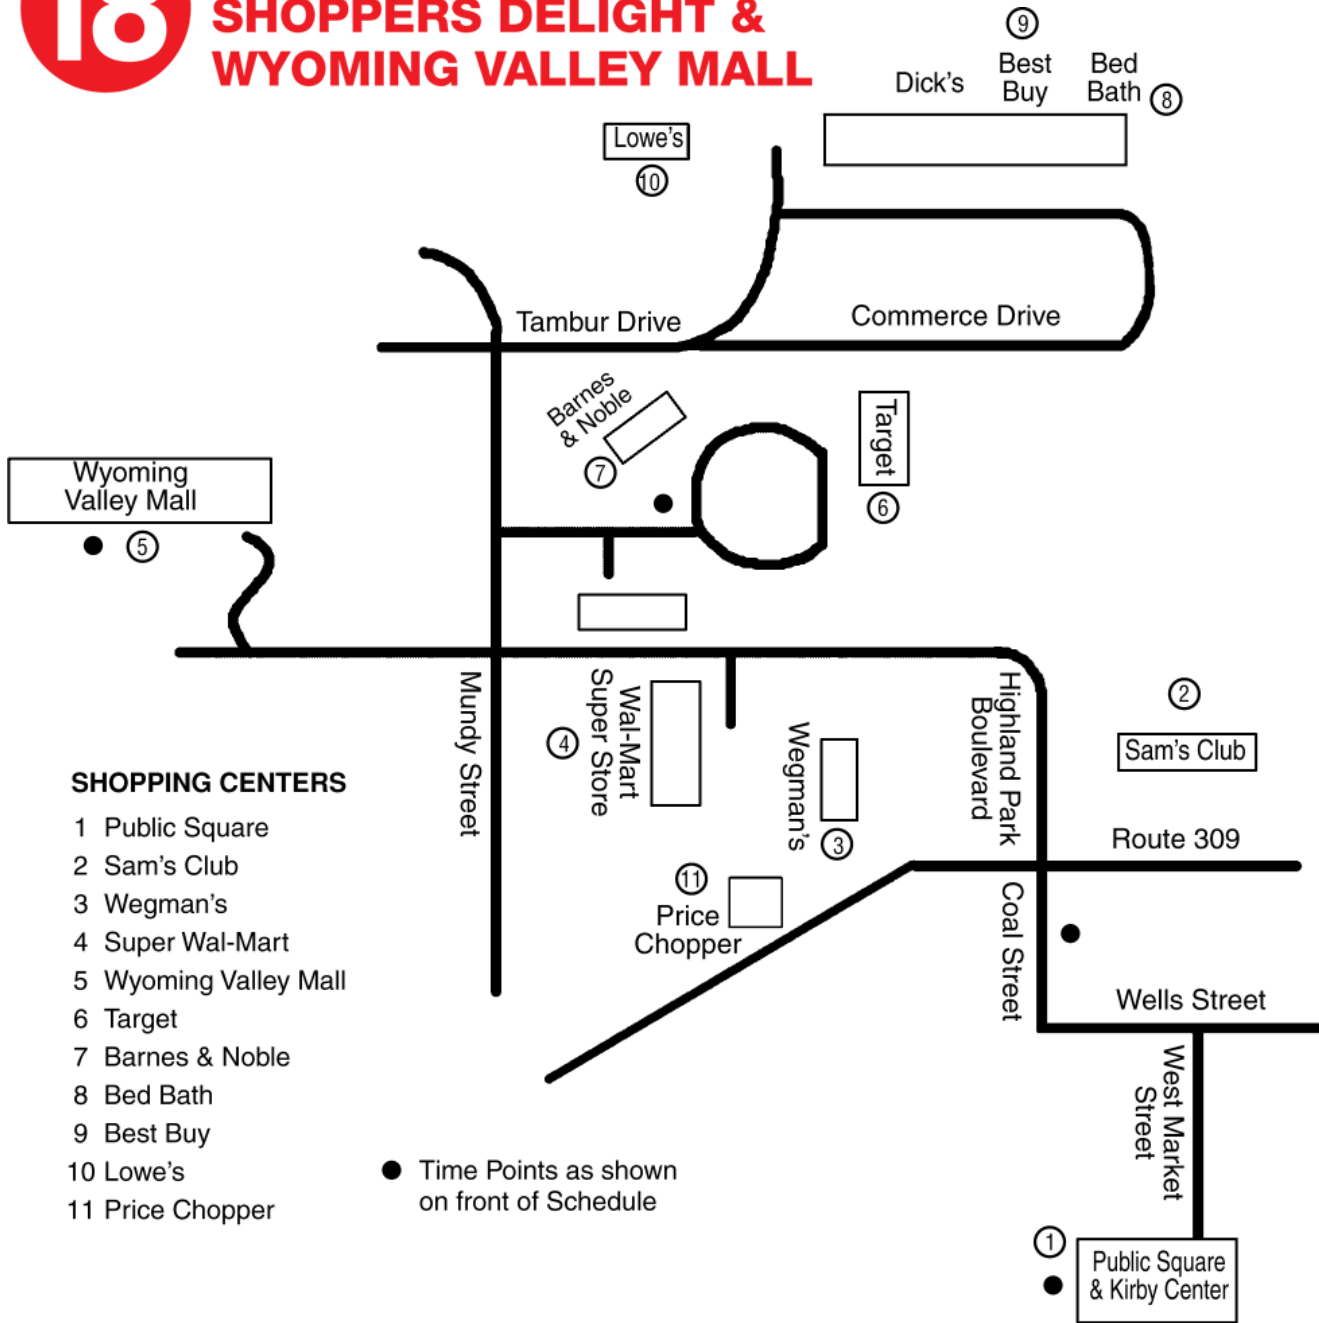

W4 - This trip leaves from GATE #4

W - Walmart Only

Outbound - Northampton to Wilkes-Barre Blvd., To Walters Way, to Hancock to Coal, to Price Chopper, to Wegmans, to Wal-Mart, to Wyoming Valley Mall, to Mundy Street, to Target, to the Arena Hub.

Inbound - Arena Hub, to the Wyoming Valley Mall, to Wal-Mart, to Wegmans, to Price Chopper, to Coal Street, to Hancock, to Market

NOTE: This bus will service the Price Chopper on Route 309 and Wegman's approximately 5 minutes before and after Wal-Mart.

NOTE: This bus will service McCann School Entrance on Inbound trips at Lord & Taylor driveway.

18 SHOPPERS DELIGHT & WYOMING VALLEY MALL

SATURDAYS

OUTBOUND FROM WILKES-BARRE					INBOUND TO WILKES-BARRE			
Leave Transit Center	Wal-Mart	Wyoming Valley Mall	Target		Arena Hub	Wyoming Valley Mall	Wal-Mart	Arrive Transit Center
	8:55	9:15	9:20	9:25	9:35	9:40	9:45	10:10
	9:30	9:50	9:55	10:00	10:10	10:15	10:20	10:45
	10:15	10:35	10:40	10:45	10:55	11:00	11:05	11:30
	10:50	11:10	11:15	11:20	11:30	11:35	11:40	12:05
	11:35	11:55	12:00	12:05	12:15	12:20	12:25	12:50
W	11:40	11:55	--	--	--	--	12:00	12:15
	12:10	12:30	12:35	12:40	12:50	12:55	1:00	1:25
	1:15	1:35	1:40	1:45	1:55	2:00	2:05	2:30
W	1:30	1:45	--	--	--	--	1:50	2:05
	1:45	2:05	2:10	2:15	2:25	2:30	2:35	3:00
	2:35	2:55	3:00	3:05	3:15	3:20	3:25	3:50
	3:05	3:25	3:30	3:35	3:45	3:50	3:55	4:20
+	3:55	4:15	4:20	4:25	4:35	4:40	4:45	5:10
W	4:20	4:40	--	--	--	--	4:40	5:00
XPC	4:30	--	--	4:50	4:55	5:00	5:05	5:25

18

SHOPPERS DELIGHT & WYOMING VALLEY MALL

SHOPPING CENTERS

- 1 Public Square
- 2 Sam's Club
- 3 Wegman's
- 4 Super Wal-Mart
- 5 Wyoming Valley Mall
- 6 Target
- 7 Barnes & Noble
- 8 Bed Bath
- 9 Best Buy
- 10 Lowe's
- 11 Price Chopper