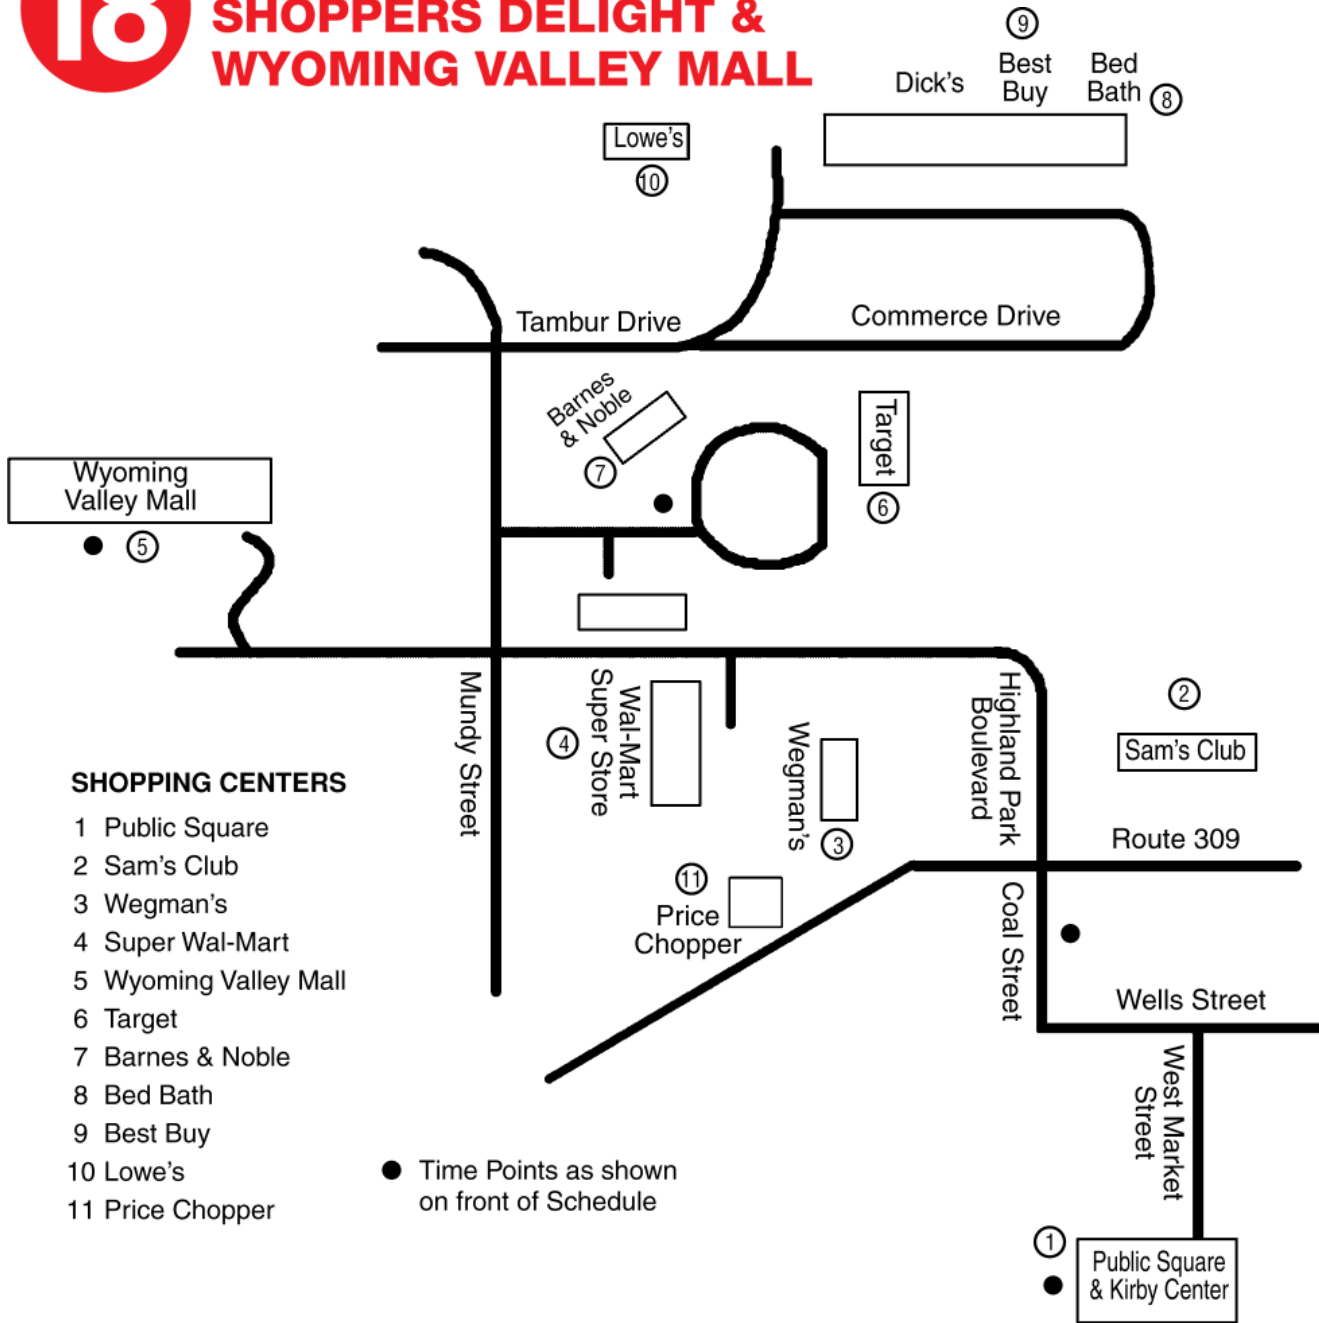

W4 - This trip leaves from GATE #4

W - Walmart Only

Outbound - Northampton to Wilkes-Barre Blvd., To Walters Way, to Hancock to Coal, to Price Chopper, to Wegmans, to Wal-Mart, to Wyoming Valley Mall, to Mundy Street, to Target, to the Arena Hub.

Inbound - Arena Hub, to the Wyoming Valley Mall, to Wal-Mart, to Wegmans, to Price Chopper, to Coal Street, to Hancock, to Market

NOTE: This bus will service the Price Chopper on Route 309 and Wegman's approximately 5 minutes before and after Wal-Mart.

NOTE: This bus will service McCann School Entrance on Inbound trips at Lord & Taylor driveway.

18 SHOPPERS DELIGHT & WYOMING VALLEY MALL

SATURDAYS

OUTBOUND FROM WILKES-BARRE					INBOUND TO WILKES-BARRE			
Leave Transit Center	Wal-Mart	Wyoming Valley Mall	Target		Arena Hub	Wyoming Valley Mall	Wal-Mart	Arrive Transit Center
8:55	9:15	9:20	9:25		9:35	9:40	9:45	10:10
9:30	9:50	9:55	10:00		10:10	10:15	10:20	10:45
10:15	10:35	10:40	10:45		10:55	11:00	11:05	11:30
10:50	11:10	11:15	11:20		11:30	11:35	11:40	12:05
11:35	11:55	12:00	12:05		12:15	12:20	12:25	12:50
W 11:40	11:55	--	--		--	--	12:00	12:15
12:10	12:30	12:35	12:40		12:50	12:55	1:00	1:25
1:15	1:35	1:40	1:45		1:55	2:00	2:05	2:30
W 1:30	1:45	--	--		--	--	1:50	2:05
1:45	2:05	2:10	2:15		2:25	2:30	2:35	3:00
2:35	2:55	3:00	3:05		3:15	3:20	3:25	3:50
3:05	3:25	3:30	3:35		3:45	3:50	3:55	4:20
+ 3:55	4:15	4:20	4:25		4:35	4:40	4:45	5:10
W 4:20	4:40	--	--		--	--	4:40	5:00
XPC 4:30	--	--	4:50		4:55	5:00	5:05	5:25

18

SHOPPERS DELIGHT & WYOMING VALLEY MALL

SHOPPING CENTERS

- 1 Public Square
- 2 Sam's Club
- 3 Wegman's
- 4 Super Wal-Mart
- 5 Wyoming Valley Mall
- 6 Target
- 7 Barnes & Noble
- 8 Bed Bath
- 9 Best Buy
- 10 Lowe's
- 11 Price Chopper