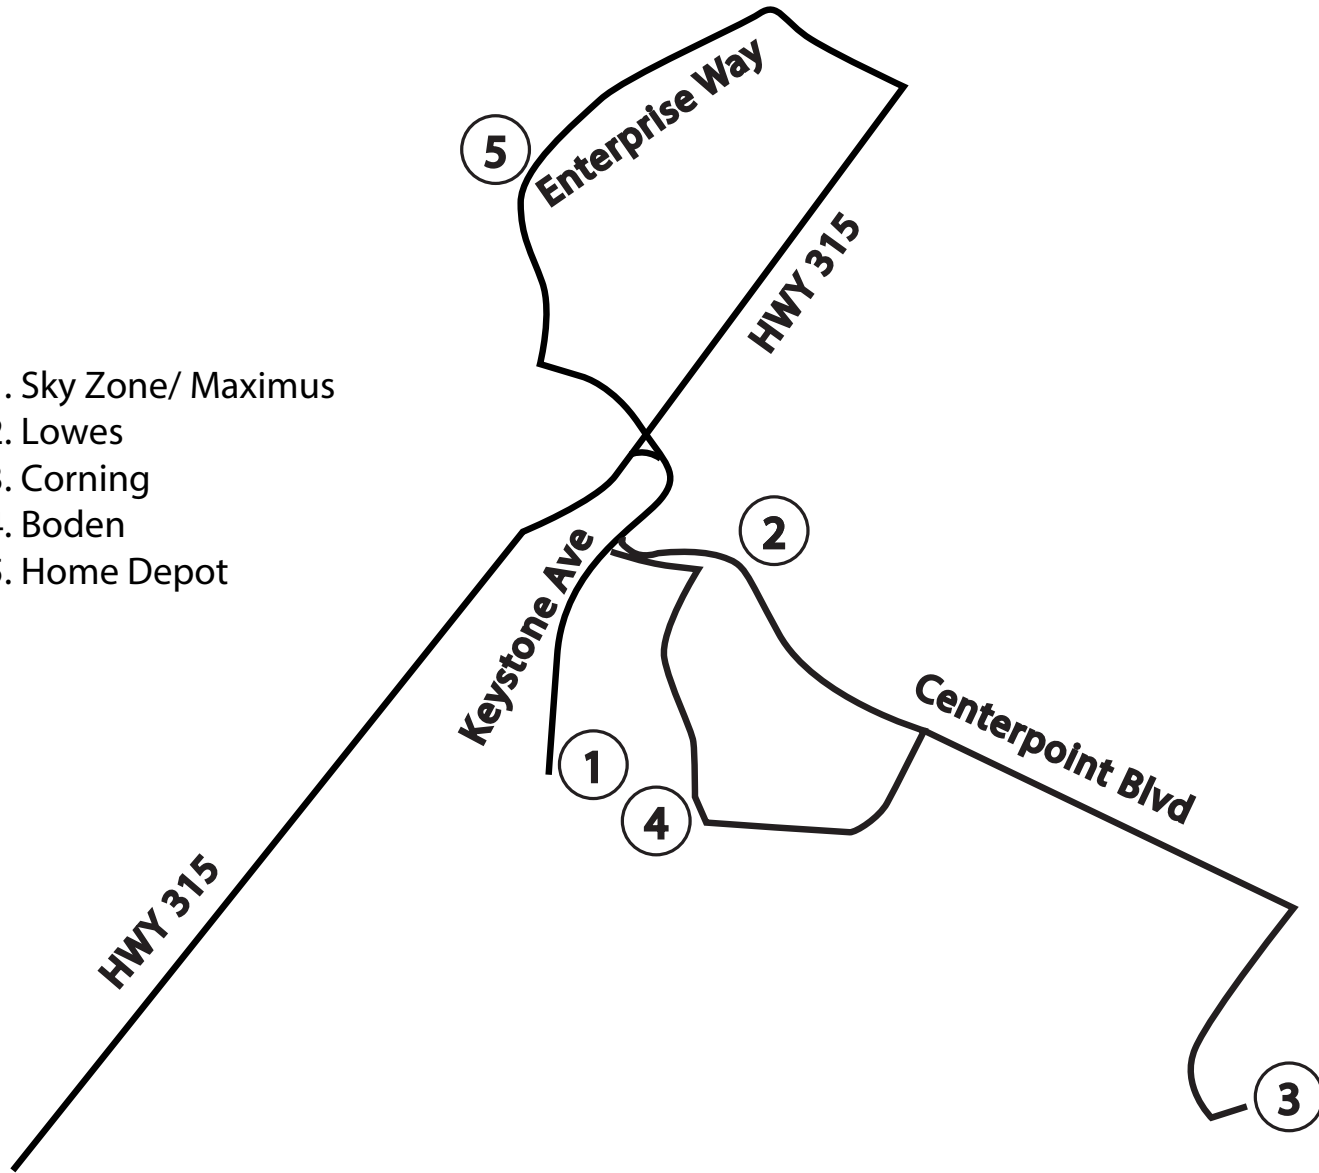

**CENTERPOINT EAST/WEST  
COMMERCE PARK**

**WEEKDAYS**

OUTBOUND FROM WILKES-BARRE				INBOUND TO WILKES-BARRE			
Leave Transit Center	Sky Zone/ Maximus	Lowes	Arrive Corning	Leave Corning	Boden	Home Depot	Arrive Transit Center
6:32	6:50	6:53	6:58	7:05	7:10	7:15	7:40
7:45	8:05	8:08	8:12	8:20	8:25	8:30	8:55
10:00	10:20	10:23	10:27	10:35	10:40	10:45	11:10
12:05	12:25	12:28	12:32	12:40	12:45	12:50	1:15
1:10	1:30	1:33	1:37	1:45	1:50	1:55	2:20
2:25	2:47	2:50	2:55	3:02	3:08	3:12	3:35
3:40	4:00	4:03	4:08	4:15	4:30	4:35	5:00

**CENTERPOINT EAST/WEST  
COMMERCE PARK**

**SATURDAYS**

OUTBOUND FROM WILKES-BARRE				INBOUND TO WILKES-BARRE			
Leave Transit Center	Sky Zone/ Maximus	Lowes	Arrive Corning	Leave Corning	Boden	Home Depot	Arrive Transit Center
9:00	9:20	9:23	9:28	9:35	9:40	9:45	10:10
11:05	11:25	11:28	11:33	11:40	11:45	11:50	12:15
12:35	12:55	12:58	1:03	1:10	1:15	1:20	1:45
3:20	3:40	3:43	3:48	3:55	4:00	4:05	4:30

## CENTERPOINT EAST/WEST COMMERCE PARK

- 1. Sky Zone/ Maximus
- 2. Lowes
- 3. Corning
- 4. Boden
- 5. Home Depot