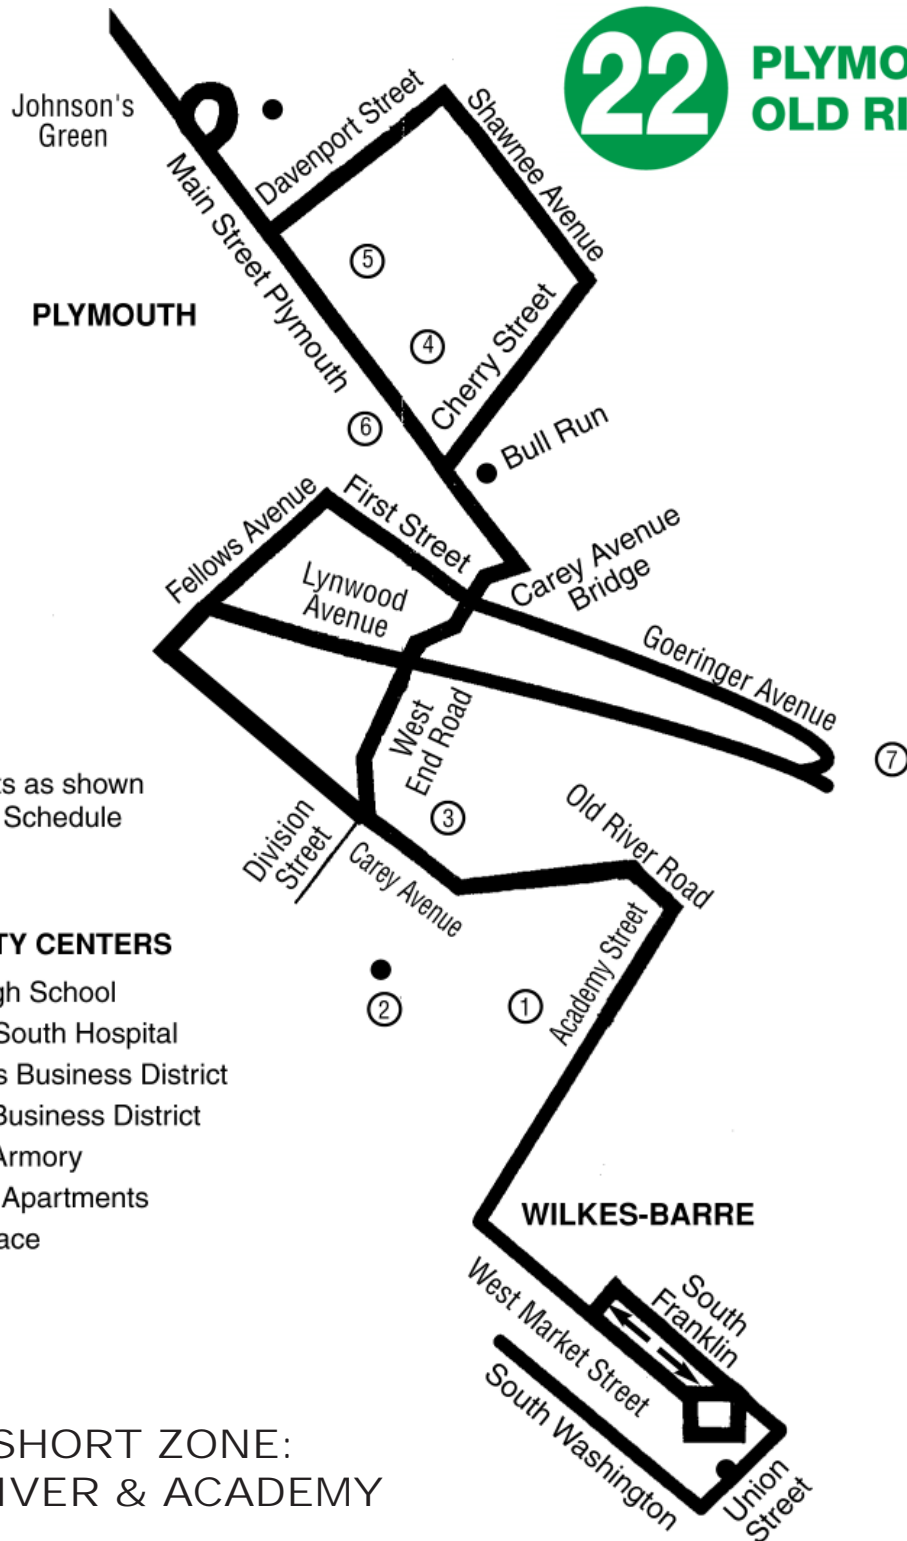

NOTE: All buses will use Main Street Outbound and Shawnee Avenue on the Inbound.

NOTE: All buses will use Main Street Outbound and Shawnee Avenue on the Inbound.

- * - This trip will not go to the end of the line, but will turn right on Davenport Street.
- F - Outbound these trips will use Carey Avenue to Fellows to First to Colley to Lynwood.
Inbound: West End Road to First to Fellows to San Souci.
- C - This Outbound bus will use Academy to Carey Avenue to Plymouth (reverse on inbound).
- S - Will service Sullivan Place on Claymont Avenue.
- R - Market Street to Route 11 to Plymouth (Reverse Inbound).
- + - These trips will not service Lynwood.

- RI - This bus will turn right on Davenport Street on outbound and use Route 11 to Market Street to Intermodal

E.O.L. = Route 11 & 29 Split

No Service Sundays or Holidays
SENIOR CITIZENS - RIDE FREE WITH PROPER I.D.

22 PLYMOUTH OLD RIVER ROAD

● Time Points as shown on front of Schedule

ACTIVITY CENTERS

- 1 Meyers High School
- 2 Geisinger South Hospital
- 3 Crossroads Business District
- 4 Plymouth Business District
- 5 Plymouth Armory
- 6 Dan Flood Apartments
- 7 Sullivan Place