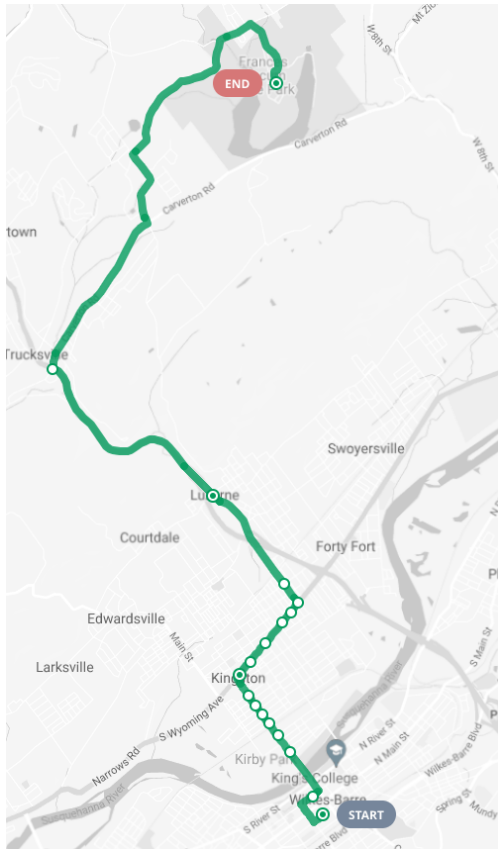

**Operating from
July 1 through
Aug. 31, 2024**

*Bus will use Carverton to Eighth St. during
ongoing construction on Mt. Olivet.*

Frances Slocum Express

Outbound From Wilkes-Barre Intermodal
 Market St. in Kingston.
 Right on Wyoming Ave.
 Left on W. Union St. To Memorial
 Highway.
 Right on Carverton Rd.
 Left on Manor Dr.
 Right on Green St.
 Right on Mt. Olivet St.
 Right into Frances Slocum State Park

Inbound from Frances Slocum
 Reverse of Outbound

24 Frances Slocum State Park

**Wilkes-Barre Intermodal
Kingston - Luzerne
Frances Slocum
State Park**

FRANCES SLOCUM STATE PARK

For schedule information call BUSTIME. Calls
are answered Mon-Fri 5:00am-6:00pm
and Saturday 8:45am-5:15pm

Leave Transit Center	Kingston Corners	Union & Courtdale	Dallas Highway and Carverton	Frances Slocum
9:00 AM	9:05 AM	9:10 AM	9:15 AM	9:30 AM
3:00 PM	3:05 PM	3:10 PM	3:15 PM	3:30 PM

INBOUND EXPRESS

INBOUND EXPRESS

Leave Frances Slocum	Dallas Highway and Carverton	Union & Courtdale	Kingston Corners	Transit Center
9:35 AM	9:50 AM	9:55 AM	10:00 AM	10:05 AM
3:35 PM	3:50 PM	3:55 PM	4:00 PM	4:05 PM

Leave Frances Slocum	Dallas Highway and Carverton	Union & Courtdale	Kingston Corners	Transit Center
9:35 AM	9:50 AM	9:55 AM	10:00 AM	10:05 AM
3:35 PM	3:50 PM	3:55 PM	4:00 PM	4:05 PM