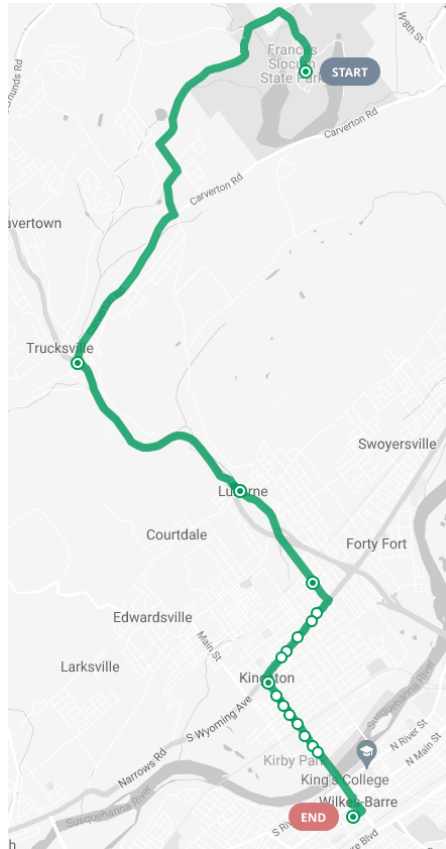

**Operating from
July 1 through
Aug. 31, 2024**

*Bus will use Carverton to Eighth St. during
ongoing construction on Mt. Olivet.*

Frances Slocum Express

Outbound From Wilkes-Barre Intermodal
 Market St. in Kingston.
 Right on Wyoming Ave.
 Left on W. Union St. To Memorial
 Highway.
 Right on Carverton Rd.
 Left on Manor Dr.
 Right on Green St.
 Right on Mt. Olivet St.
 Right into Frances Slocum State Park

Inbound from Frances Slocum
 Reverse of Outbound

24 Frances Slocum State Park

**Wilkes-Barre Intermodal
Kingston - Luzerne
Frances Slocum
State Park**

FRANCES SLOCUM STATE PARK

For schedule information call BUSTIME. Calls
are answered Mon-Fri 5:00am-6:00pm
and Saturday 8:45am-5:15pm

Leave Transit Center	Kingston Corners	Union & Courtdale	Dallas Highway and Carverton	Frances Slocum
9:00 AM	9:05 AM	9:10 AM	9:15 AM	9:30 AM
3:00 PM	3:05 PM	3:10 PM	3:15 PM	3:30 PM

INBOUND EXPRESS

INBOUND EXPRESS

Leave Frances Slocum	Dallas Highway and Carverton	Union & Courtdale	Kingston Corners	Transit Center
9:35 AM	9:50 AM	9:55 AM	10:00 AM	10:05 AM
3:35 PM	3:50 PM	3:55 PM	4:00 PM	4:05 PM

Leave Frances Slocum	Dallas Highway and Carverton	Union & Courtdale	Kingston Corners	Transit Center
9:35 AM	9:50 AM	9:55 AM	10:00 AM	10:05 AM
3:35 PM	3:50 PM	3:55 PM	4:00 PM	4:05 PM