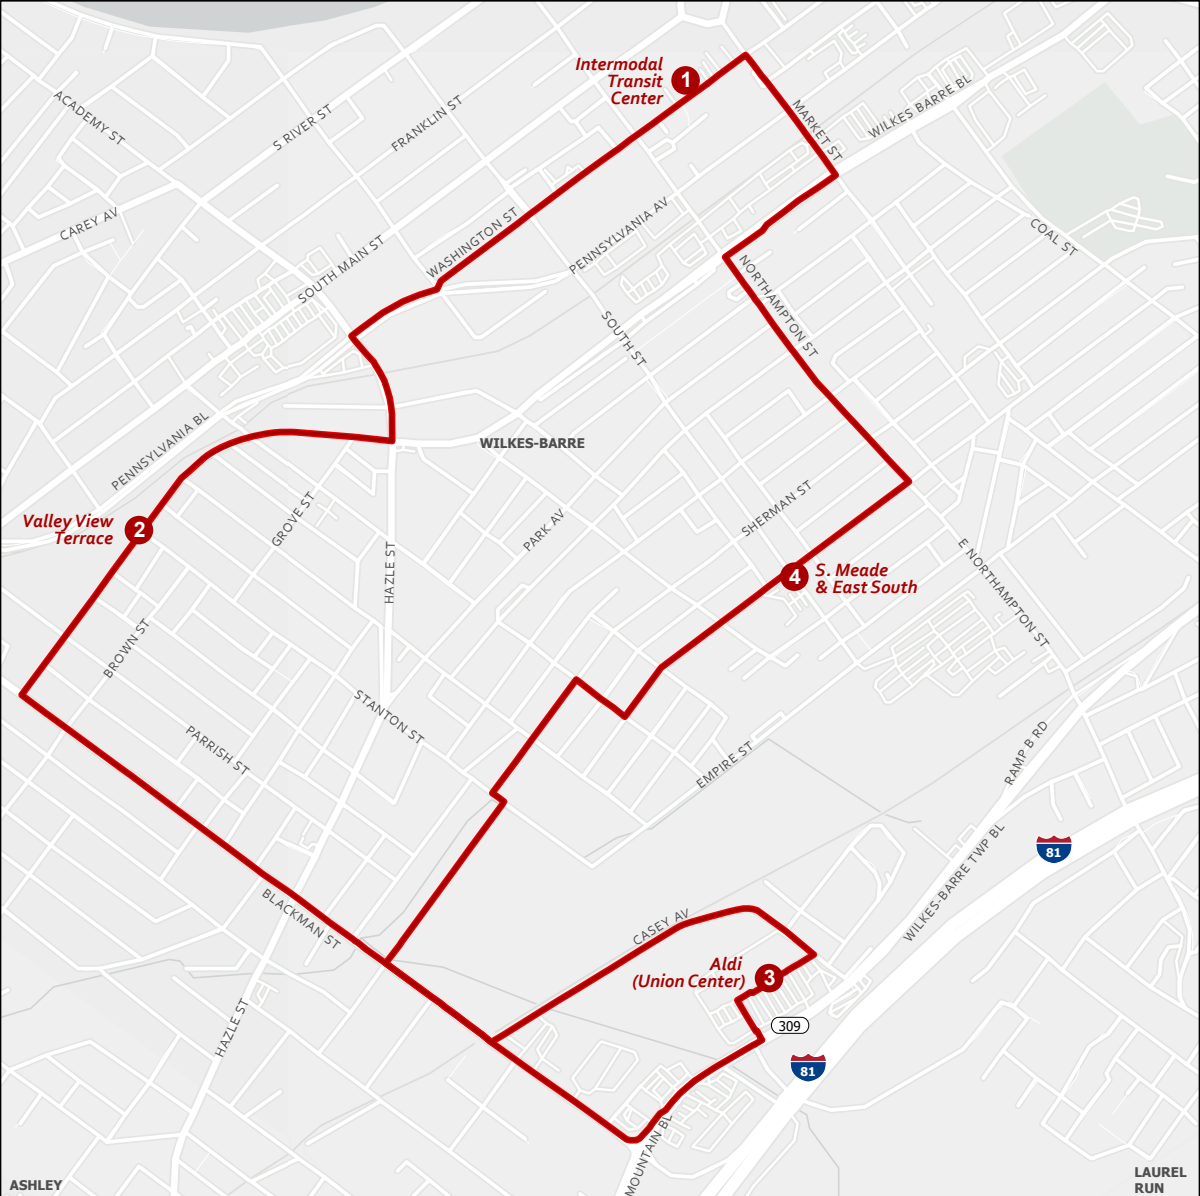

INBOUND FROM ALDI (UNION CENTER) TO WILKES-BARRE

Aldi (Union Center)	South Meade and East South St.	Intermodal Transit Center
6:20 AM	6:29 AM	6:35 AM
7:00 AM	7:09 AM	7:15 AM
7:40 AM	7:49 AM	7:55 AM
8:20 AM	8:29 AM	8:35 AM
9:00 AM	9:09 AM	9:15 AM
9:40 AM	9:49 AM	9:55 AM
10:20 AM	10:29 AM	10:35 AM
11:00 AM	11:09 AM	11:15 AM
11:40 AM	11:49 AM	11:55 AM
12:20 PM	12:29 PM	12:35 PM
1:00 PM	1:09 PM	1:15 PM
1:40 PM	1:49 PM	1:55 PM
2:20 PM	2:29 PM	2:35 PM
3:00 PM	3:09 PM	3:15 PM
3:40 PM	3:49 PM	3:55 PM
4:20 PM	4:29 PM	4:35 PM
5:00 PM	5:09 PM	5:15 PM
5:40 PM	5:49 PM	5:55 PM
6:20 PM	6:29 PM	6:35 PM
7:00 PM	7:09 PM	7:15 PM

## OUTBOUND FROM WILKES-BARRE TO ALDI (UNION CENTER)

Intermodal Transit		
Center	Valley View Terrace	Aldi (Union Center)
9:00 AM	9:07 AM	9:17 AM
9:40 AM	9:47 AM	9:57 AM
10:20 AM	10:27 AM	10:37 AM
11:00 AM	11:07 AM	11:17 AM
11:40 AM	11:47 AM	11:57 AM
12:20 PM	12:27 PM	12:37 PM
1:00 PM	1:07 PM	1:17 PM
1:40 PM	1:47 PM	1:57 PM
2:20 PM	2:27 PM	2:37 PM
3:00 PM	3:07 PM	3:17 PM
3:40 PM	3:47 PM	3:57 PM
4:20 PM	4:27 PM	4:37 PM
5:00 PM	5:07 PM	5:17 PM

## INBOUND FROM ALDI (UNION CENTER) TO WILKES-BARRE

Aldi (Union Center)	South Meade and East South St.	Intermodal Transit Center
9:20 AM	9:29 AM	9:35 AM
10:00 AM	10:09 AM	10:15 AM
10:40 AM	10:49 AM	10:55 AM
11:20 AM	11:29 AM	11:35 AM
12:00 PM	12:09 PM	12:15 PM
12:40 PM	12:49 PM	12:55 PM
1:20 PM	1:29 PM	1:35 PM
2:00 PM	2:09 PM	2:15 PM
2:40 PM	2:49 PM	2:55 PM
3:20 PM	3:29 PM	3:35 PM
4:00 PM	4:09 PM	4:15 PM
4:40 PM	4:49 PM	4:55 PM
5:20 PM	5:29 PM	5:35 PM